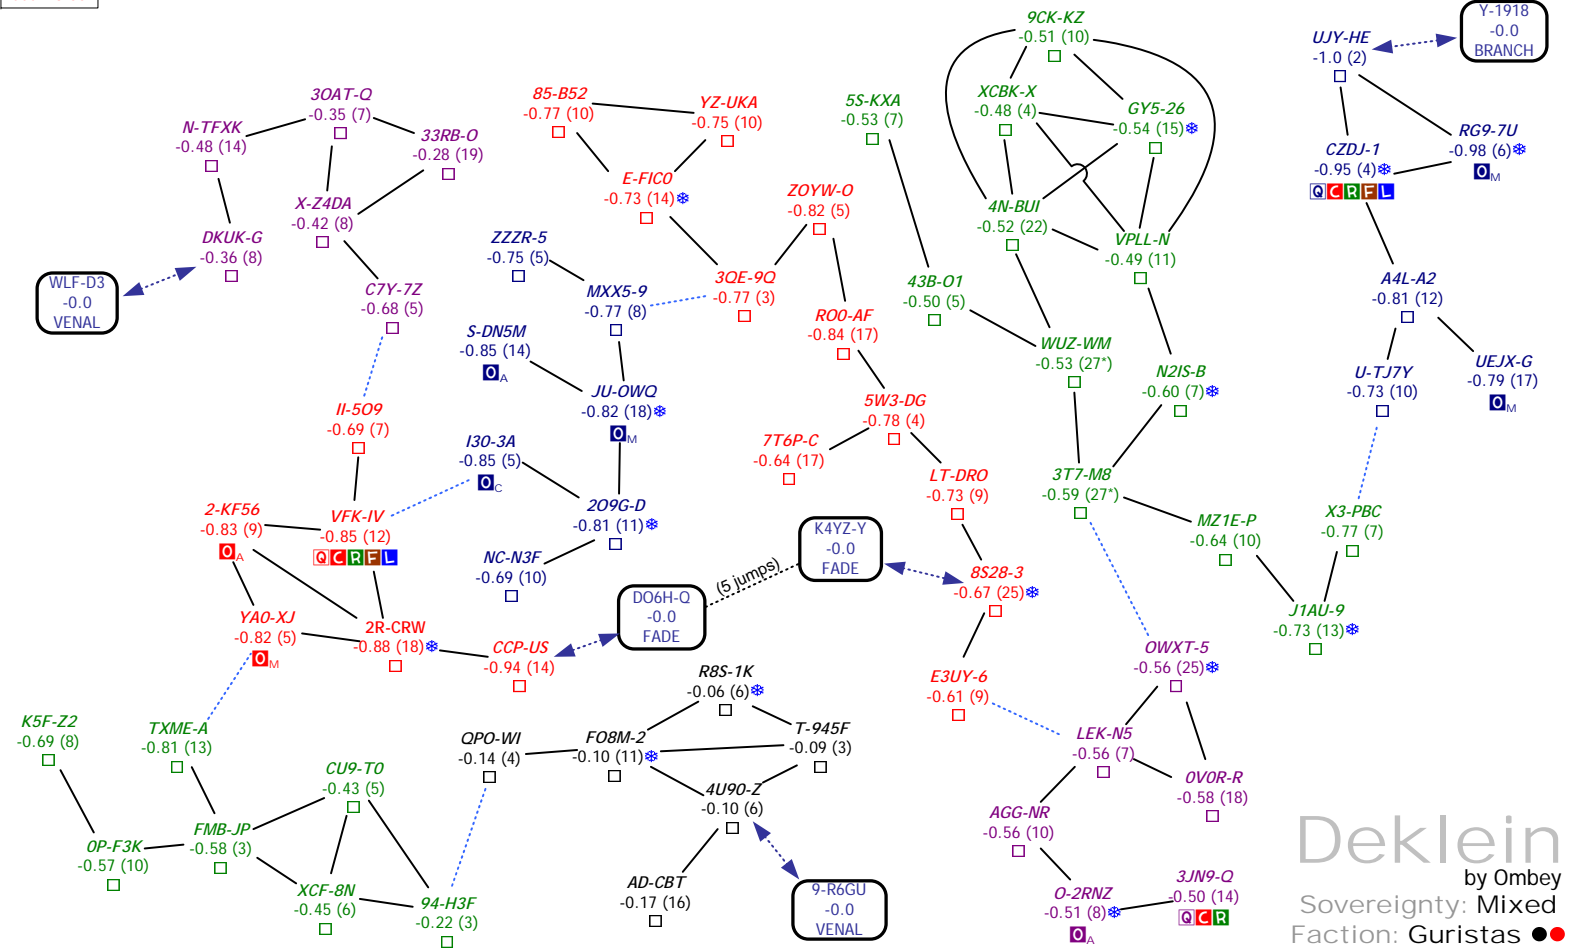

1 2 3 4 5 6 7 8 9 10 11

Set: v3.56

Cobalt Edge
 by Ombeby & Adam Reed
 Sovereignty: Mixed
 Faction: Drones ●●

Curse

by Ombey
Sovereignty: Angel Cartel
Faction: Angels ●

Set: v3.56

Deklein
by Ombey
Sovereignty: Mixed
Faction: Guristas ●●