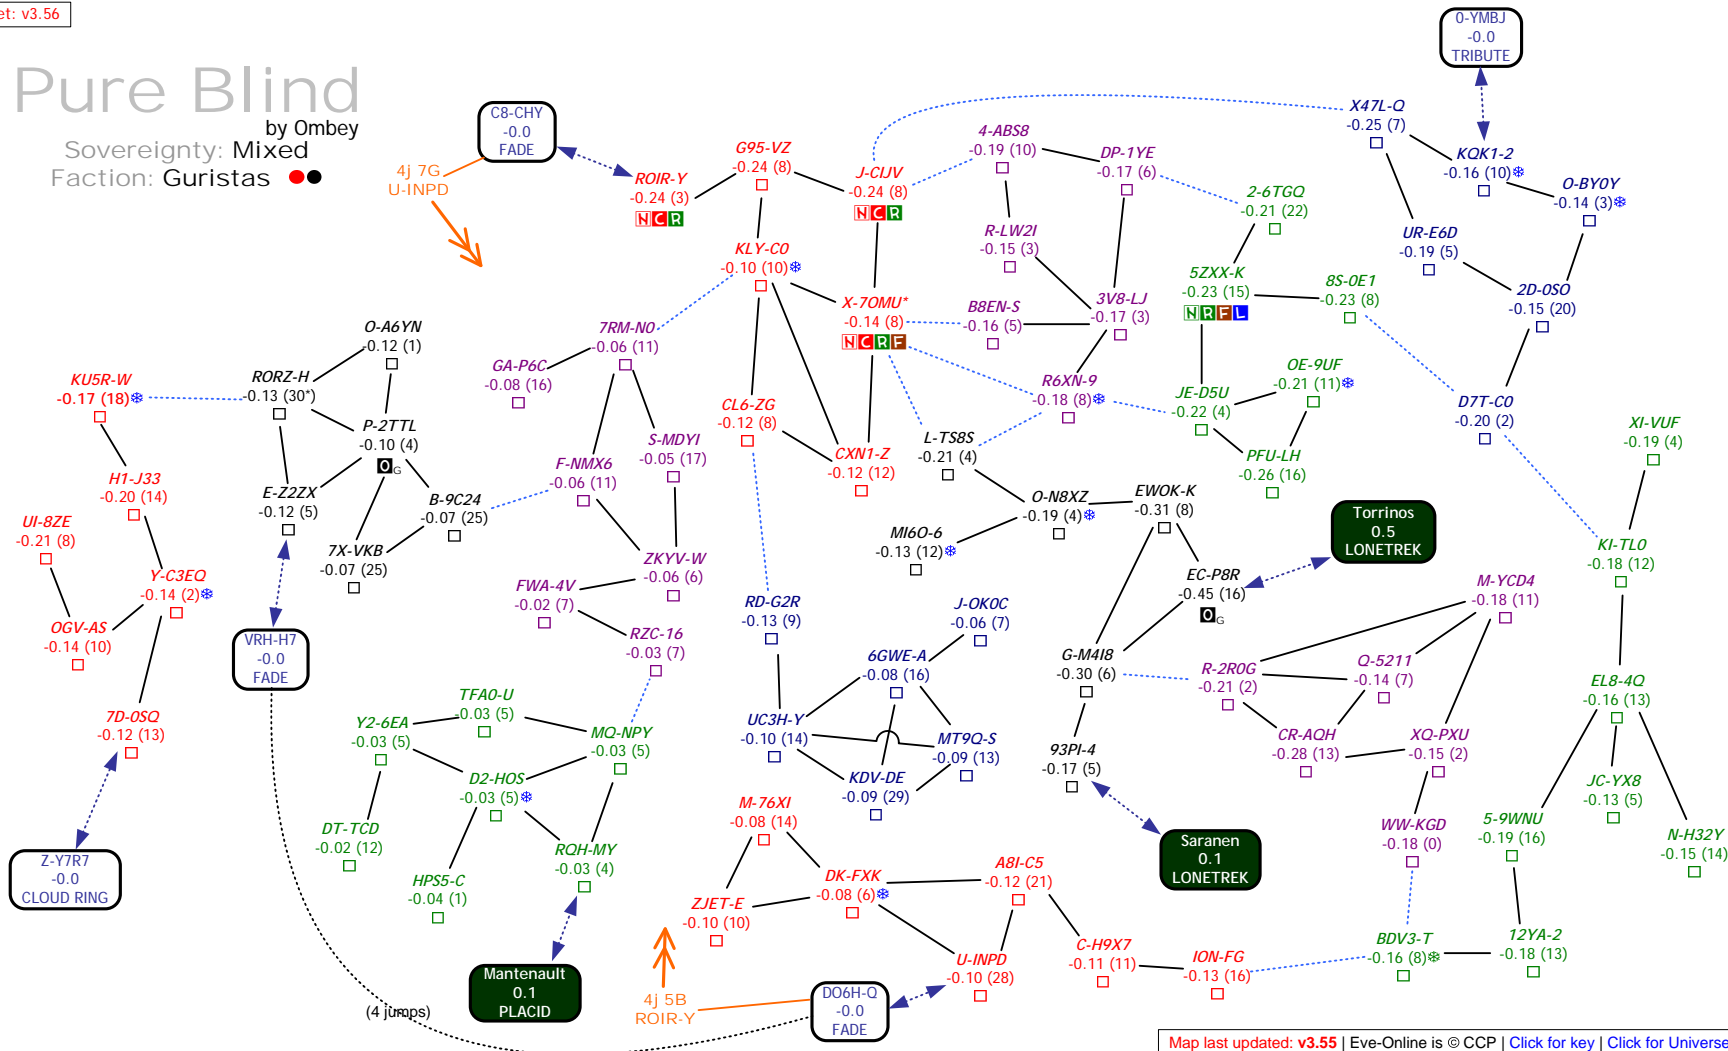

Set: v3.56

Pure Blind

by Ombey
Sovereignty: Mixed
Faction: Guristas ●●