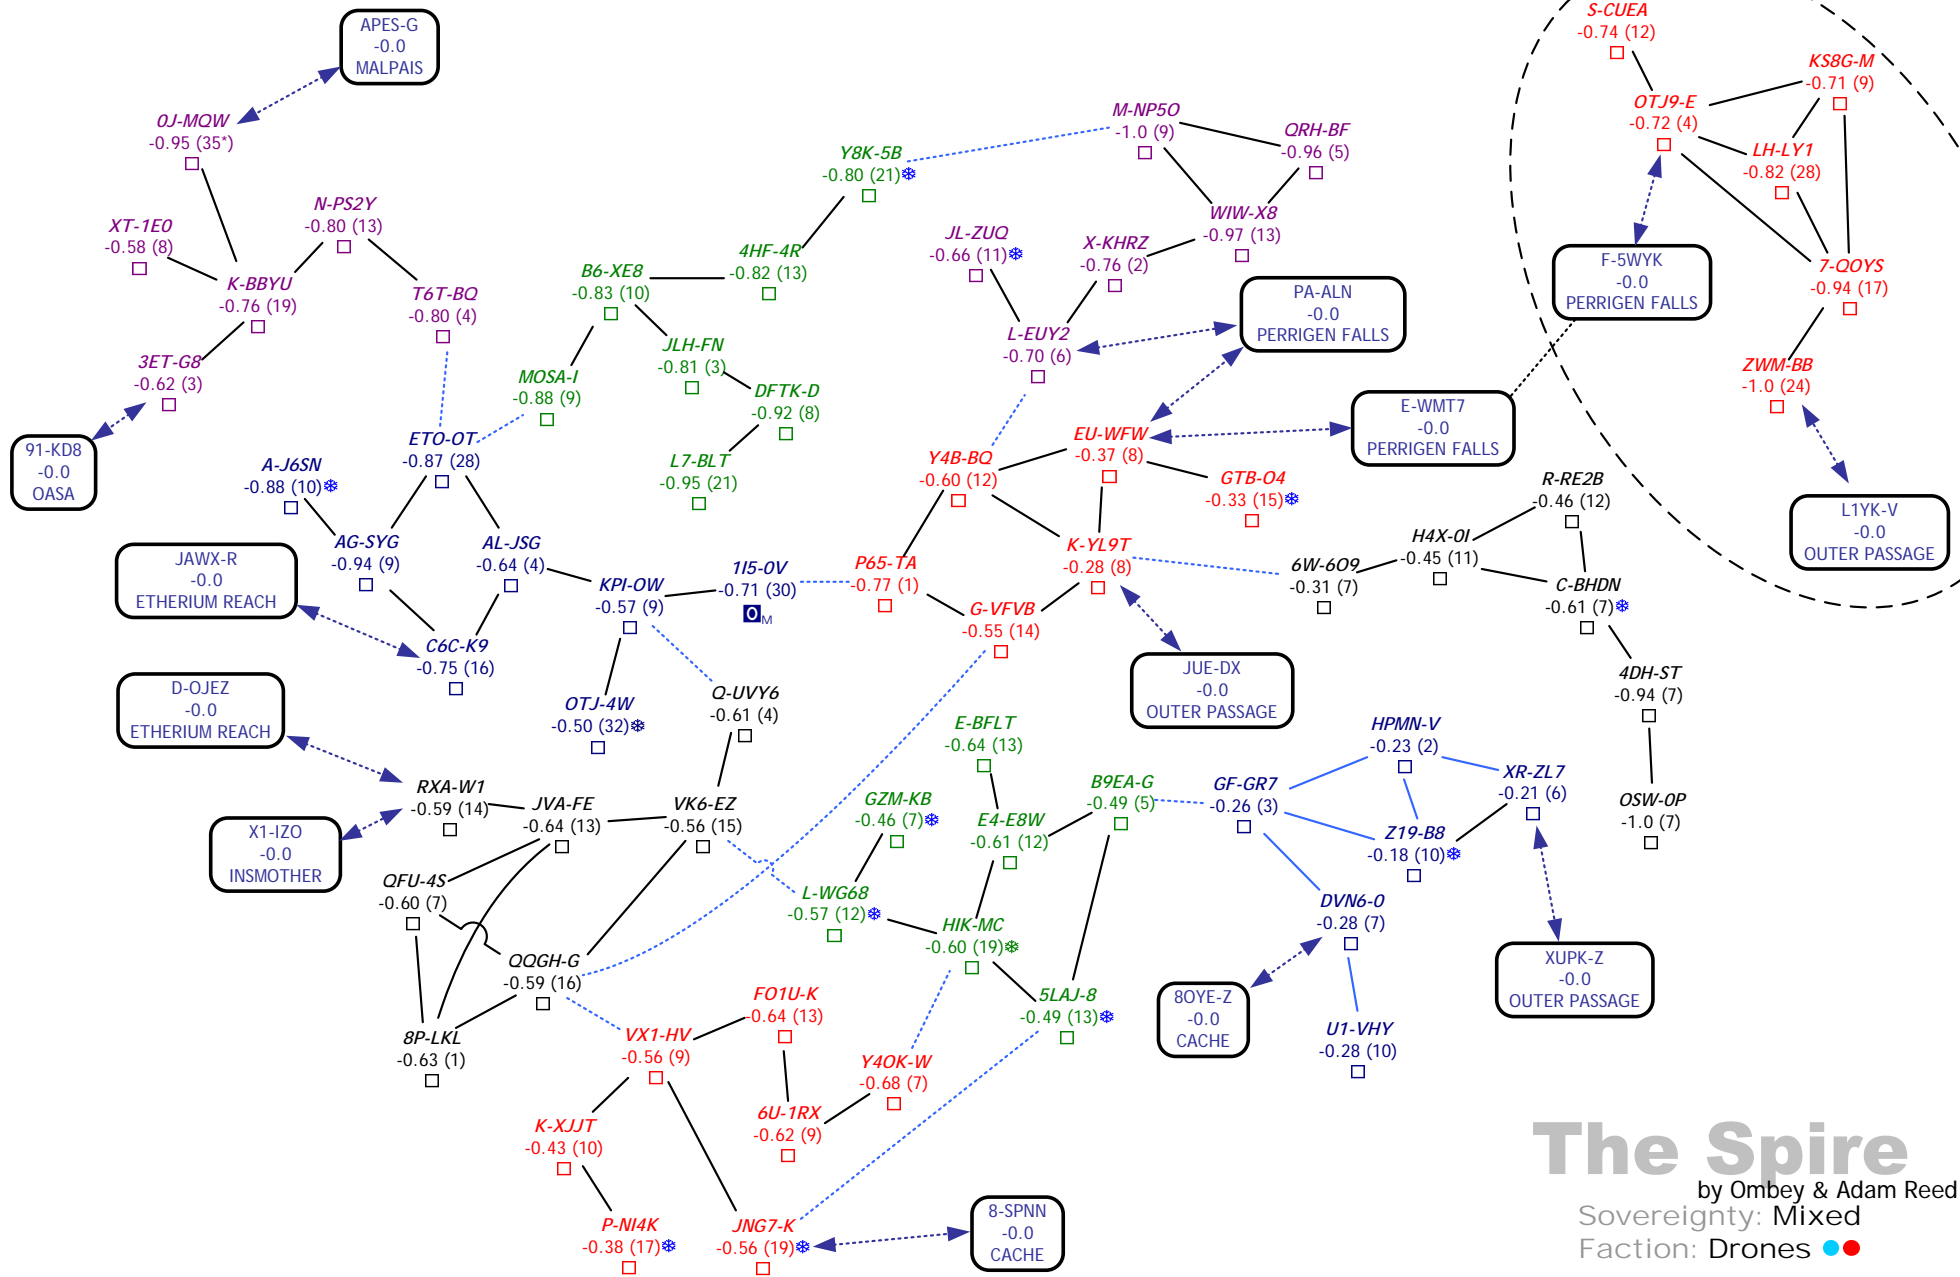

The Spire

by Ombey & Adam Reed
Sovereignty: Mixed
Faction: Drones ●●