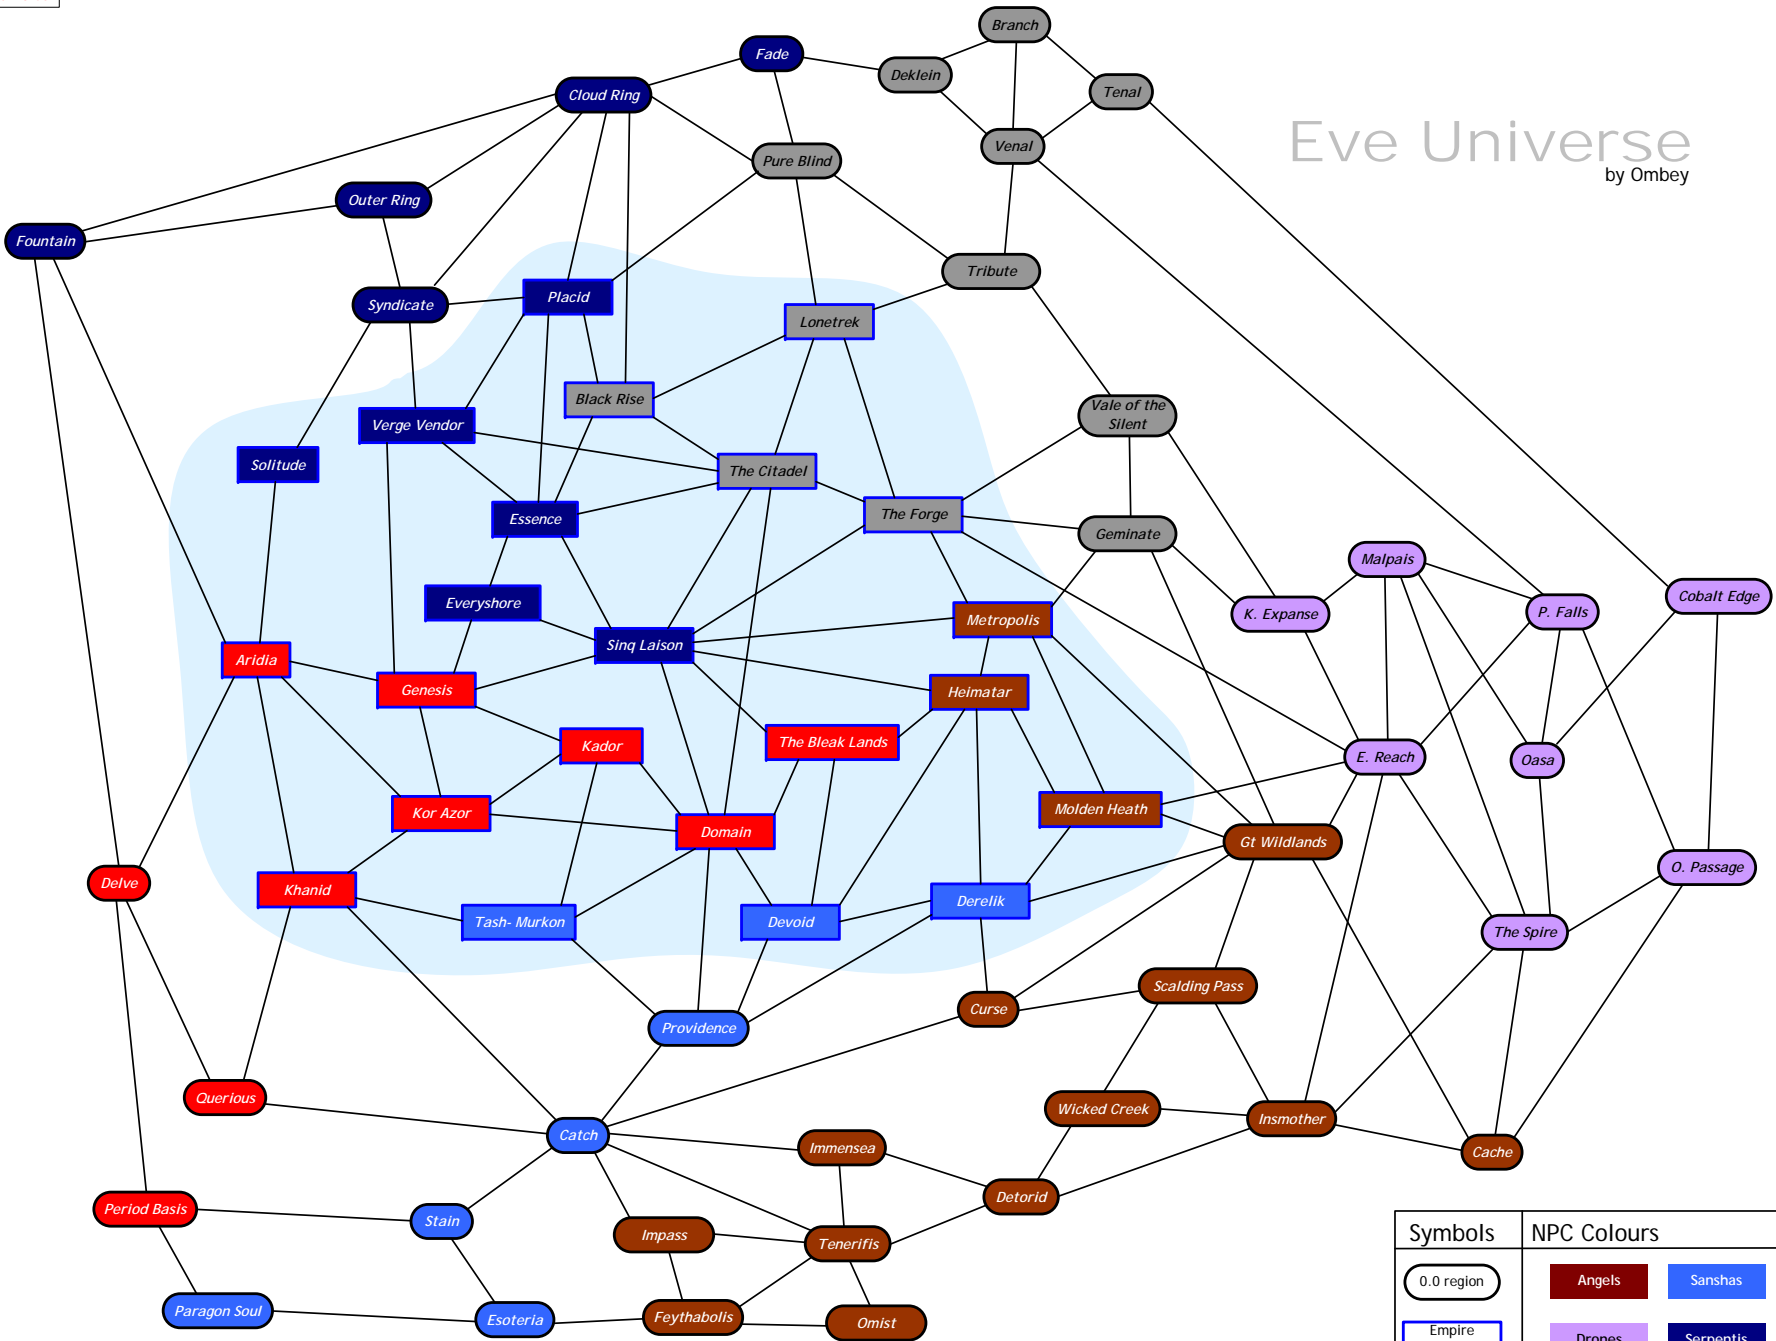

Eve Universe

by Ombey

Symbols	NPC Colours