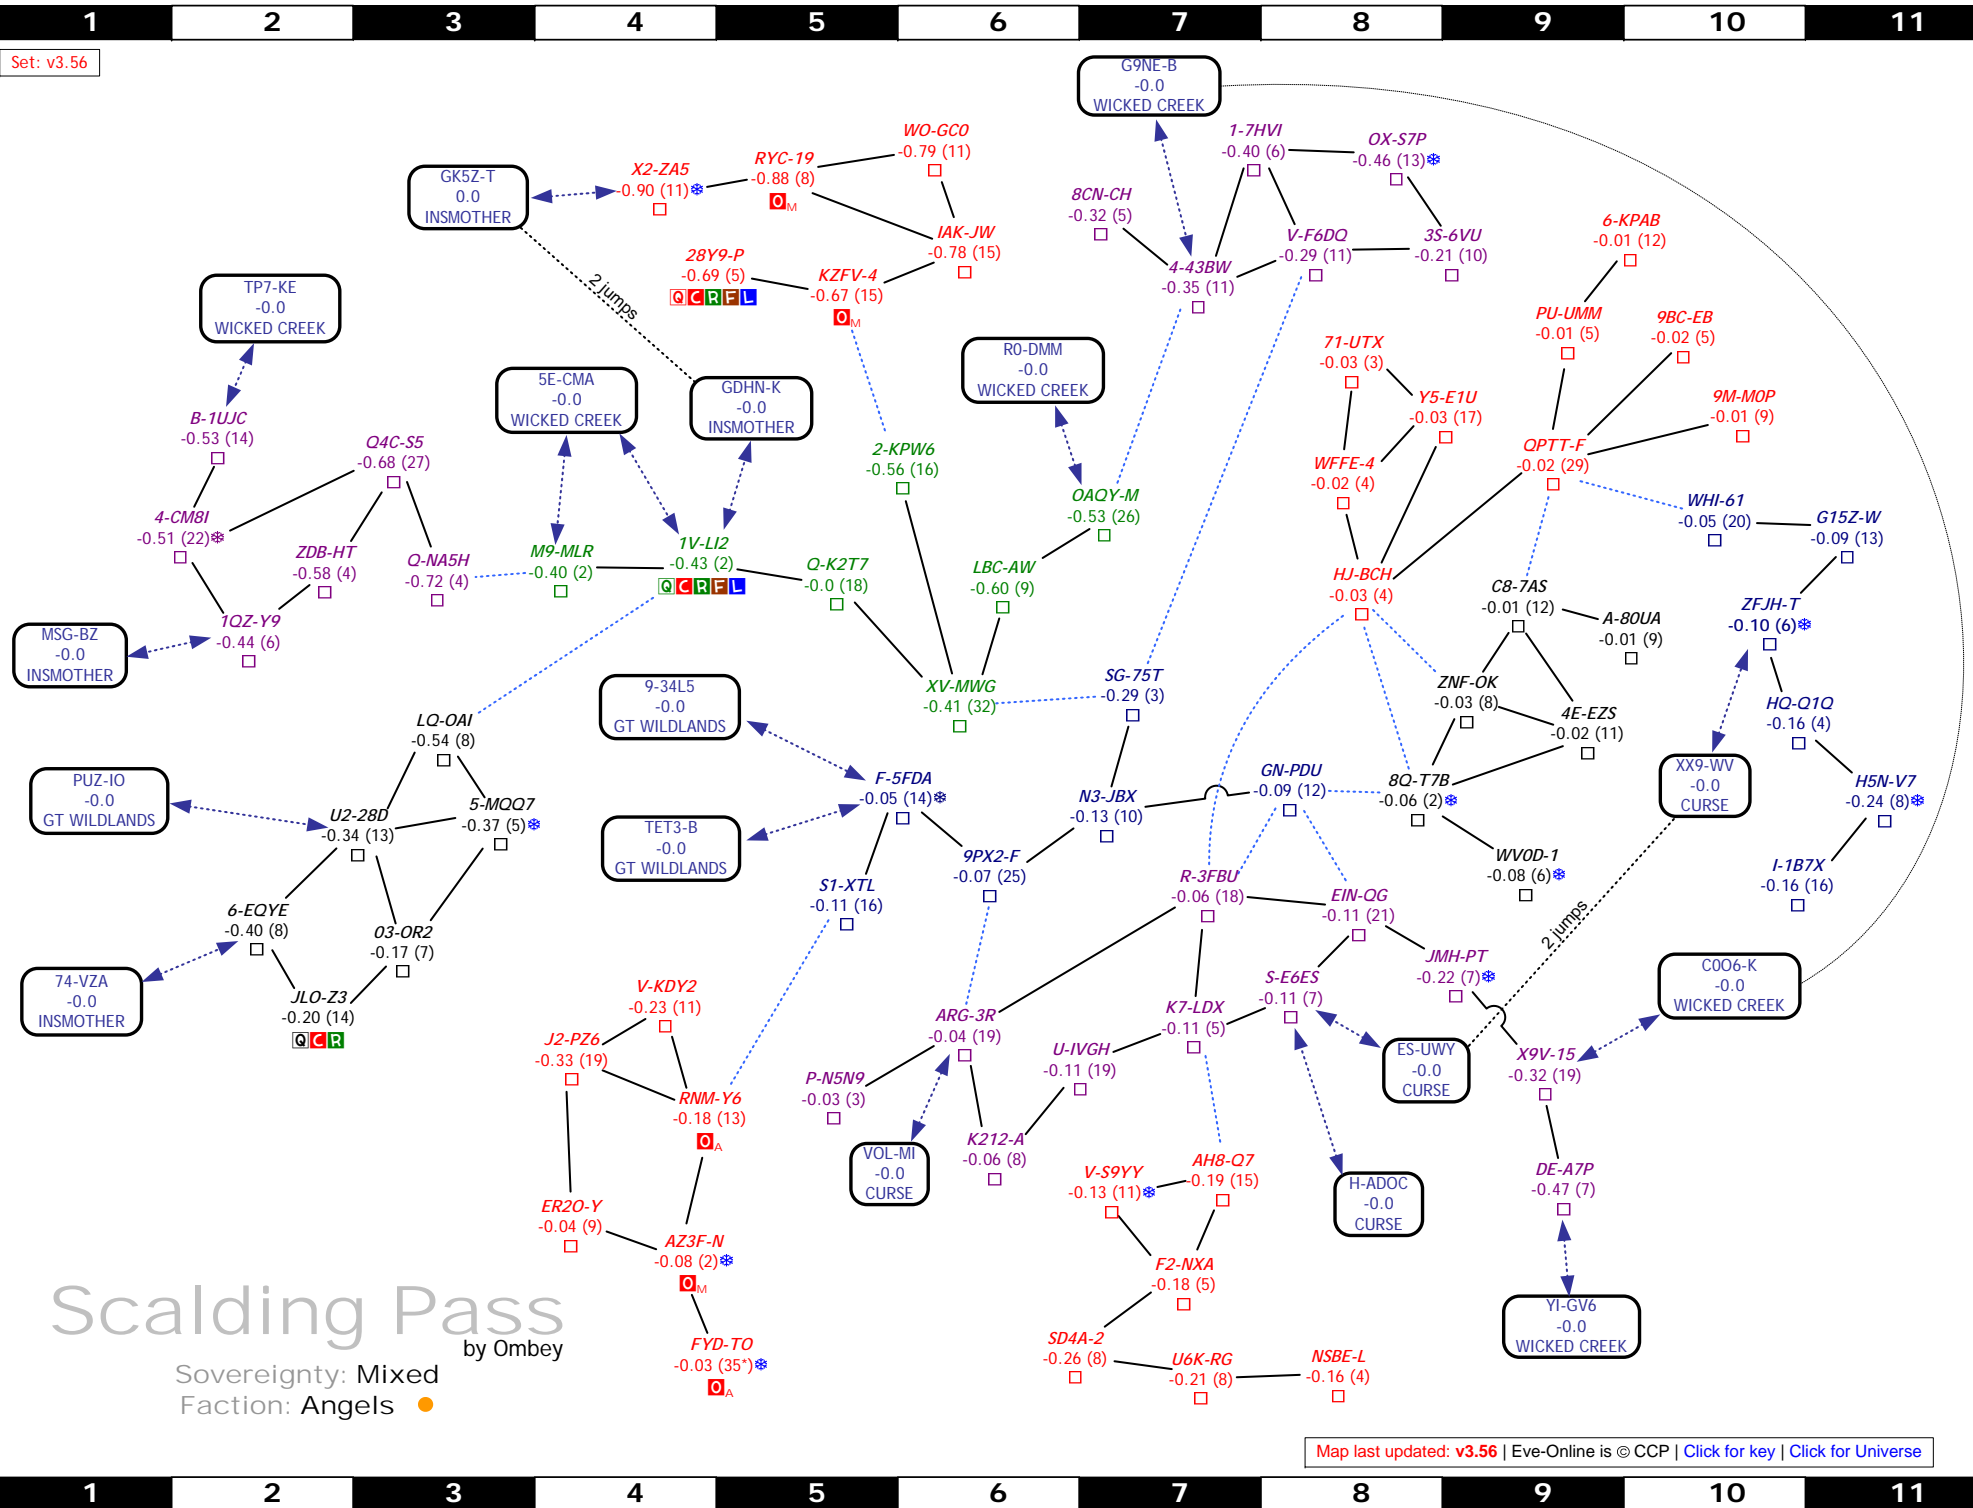

Set: v3.56

Pure Blind

by Ombey
Sovereignty: Mixed
Faction: Guristas ●●

Querious
 by Ombey
 Sovereignty: Mixed
 Faction: Blood Raiders

Scalding Pass

by Ombey

Sovereignty: Mixed
Faction: Angels ●

Sing Laison