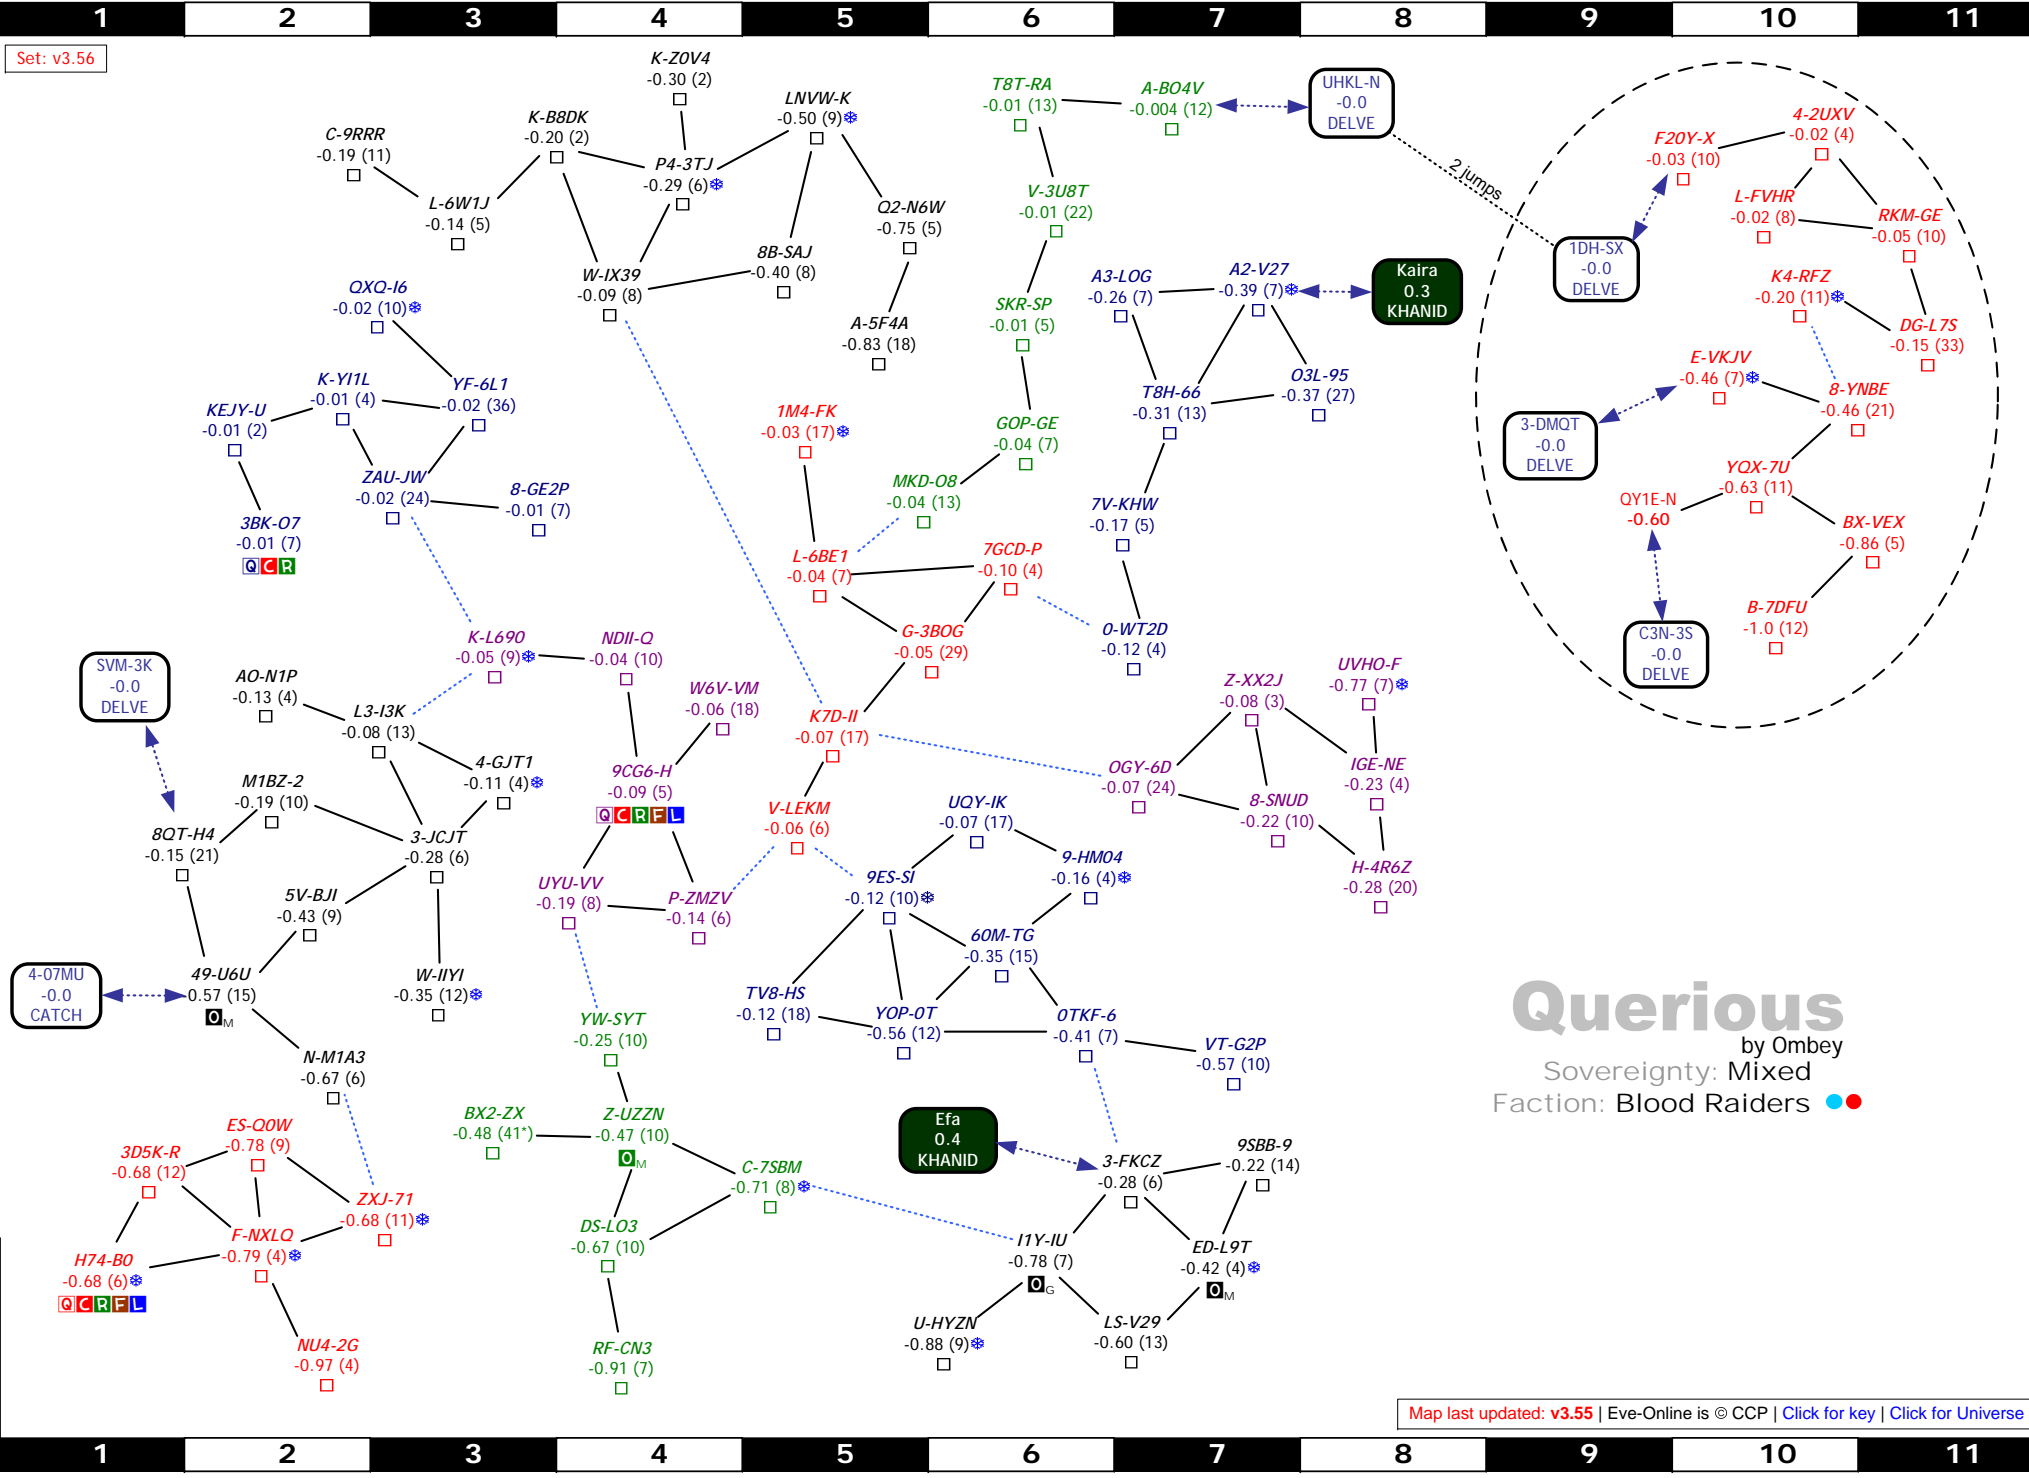

Querious
by Ombey
Sovereignty: Mixed
Faction: Blood Raiders