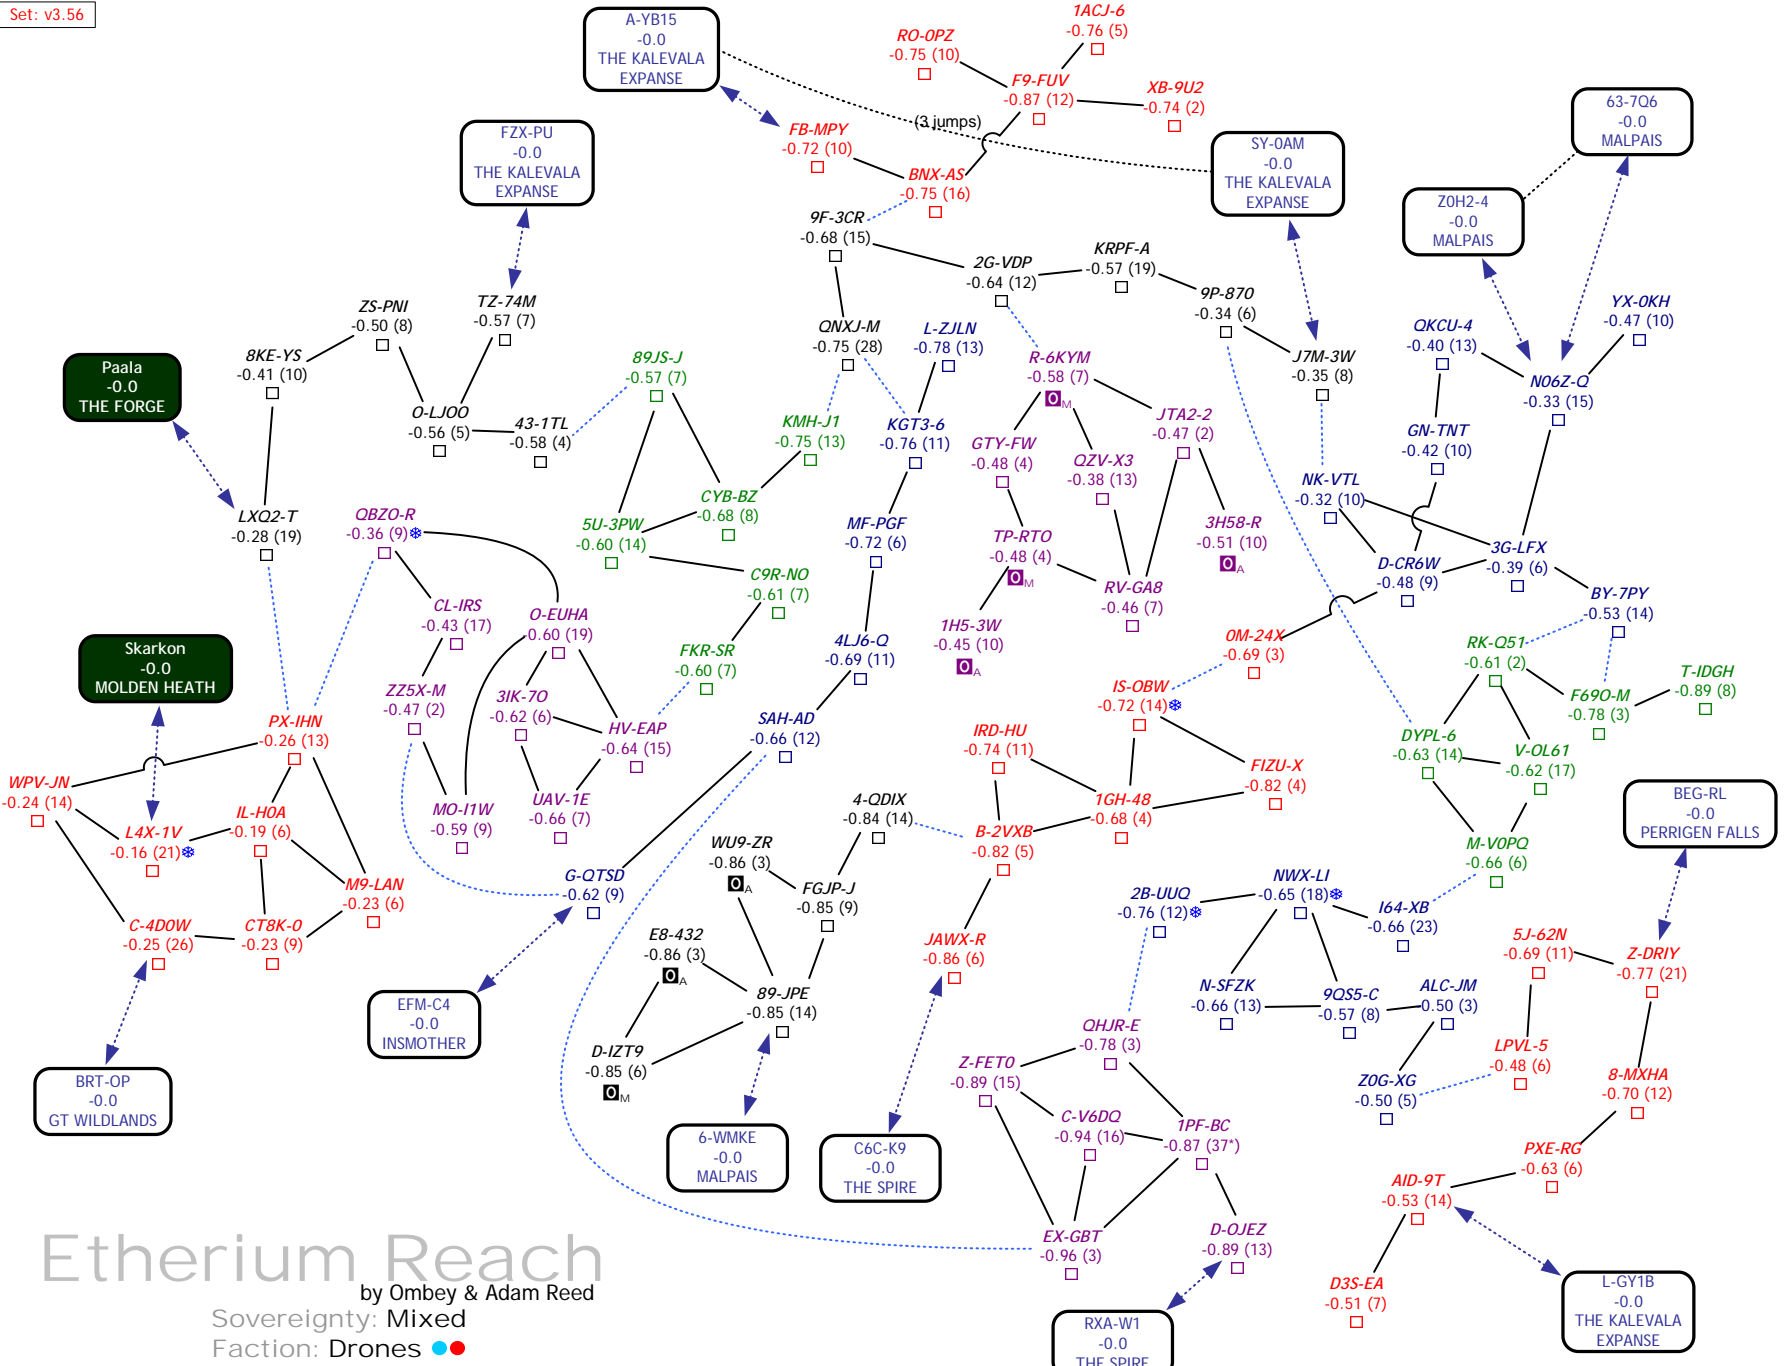

8

9

10

11

Etherium Reach

by Ombey & Adam Reed
Sovereignty: Mixed
Faction: Drones ●●

Everyshore

by Ombey