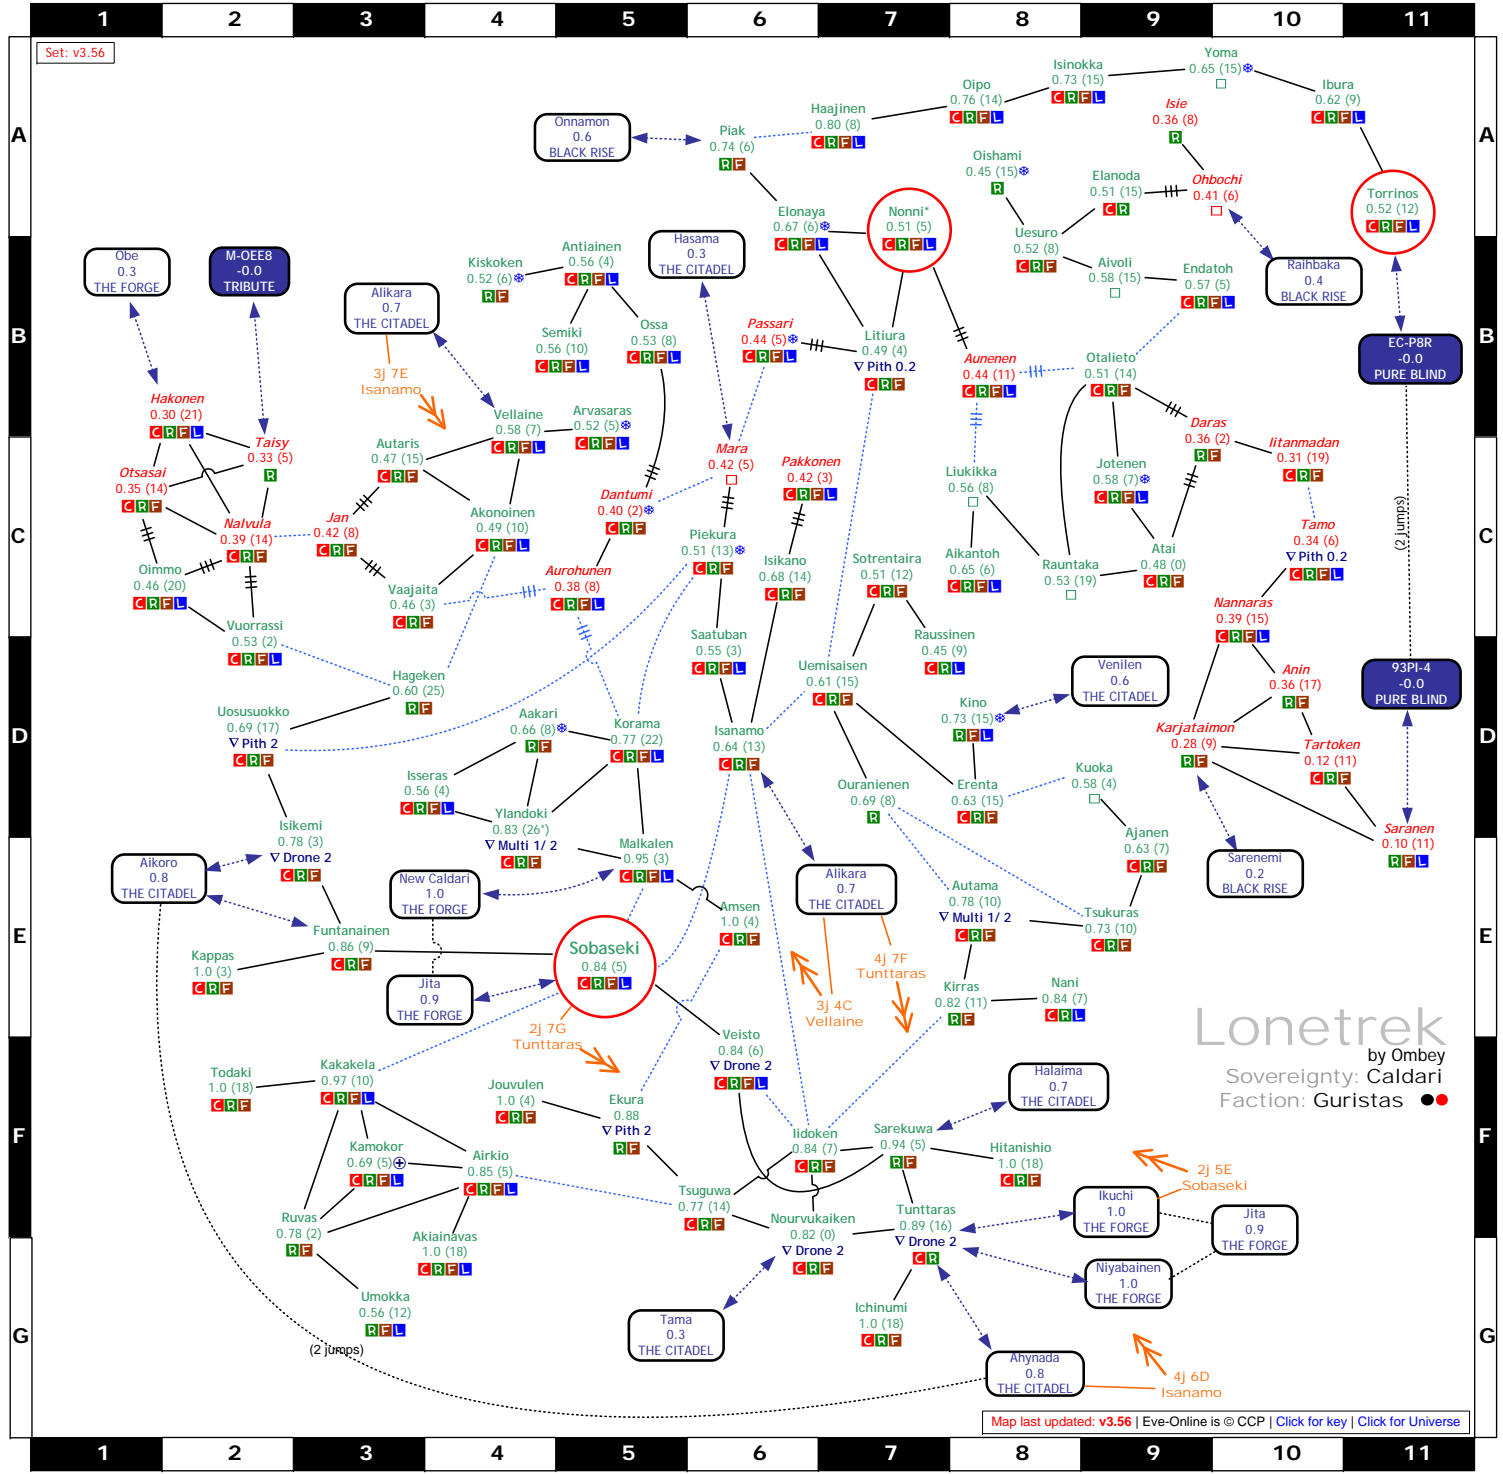

Lonetrek
by Ombey
Sovereignty: Caldari
Faction: Guristas ●●