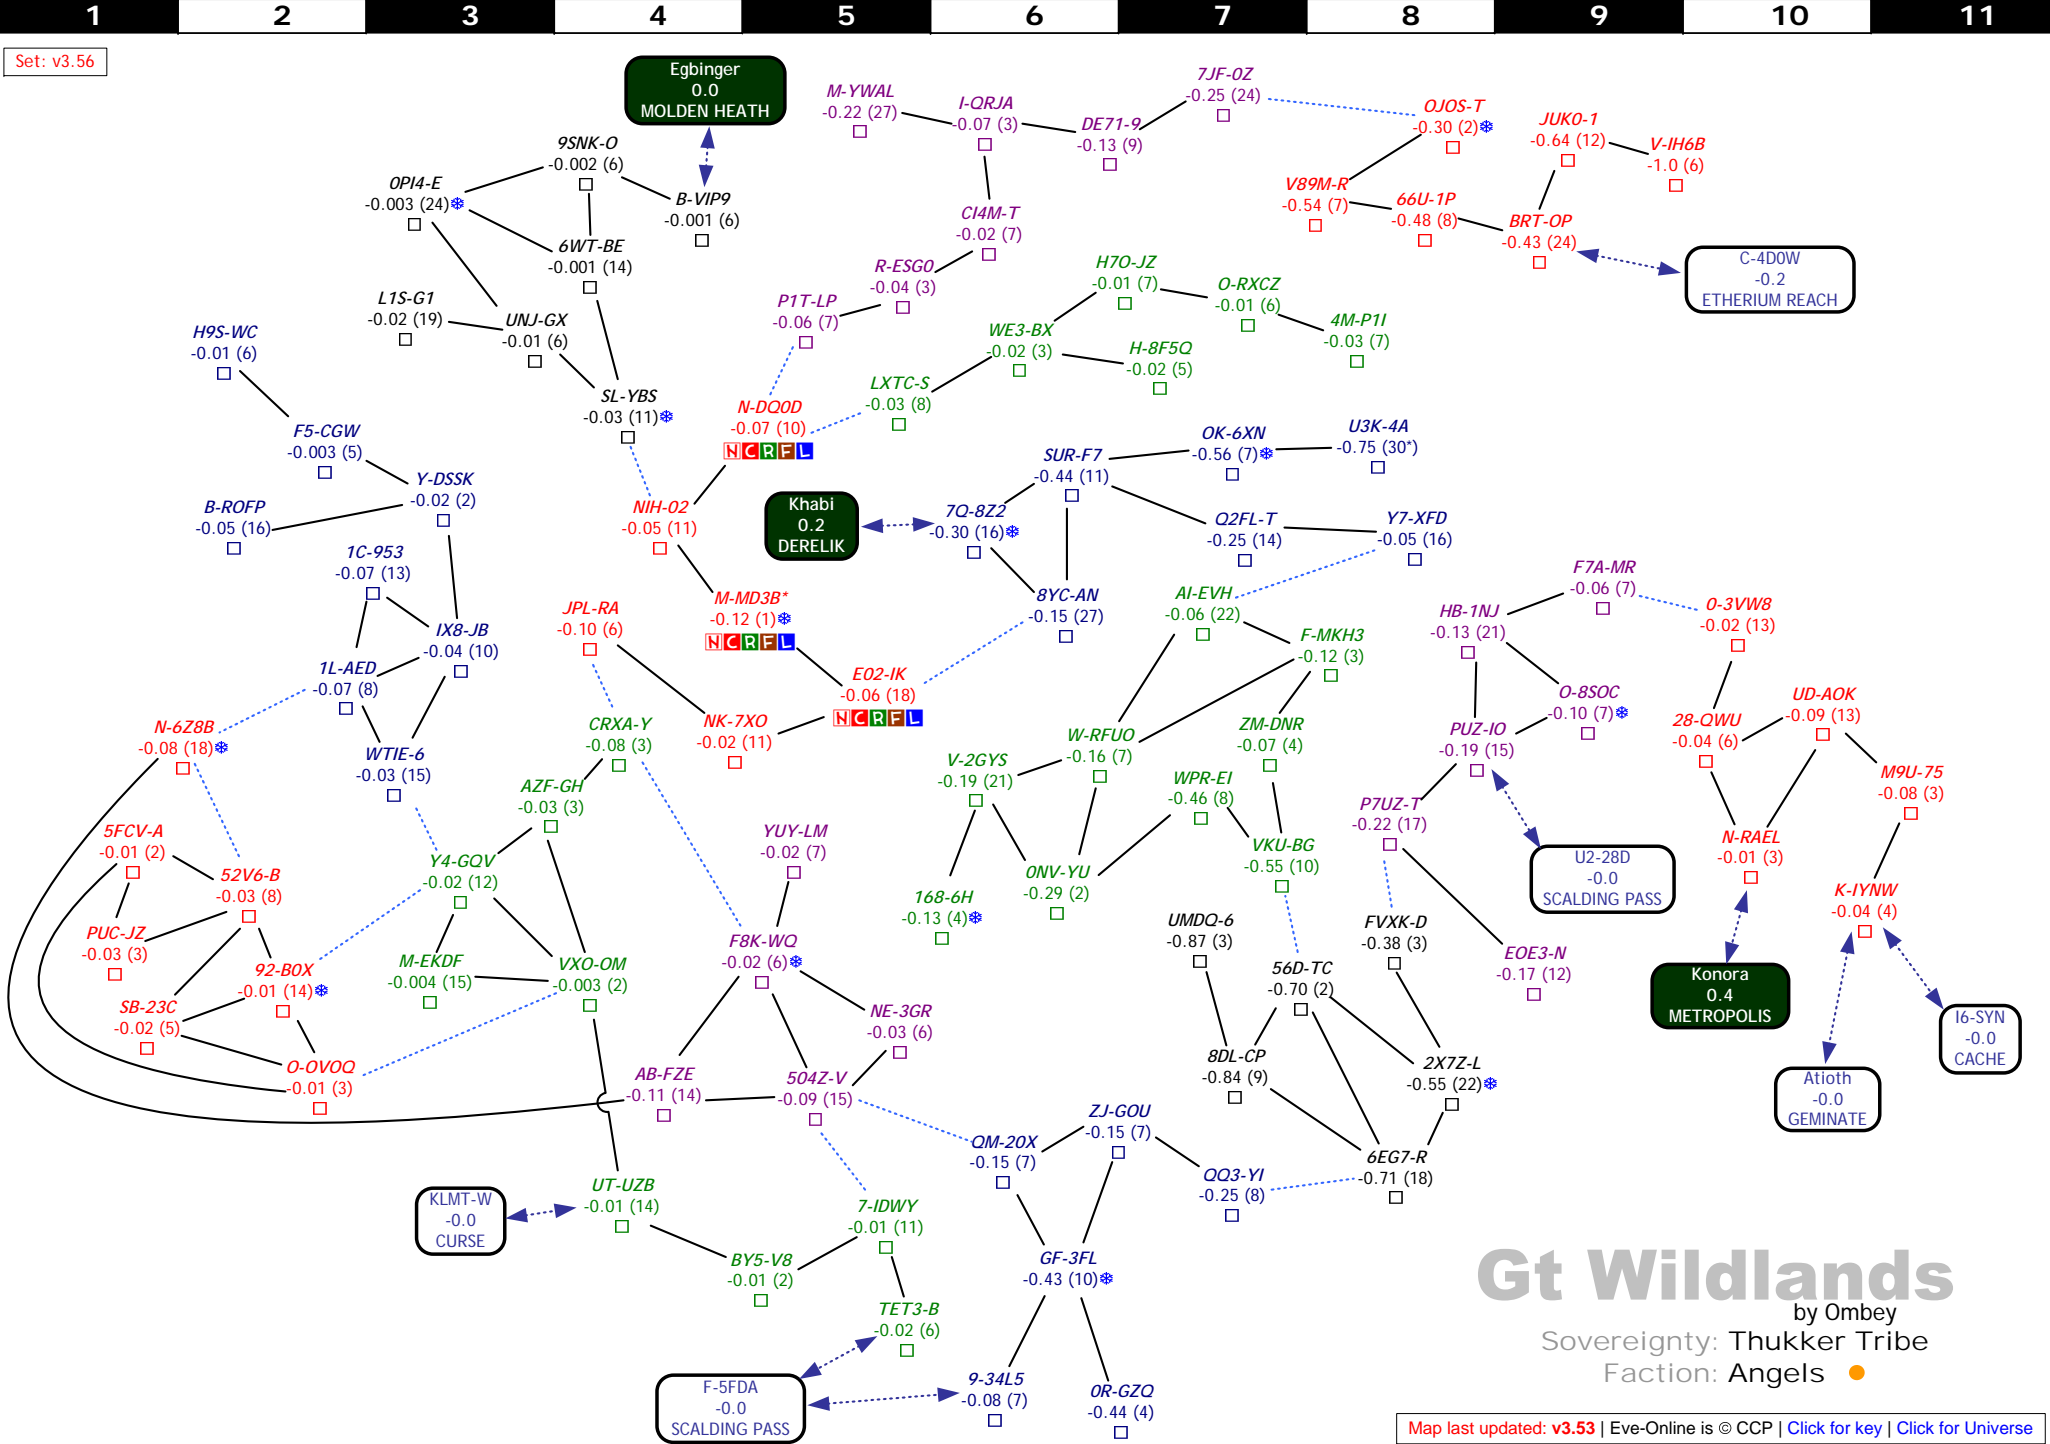

Set: v3.56

A
B
C
D
E
F
G

A
B
C
D
E
F
G

Gt Wildlands
by Ombey
Sovereignty: Thukker Tribe
Faction: Angels ●