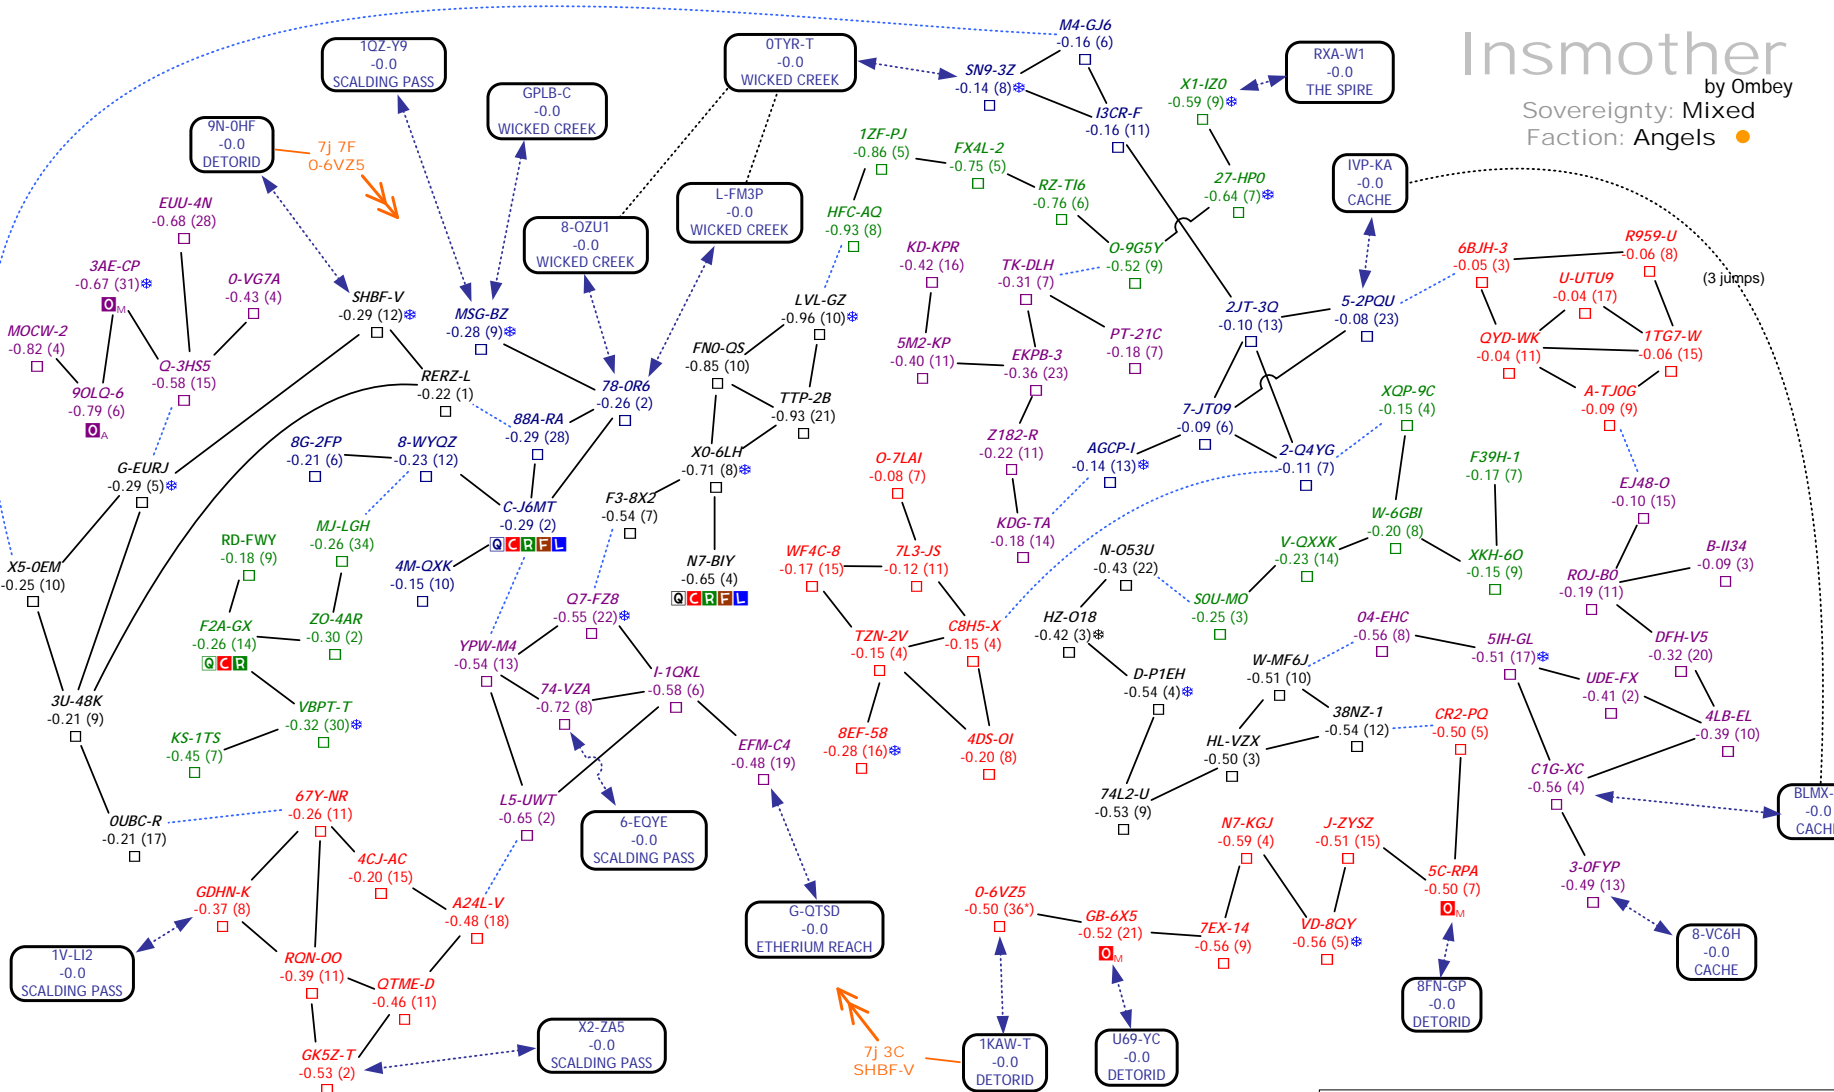

Sovereignty: Mixed

Faction: Angels ●

Set: v3.56

(3 jumps)

A
B
C
D
E
F
G

A
B
C
D
E
F
G

Kador
 by Ombey
 Sovereignty: Amarr
 Faction: Blood Raiders

The Kalevala Expanse