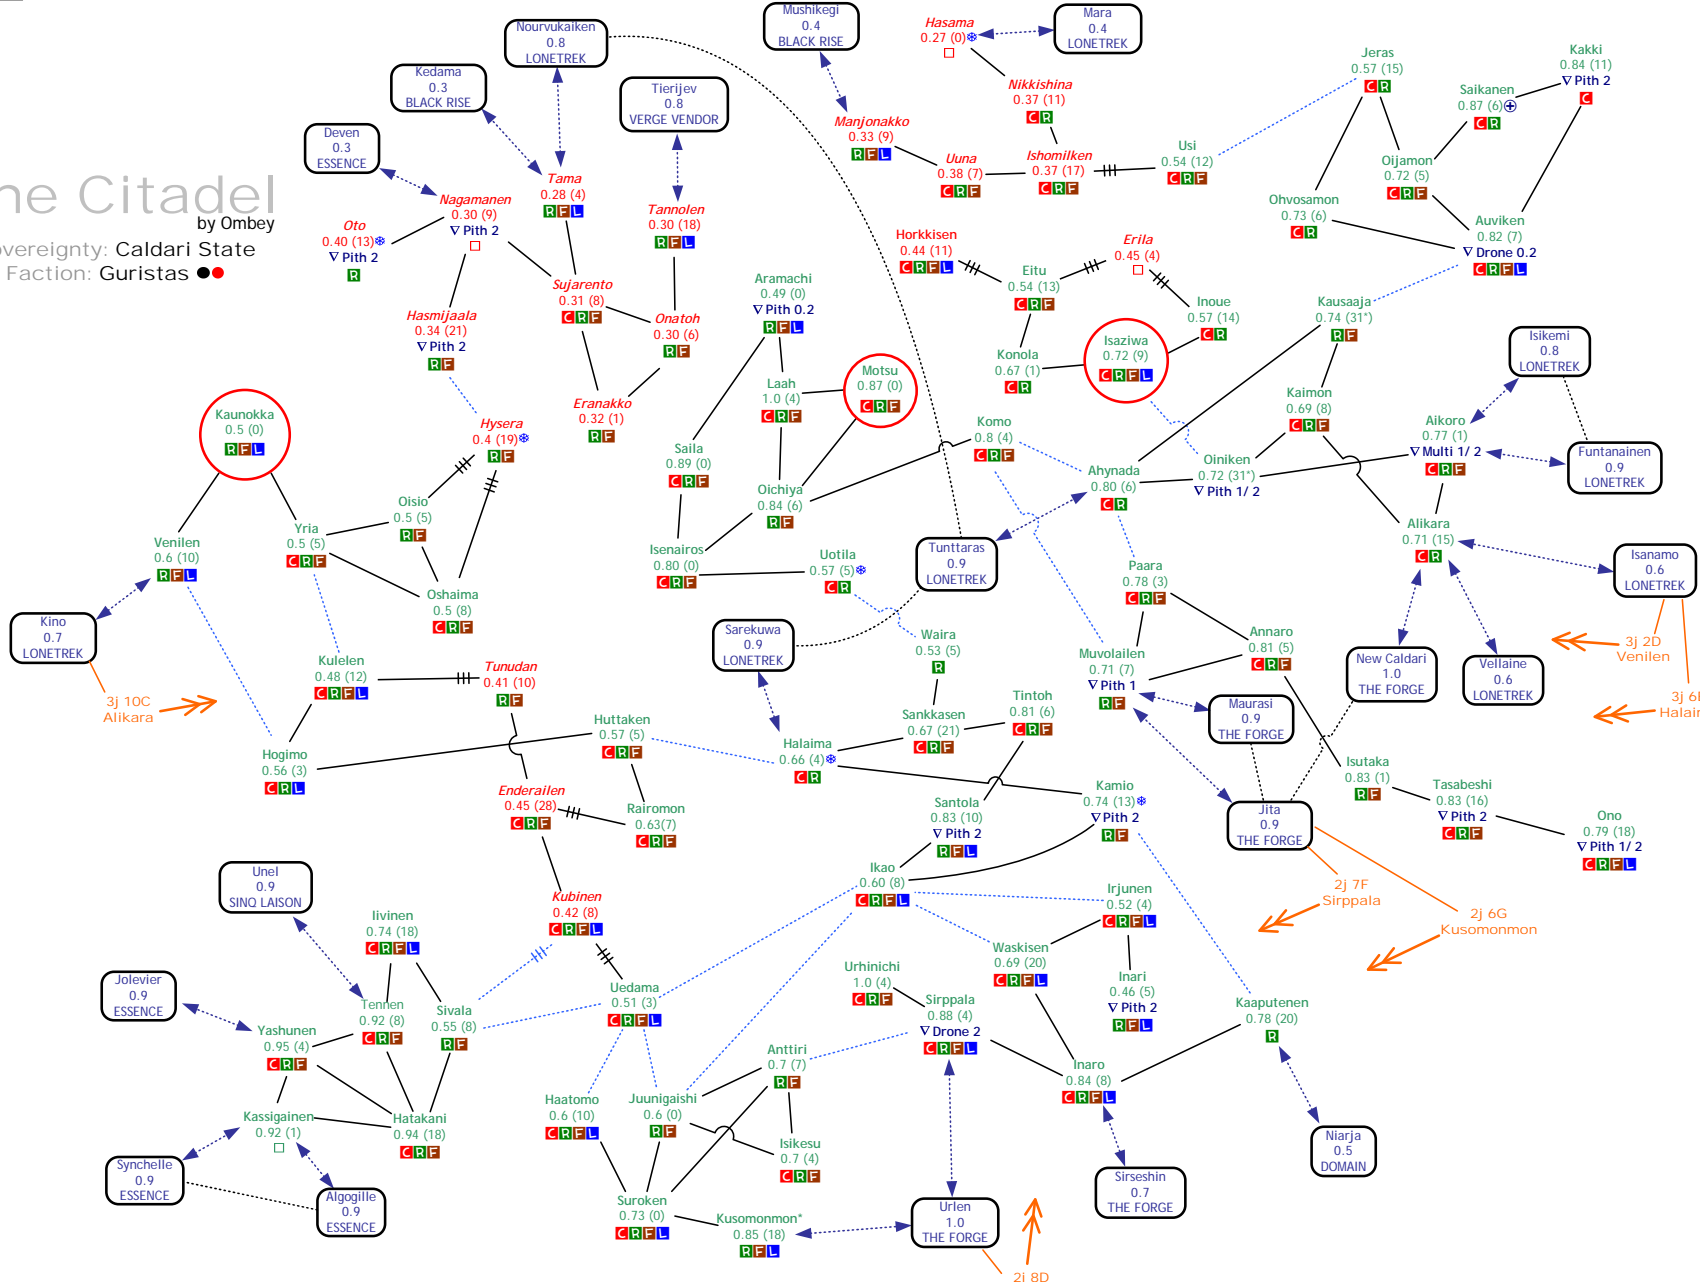

The Citadel

by Ombey
Sovereignty: Caldari State
Faction: Guristas ●●