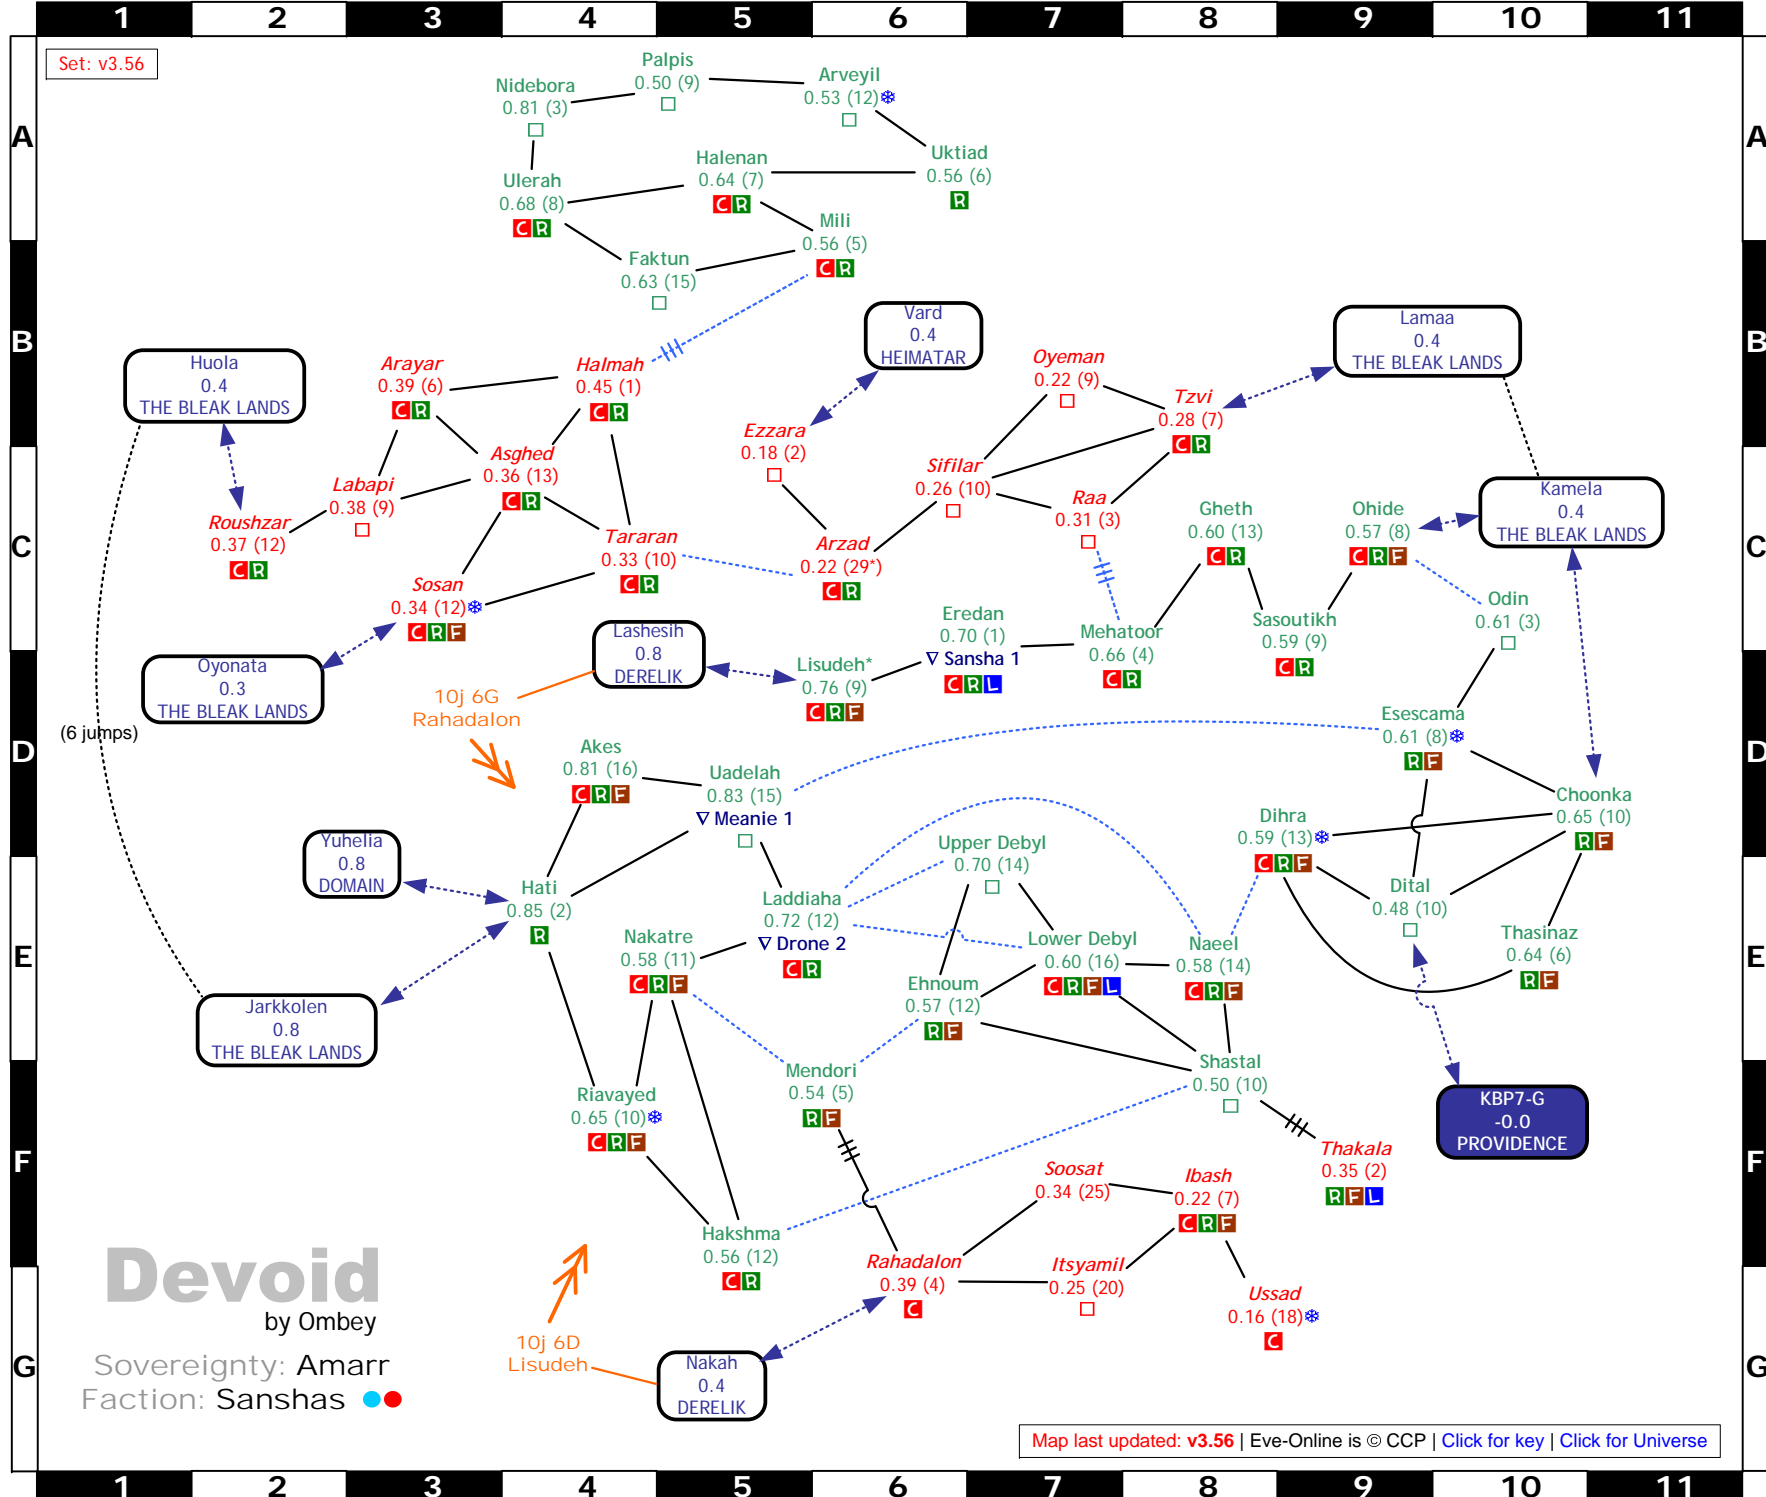

Set: v3.56

(6 jumps)

Devoid

by Ombey

Sovereignty: Amarr
Faction: Sanshas ●●

10j 6D
Lisudeh

10j 6G
Rahadalon