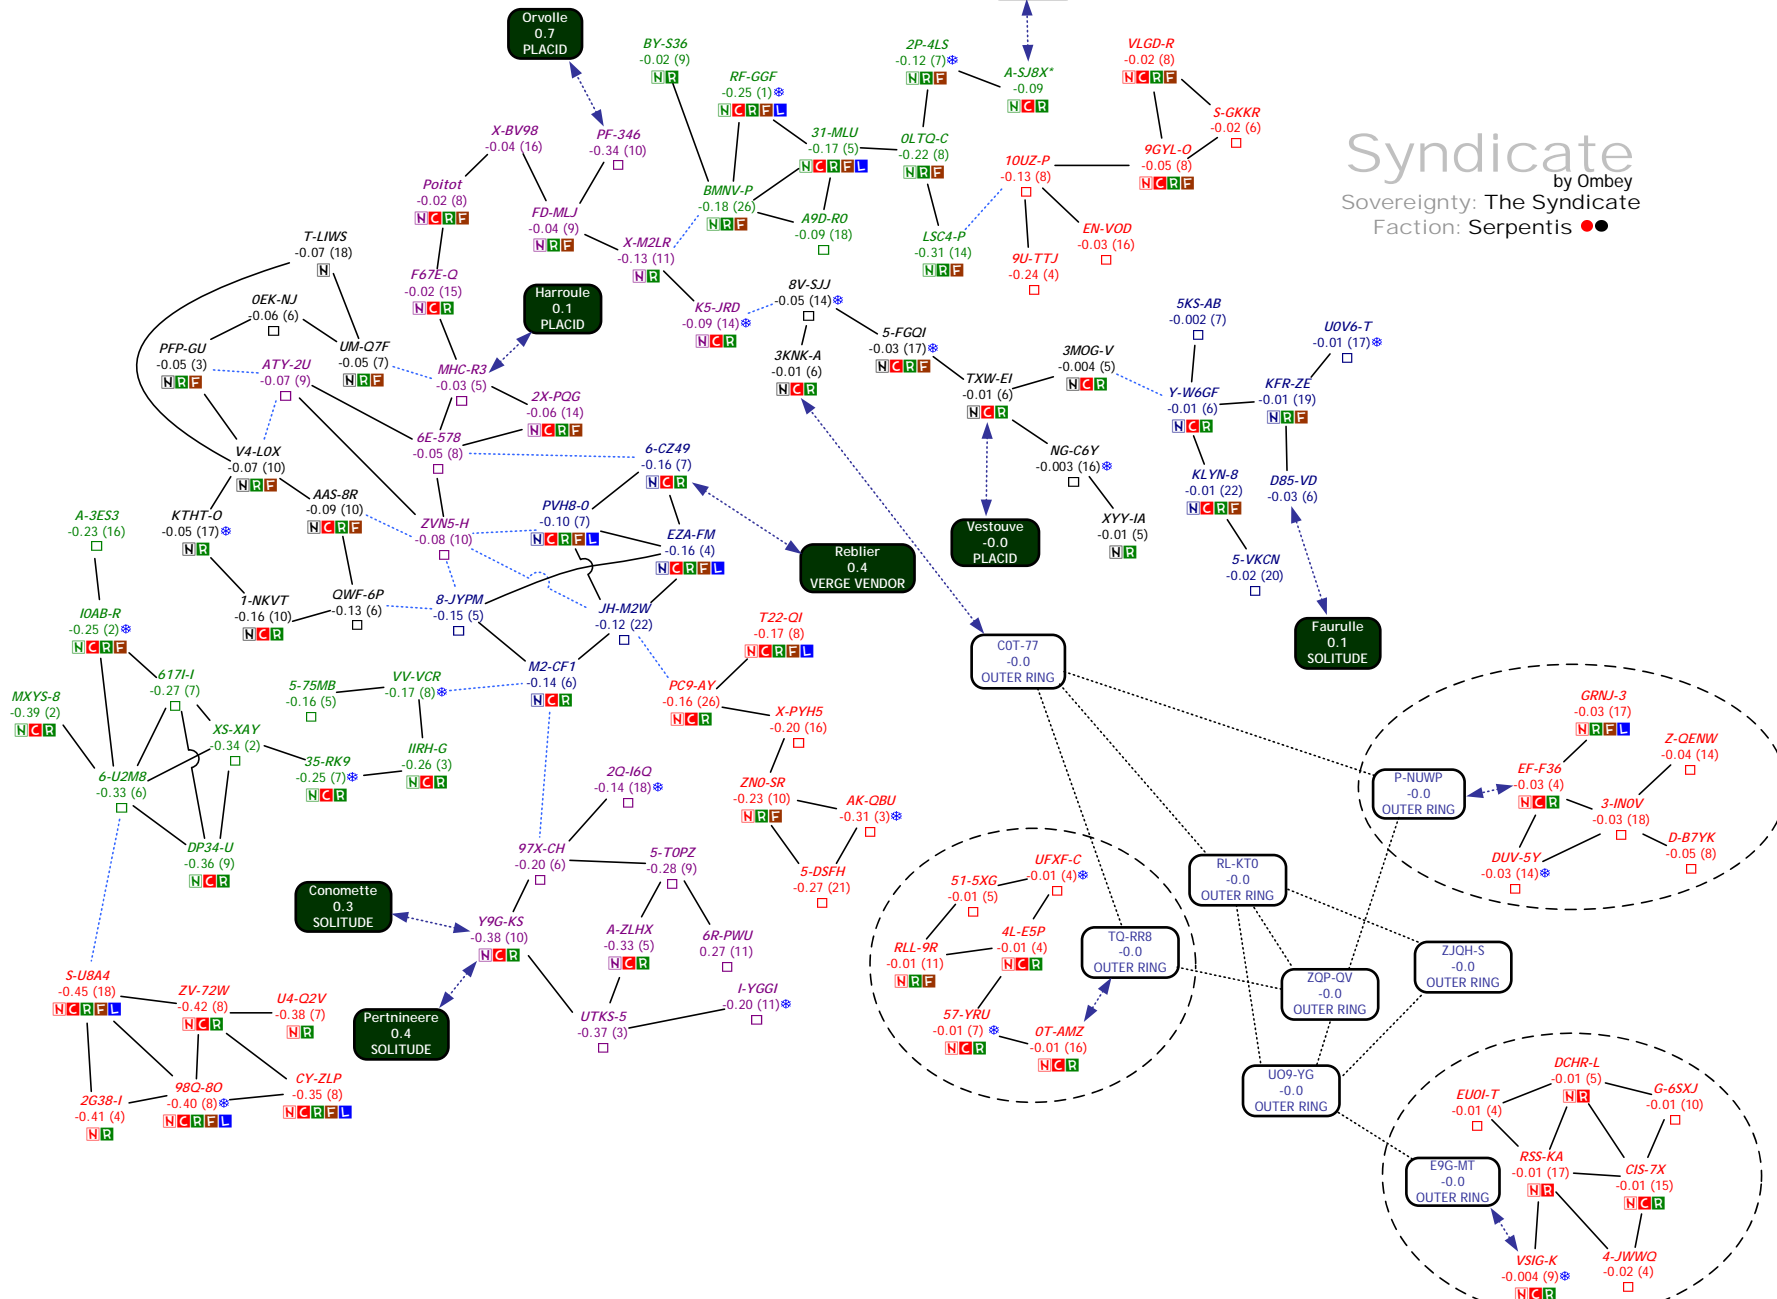

Syndicate

by Ombey
Sovereignty: The Syndicate
Faction: Serpents ●●