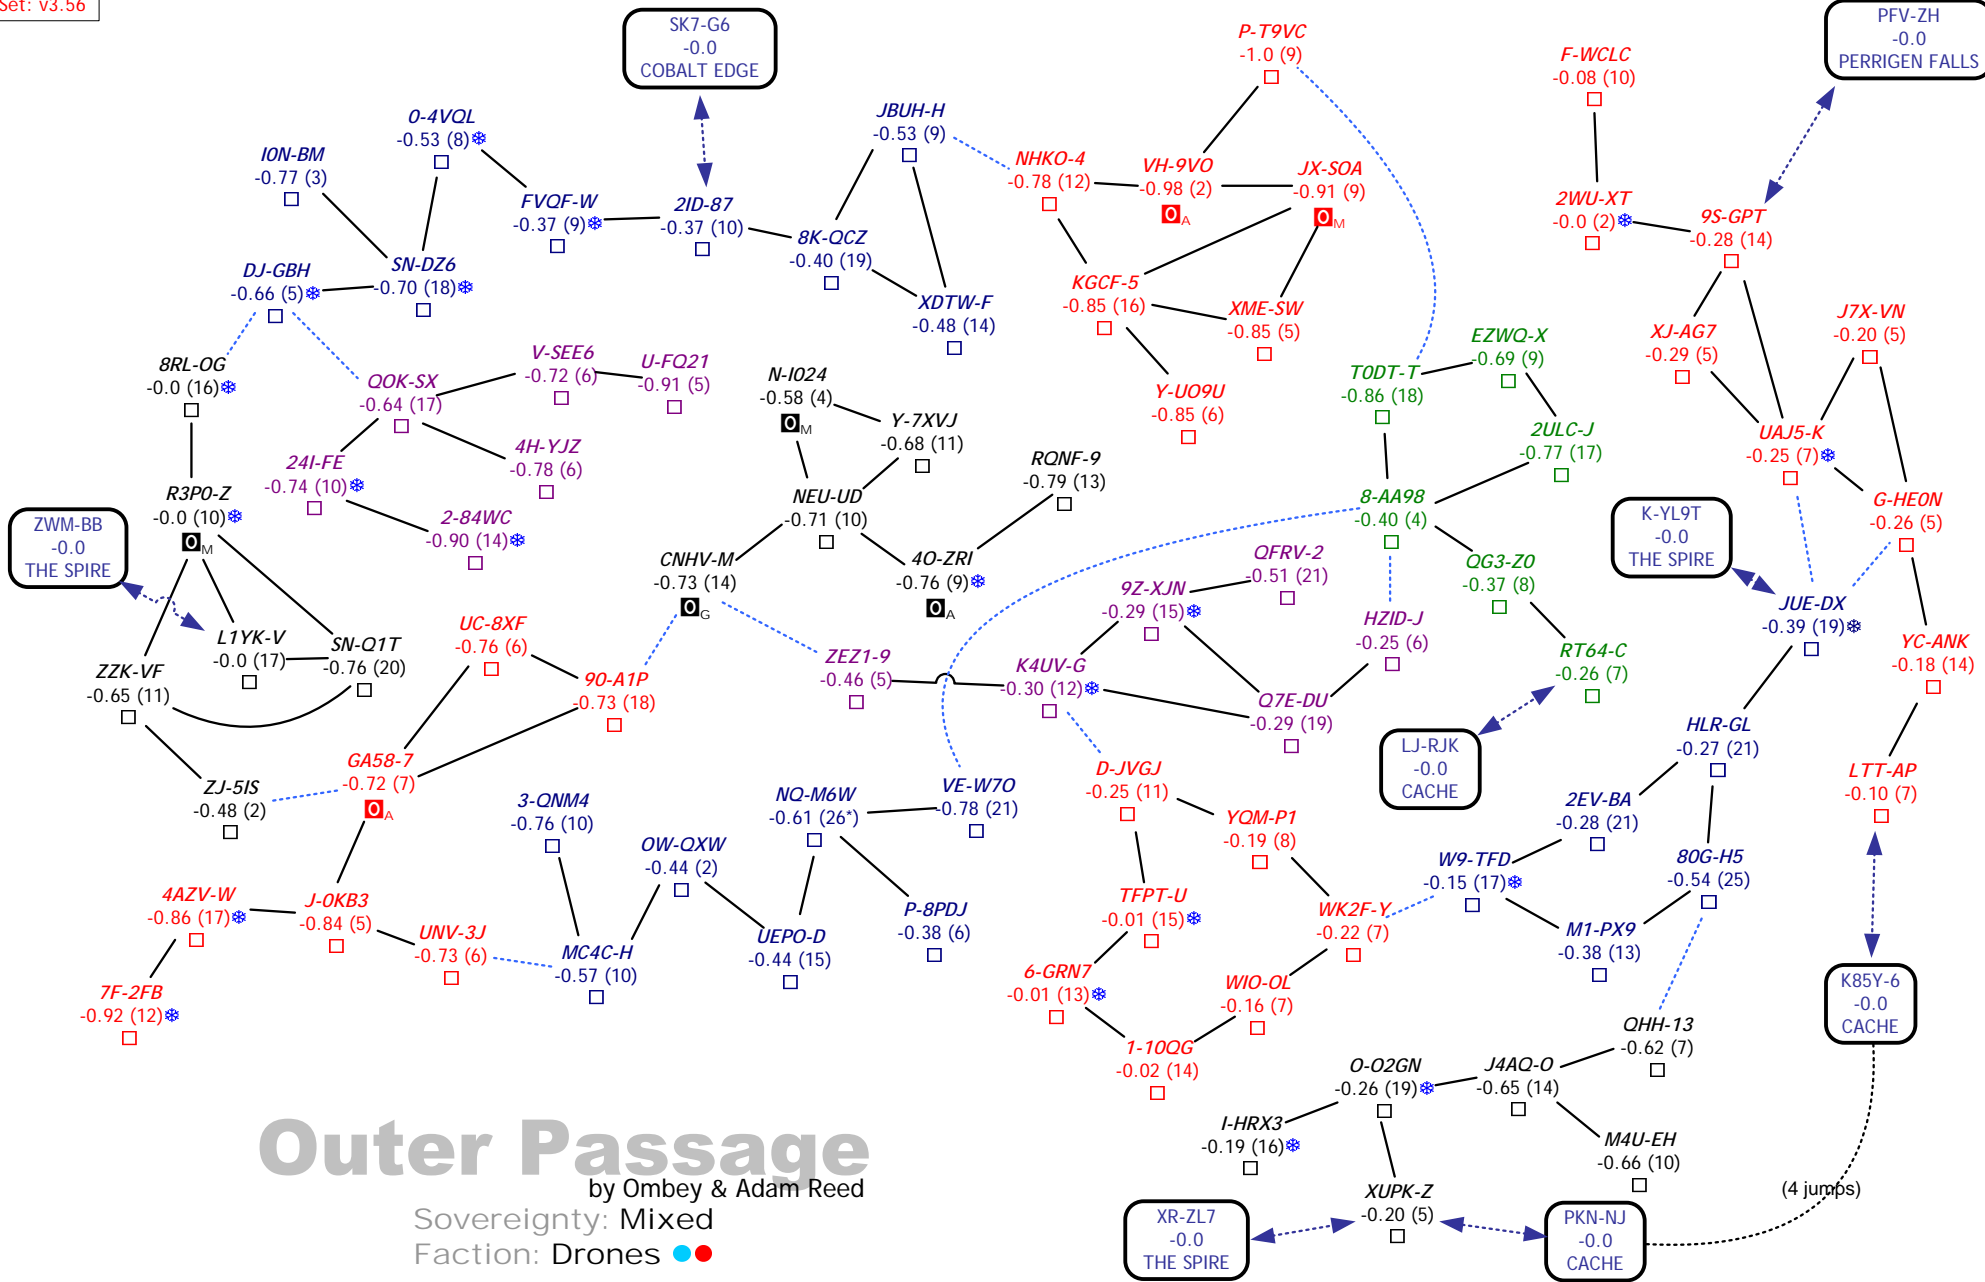

by Ombey & Adam Reed
Sovereignty: Mixed
Faction: Drones ●●

Set: v3.56

Omist

by Ombey

Sovereignty: Mixed

Faction: Angels ●

Set: v3.56

Outer Passage