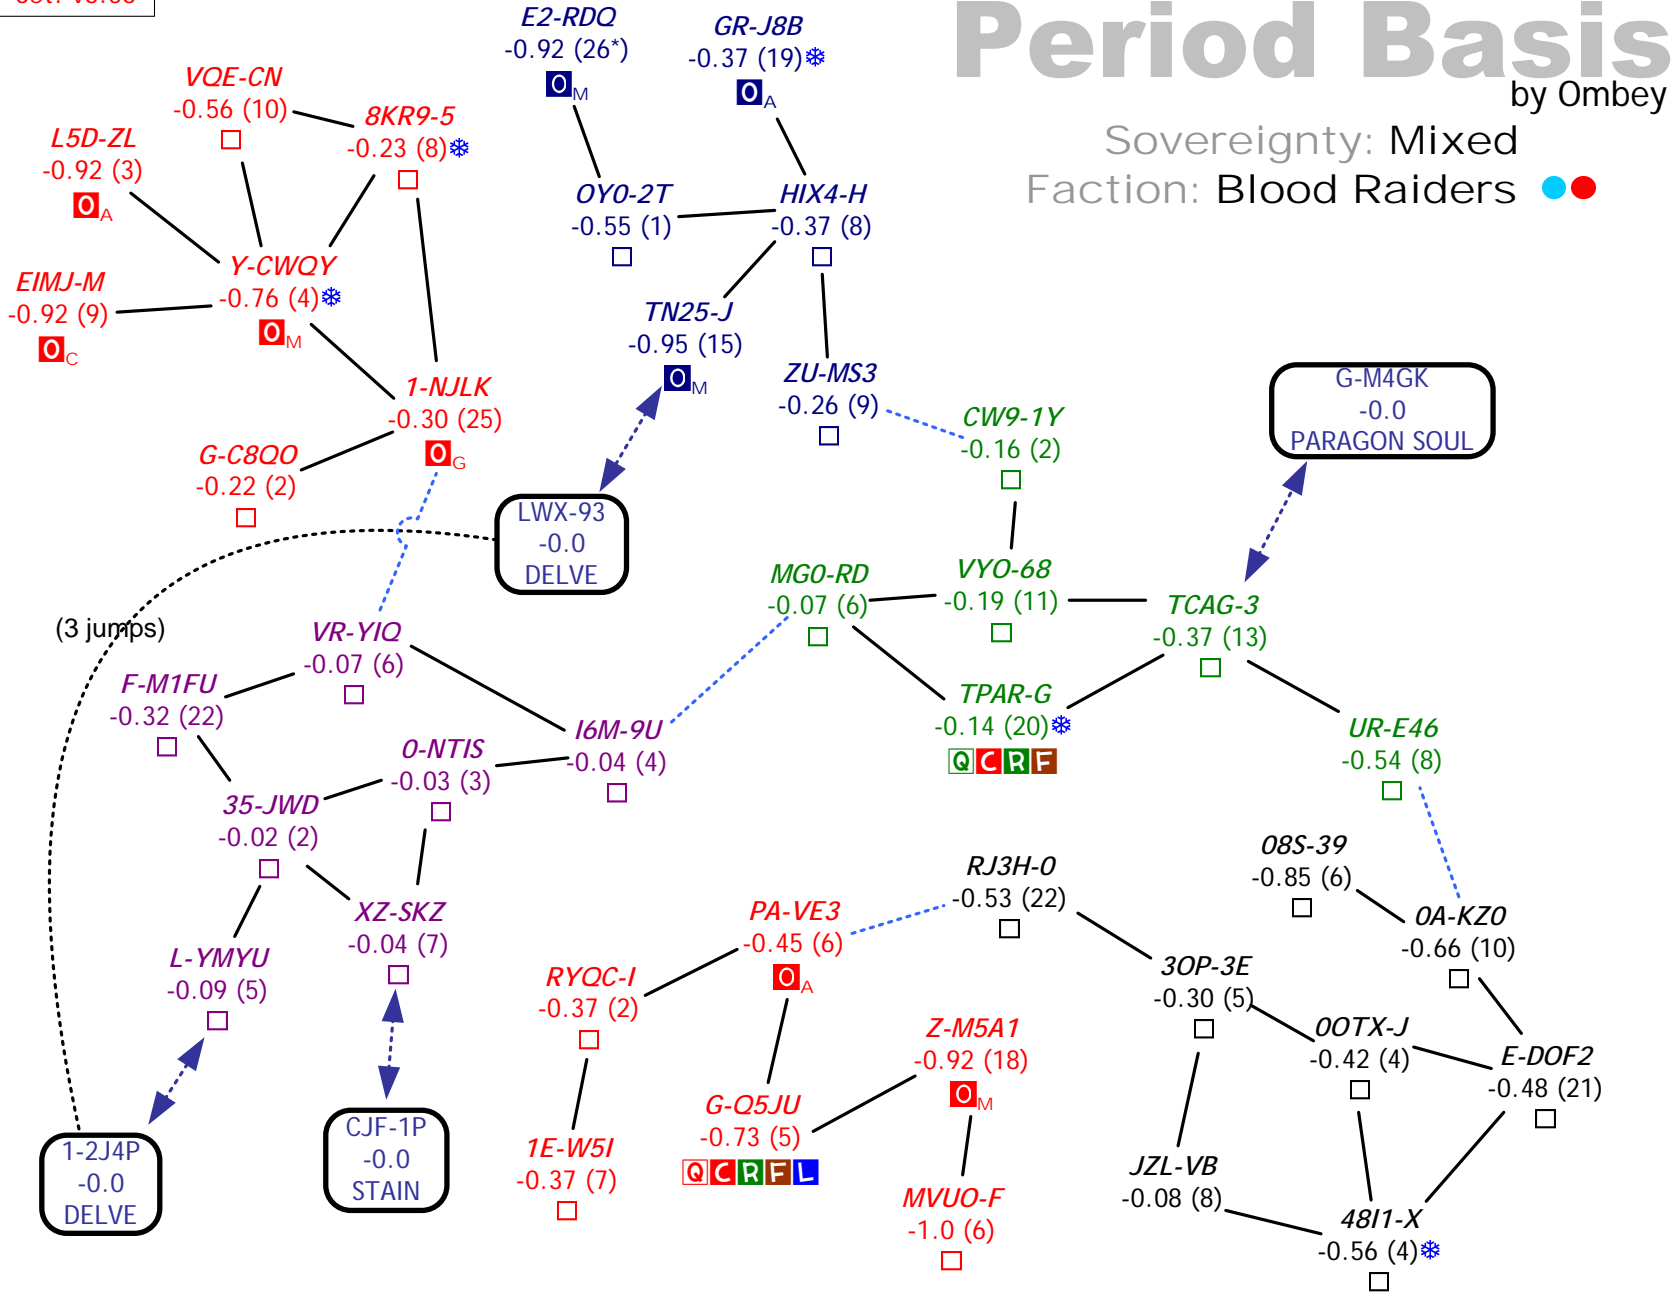

Paragon Soul

by Ombey

Sovereignty: Mixed
 Faction: Sanshas ●●

Period Basis

by Ombey

Sovereignty: Mixed

Faction: Blood Raiders ● ●

Set: v3.56