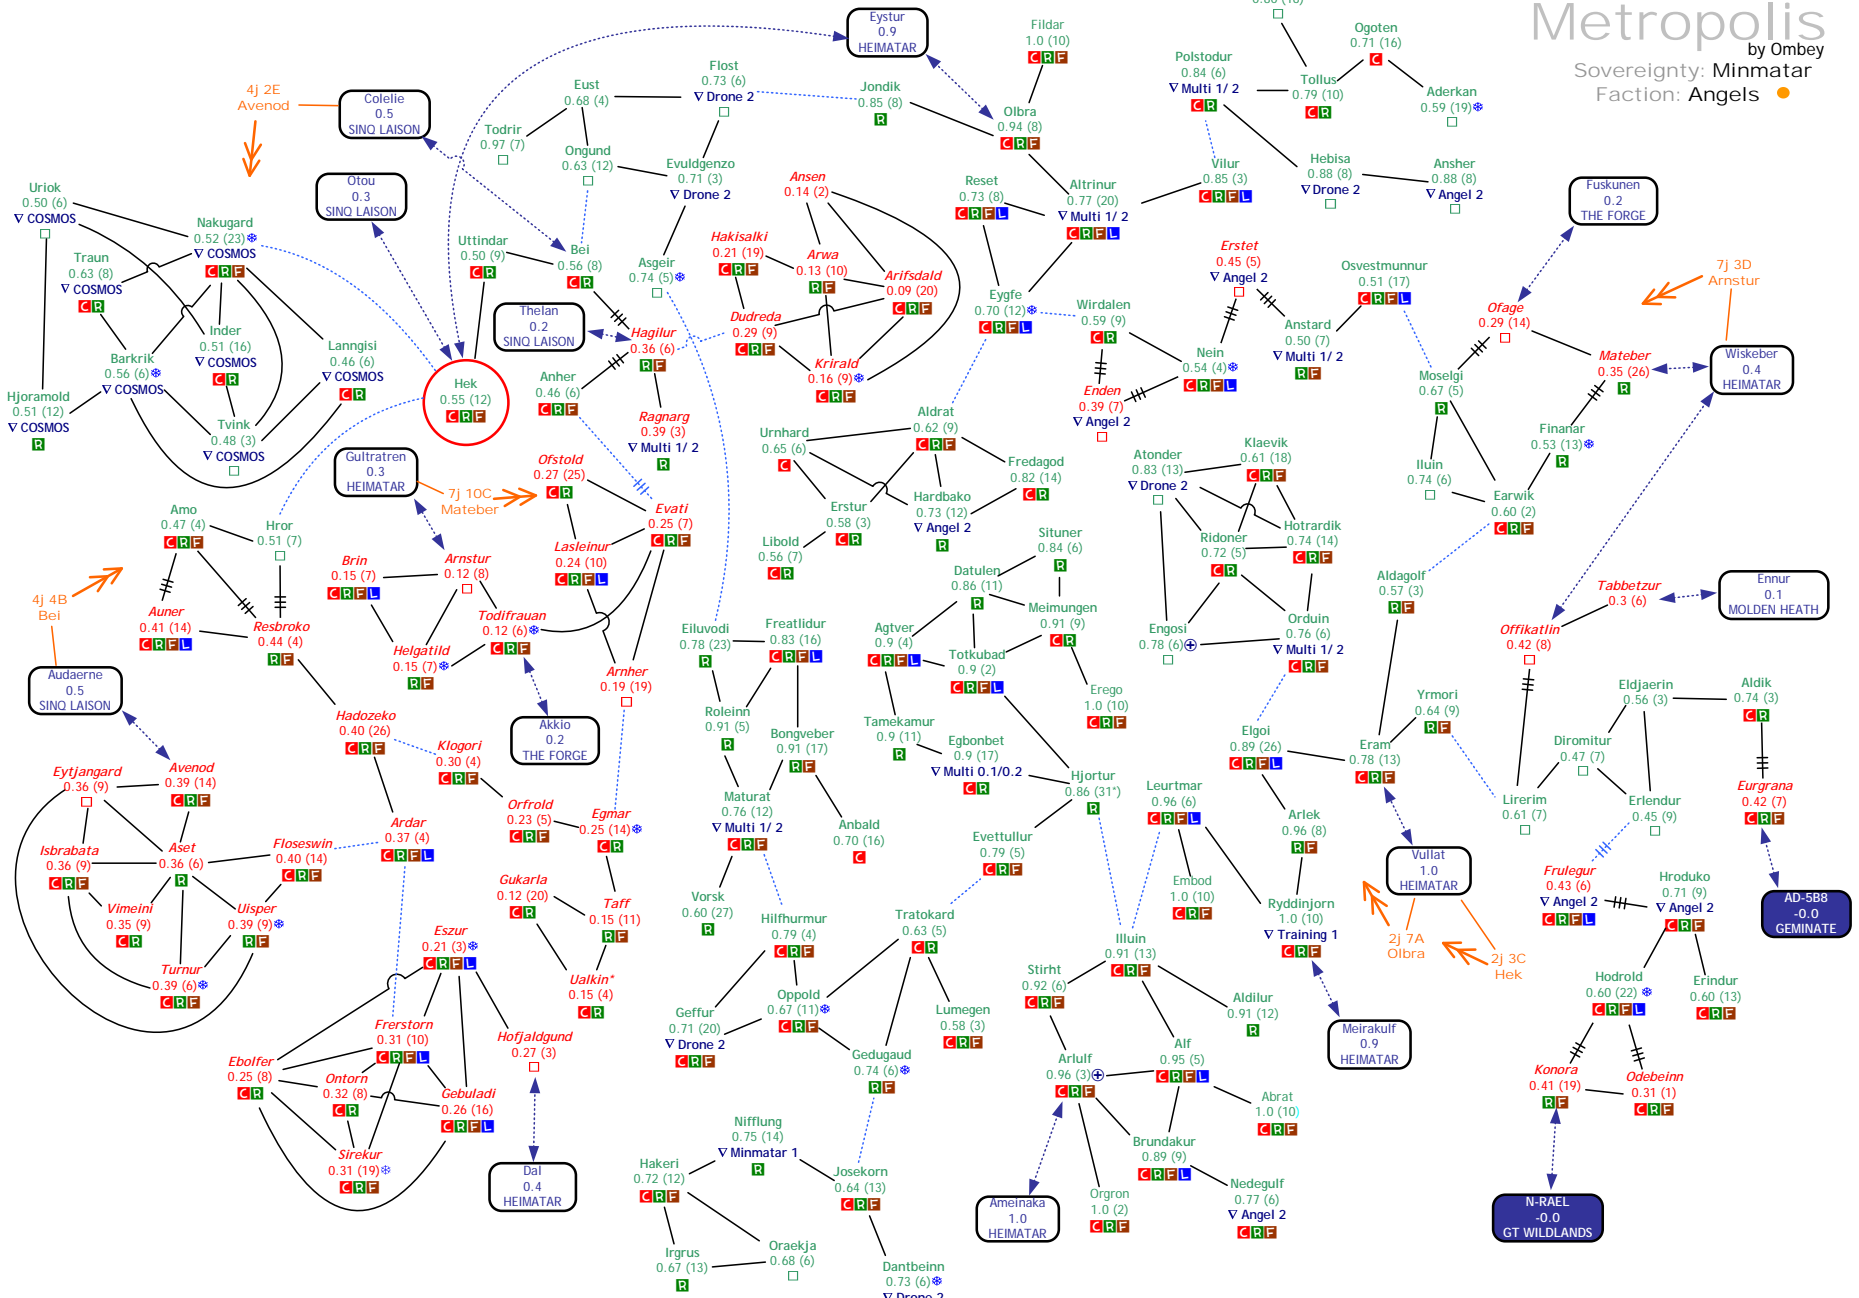

Metropolis

by Ombey
Sovereignty: Minmatar
Faction: Angels

Set: v3.56