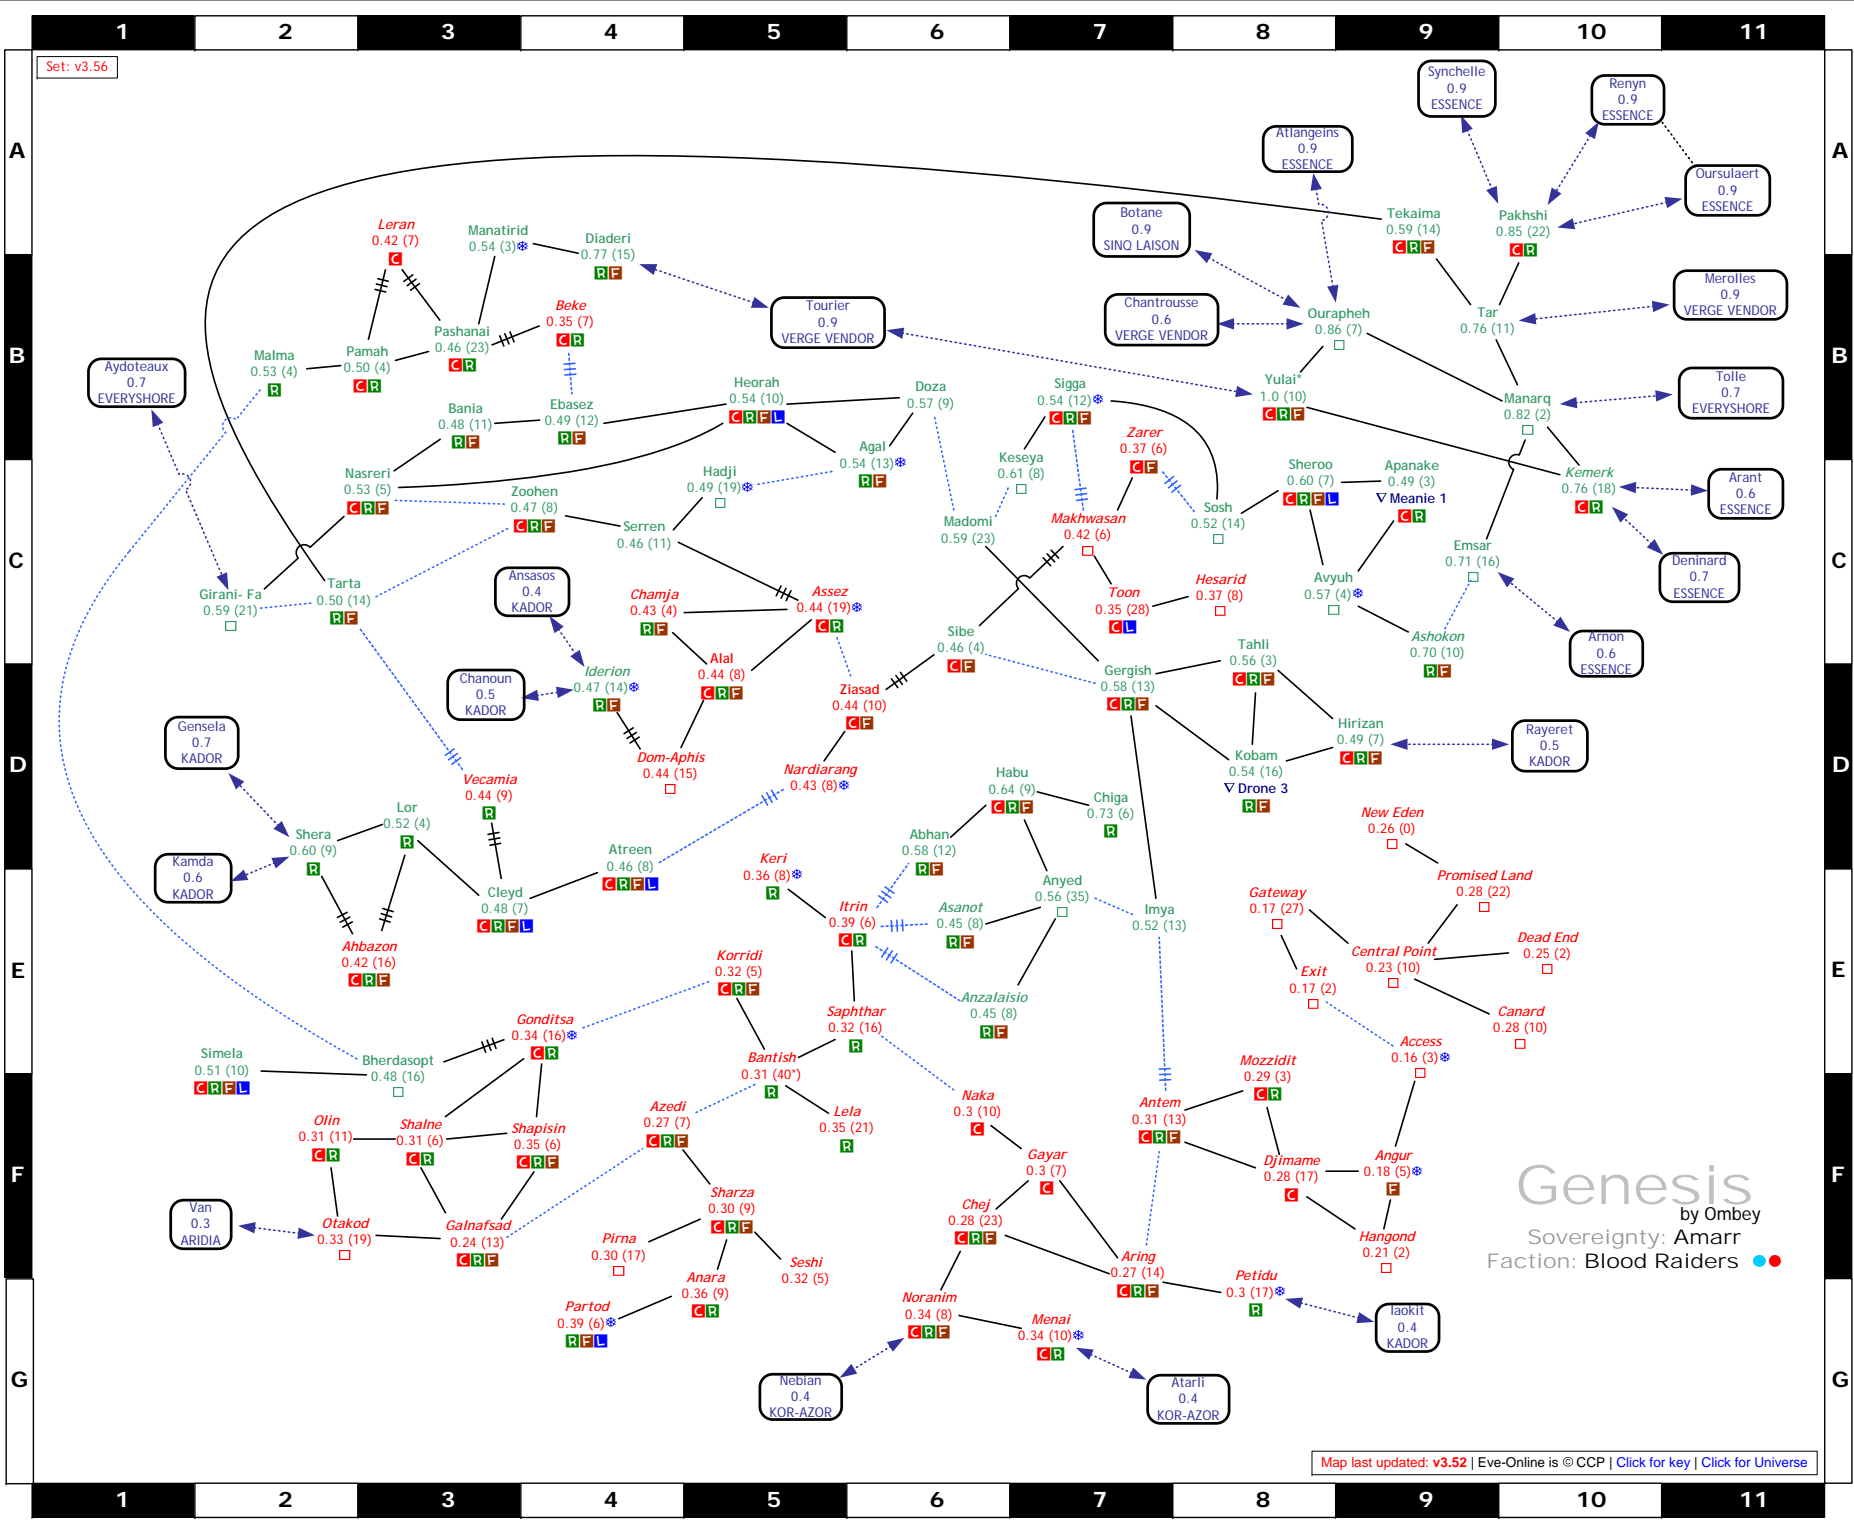

A
B
C
D
E
F
G

A
B
C
D
E
F
G

The Forge
by Ombey
Sovereignty: Caldari
Faction: Guristas ●●

Fountain

by Ombey

Sovereignty: Mixed
Faction: Serpents ●●

Geminate

by Ombey
Sovereignty: Mixed
Faction: Guristas ●●