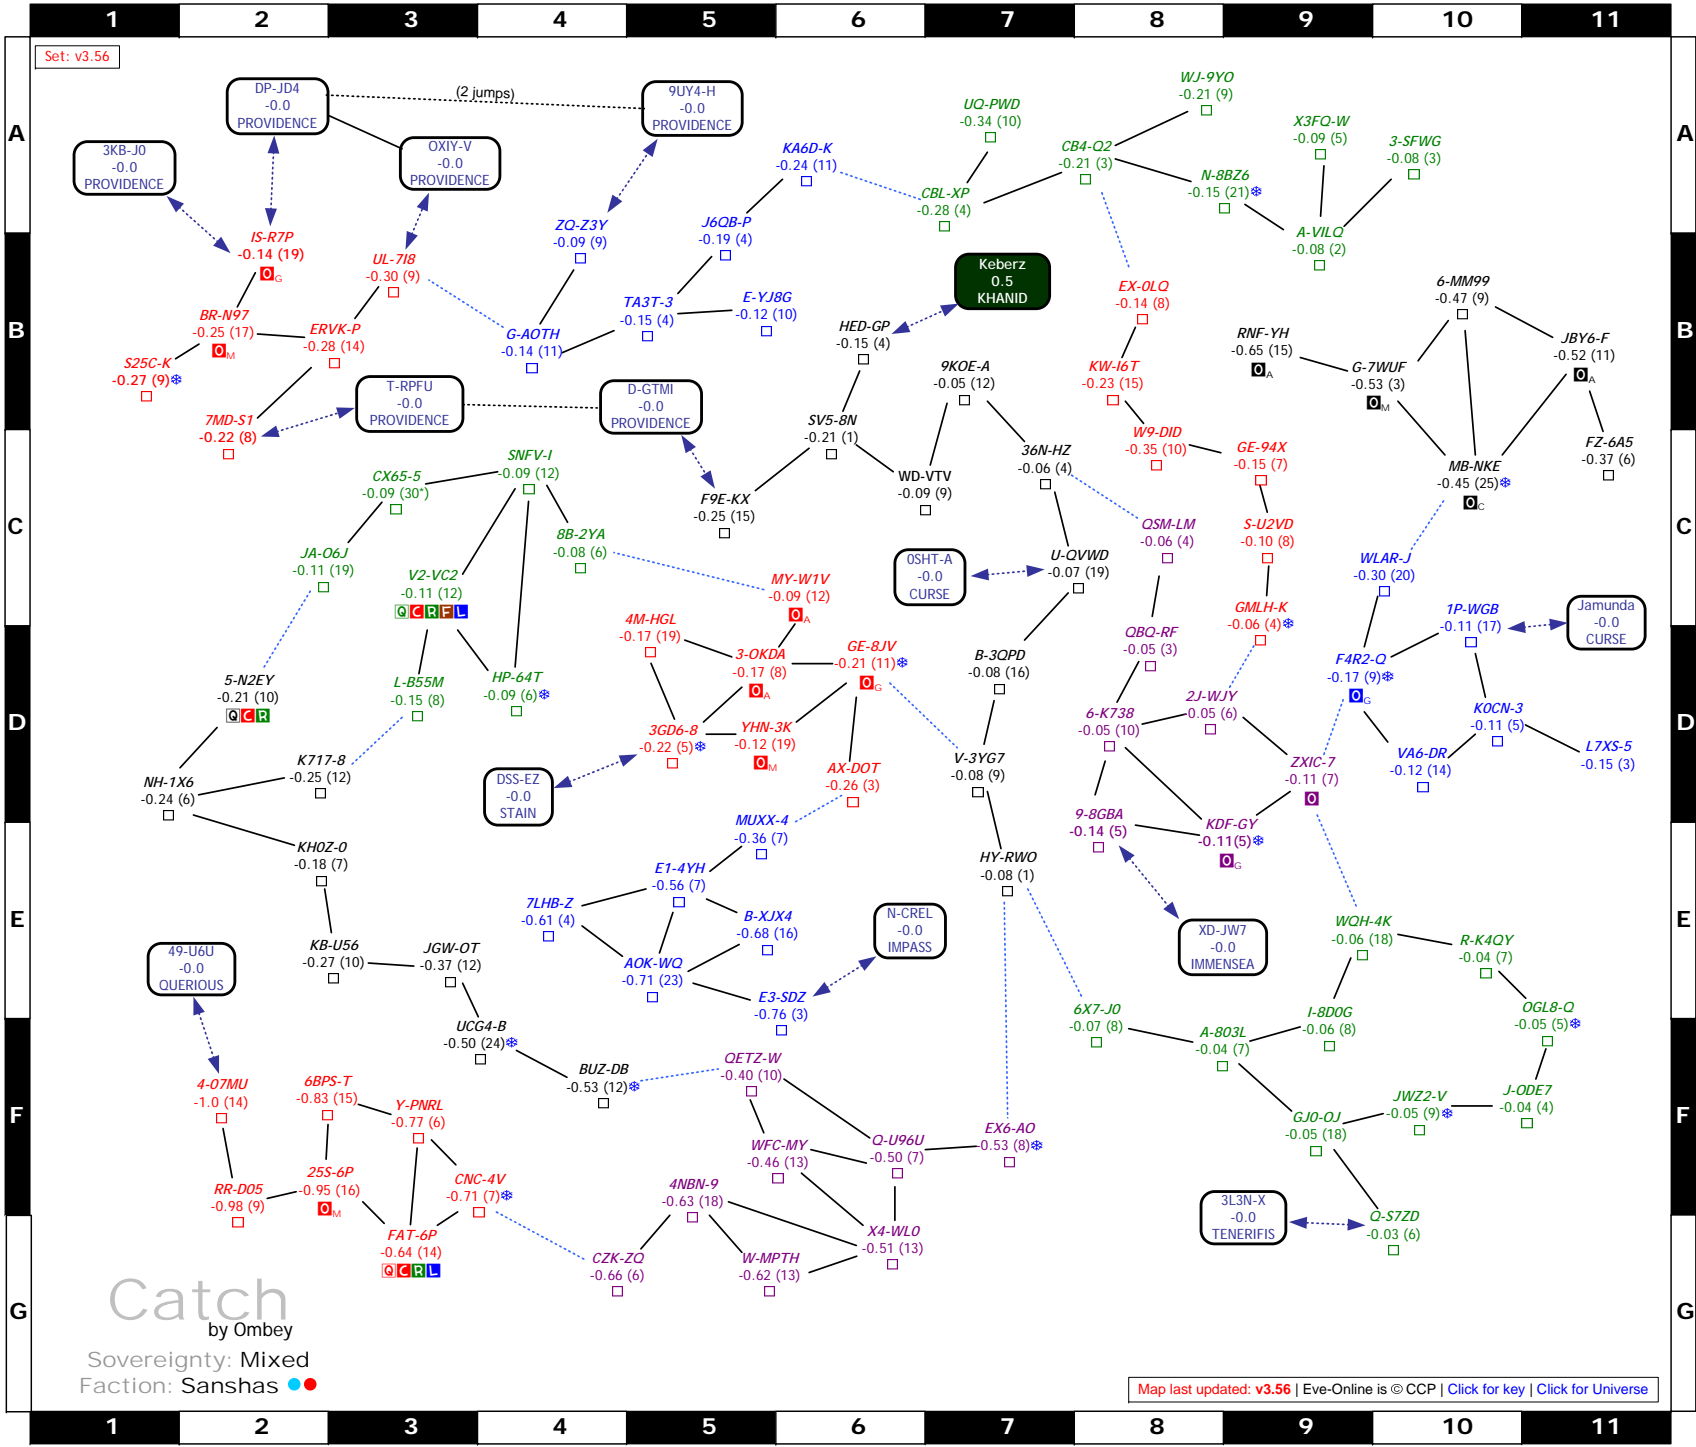

Set: v3.56

Catch

by Ombey

Sovereignty: Mixed
Faction: Sanshas ●●