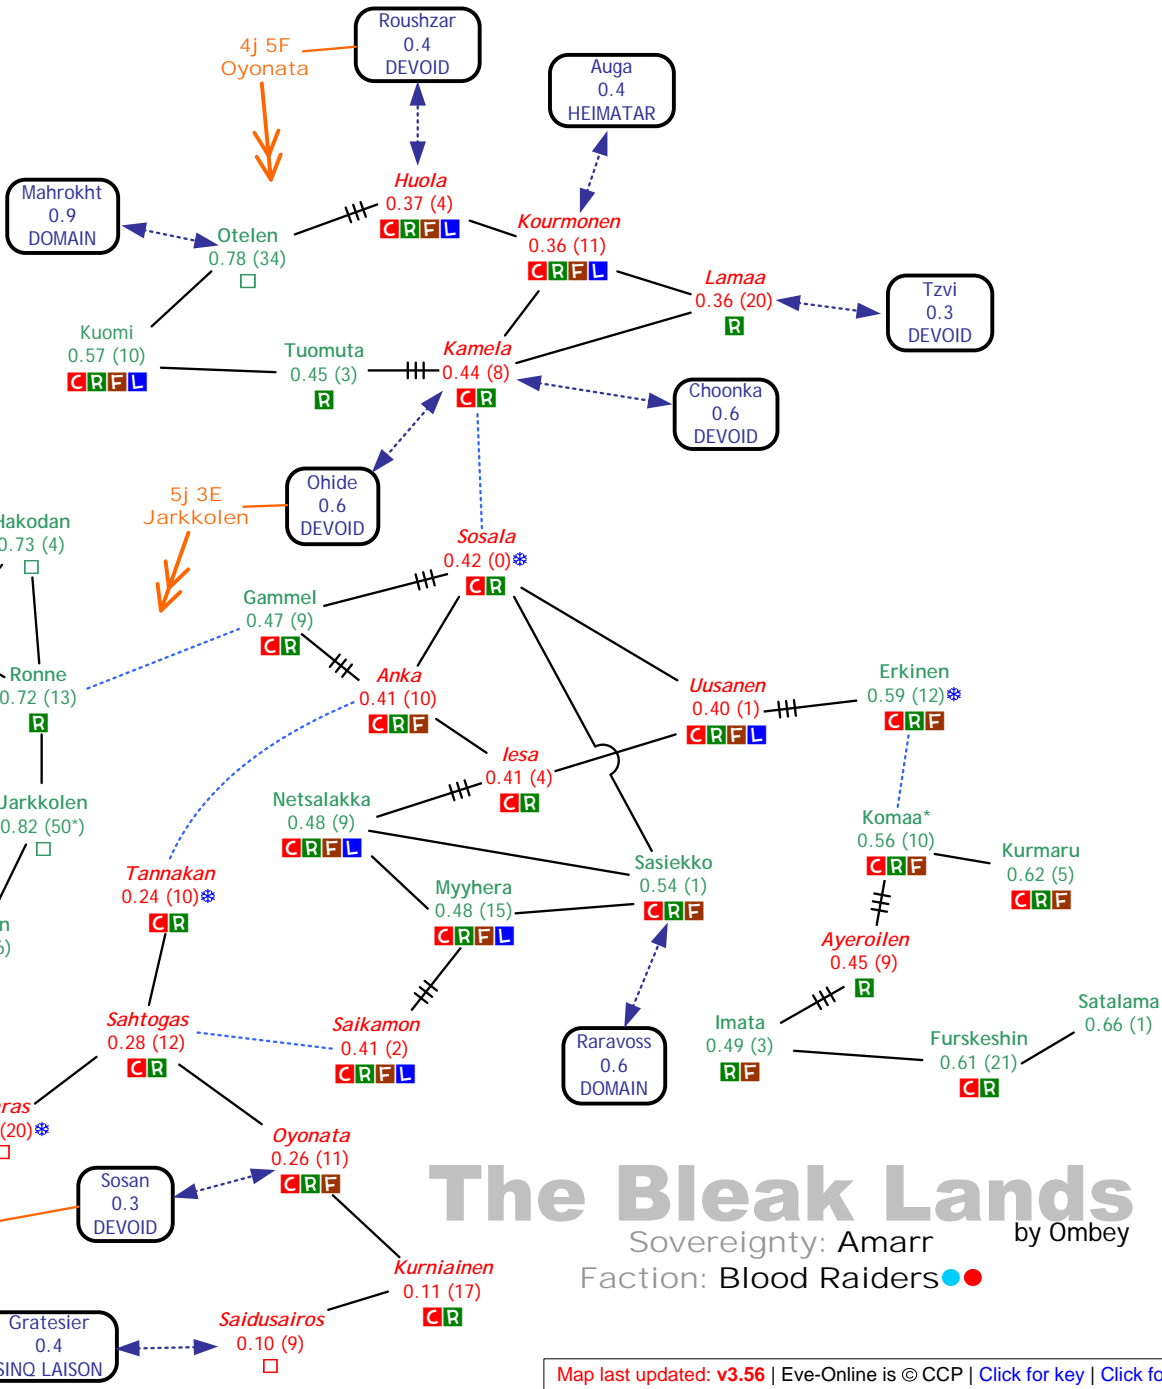

Set: v3.56

Black Rise

by Ombey

Sovereignty: Caldari
Faction: Guristas ●●

Actual sec. status to follow data dump

Map last updated: v3.56 | Eve-Online is © CCP | [Click for key](#) | [Click for Universe](#)

Branch
by Ombey
Sovereignty: Mixed
Faction: Guristas ●●