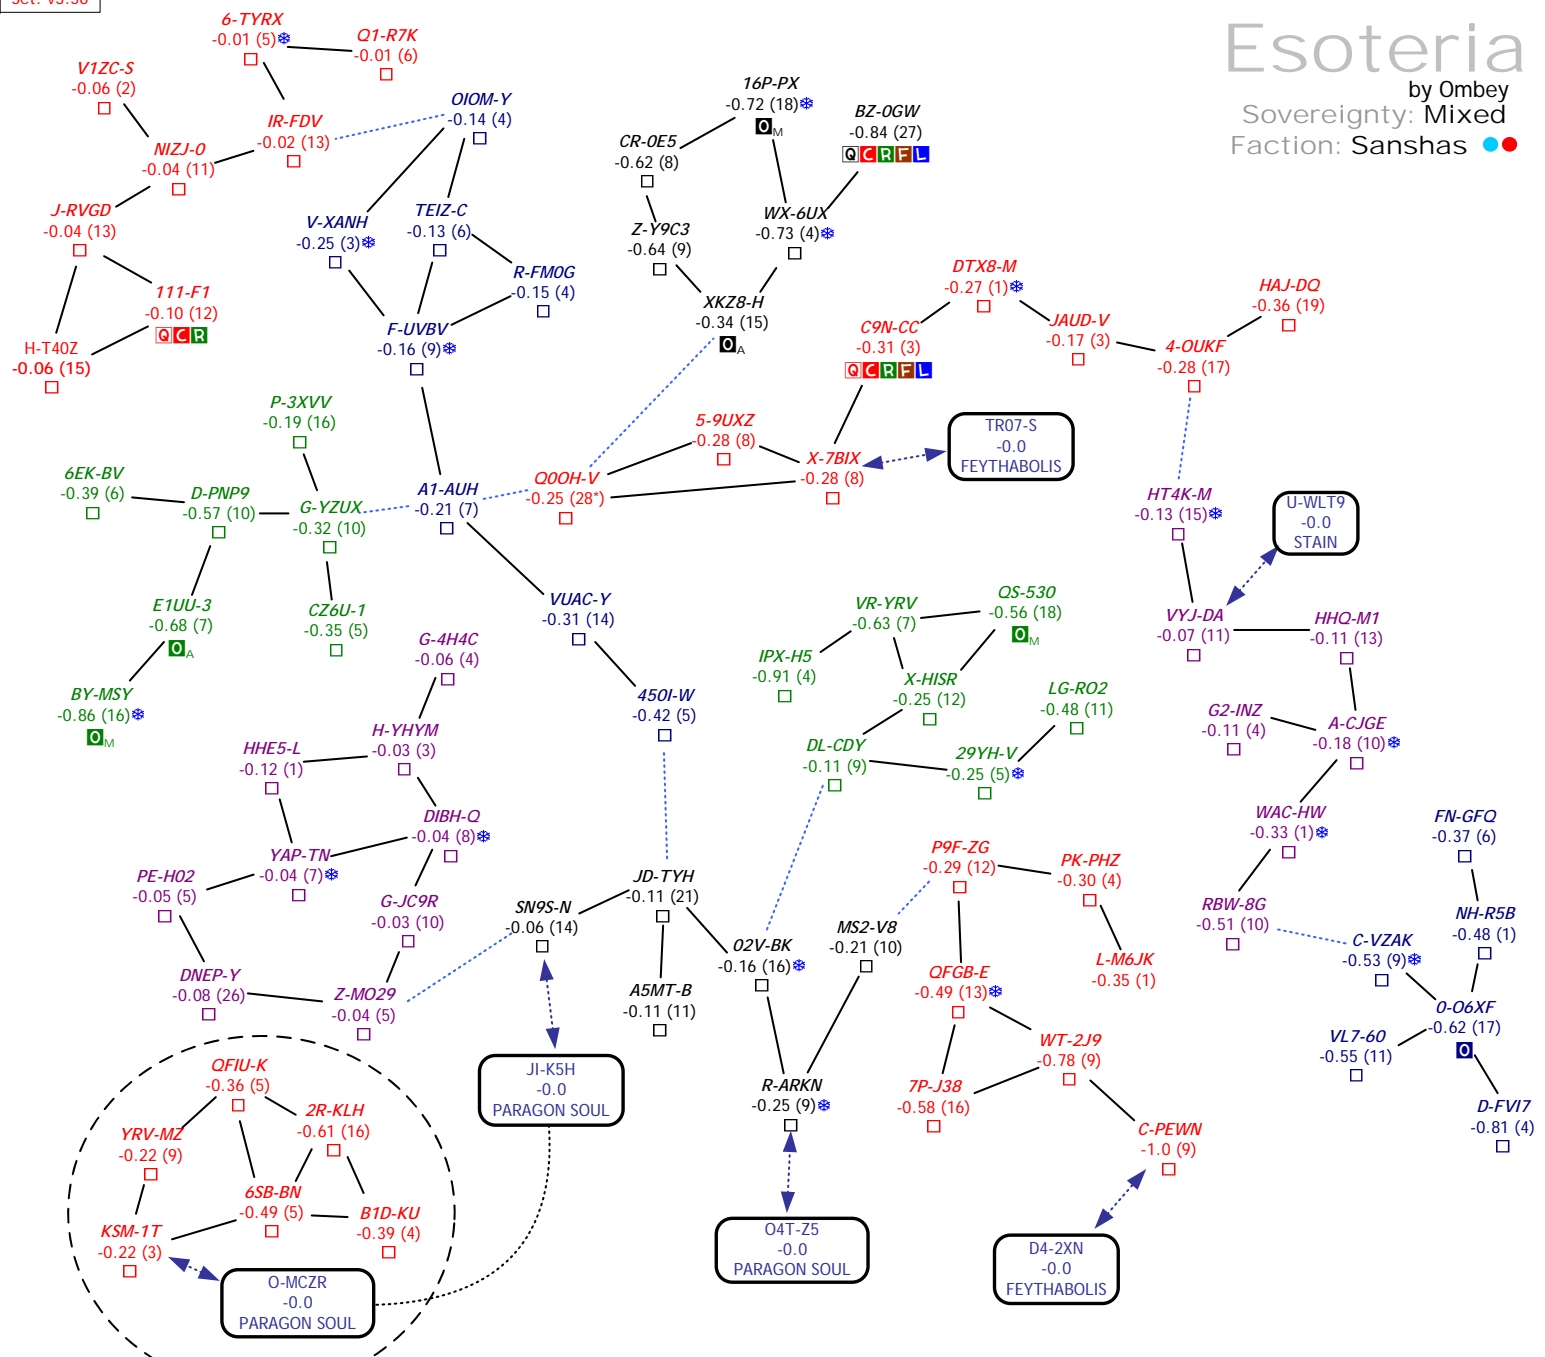

Set: v3.56

Esoteria

by Ombey
Sovereignty: Mixed
Faction: Sanshas

Map last updated: v3.55 | Eve-Online is © CCP | [Click for key](#) | [Click for Universe](#)