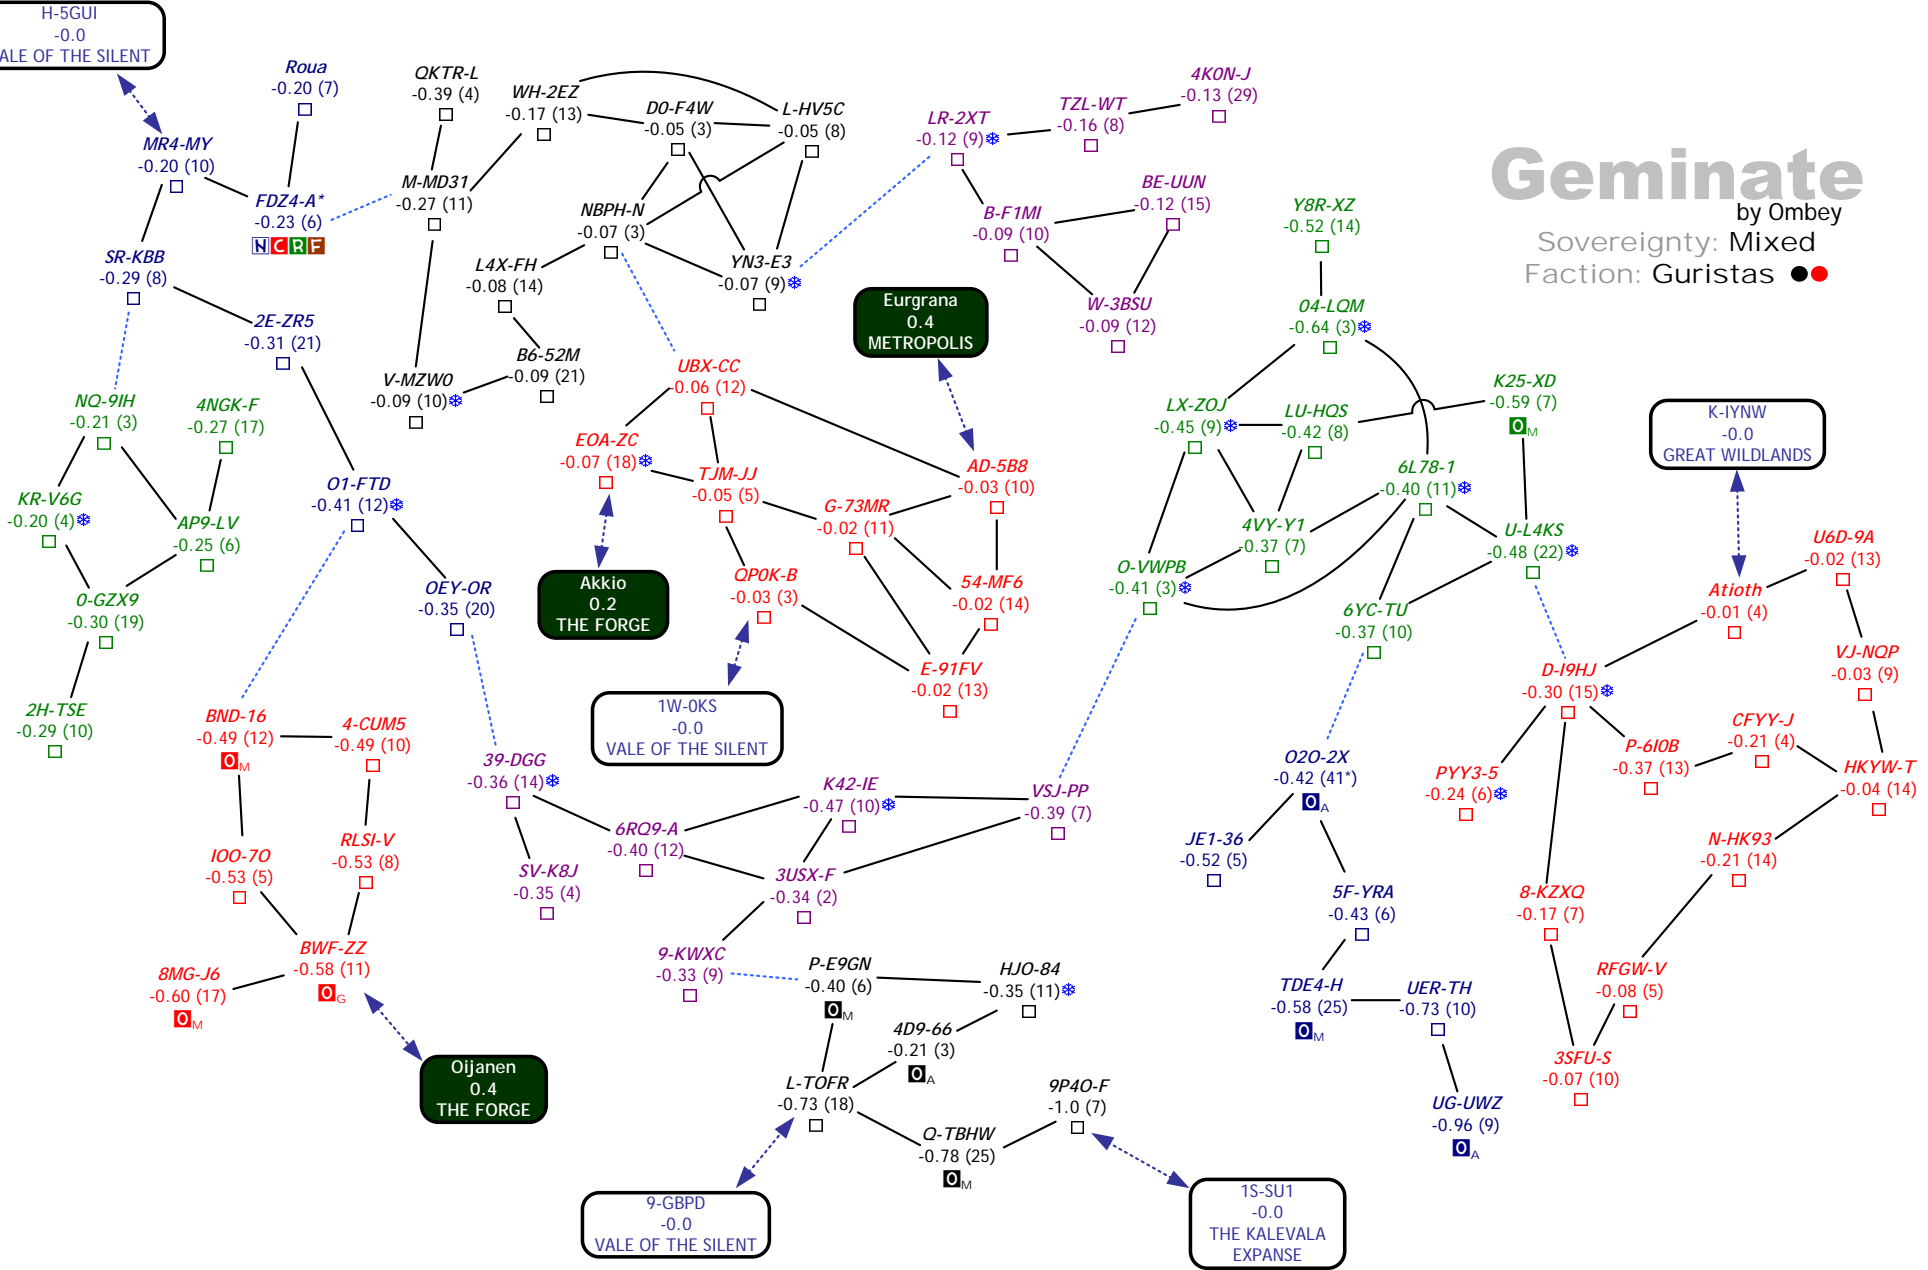

A
B
C
D
E
F
G

A
B
C
D
E
F
G

The Forge
by Ombey
Sovereignty: Caldari
Faction: Guristas ●●

Fountain

by Ombey

Sovereignty: Mixed
Faction: Serpents ●●

Geminate

by Ombey
Sovereignty: Mixed
Faction: Guristas ●●