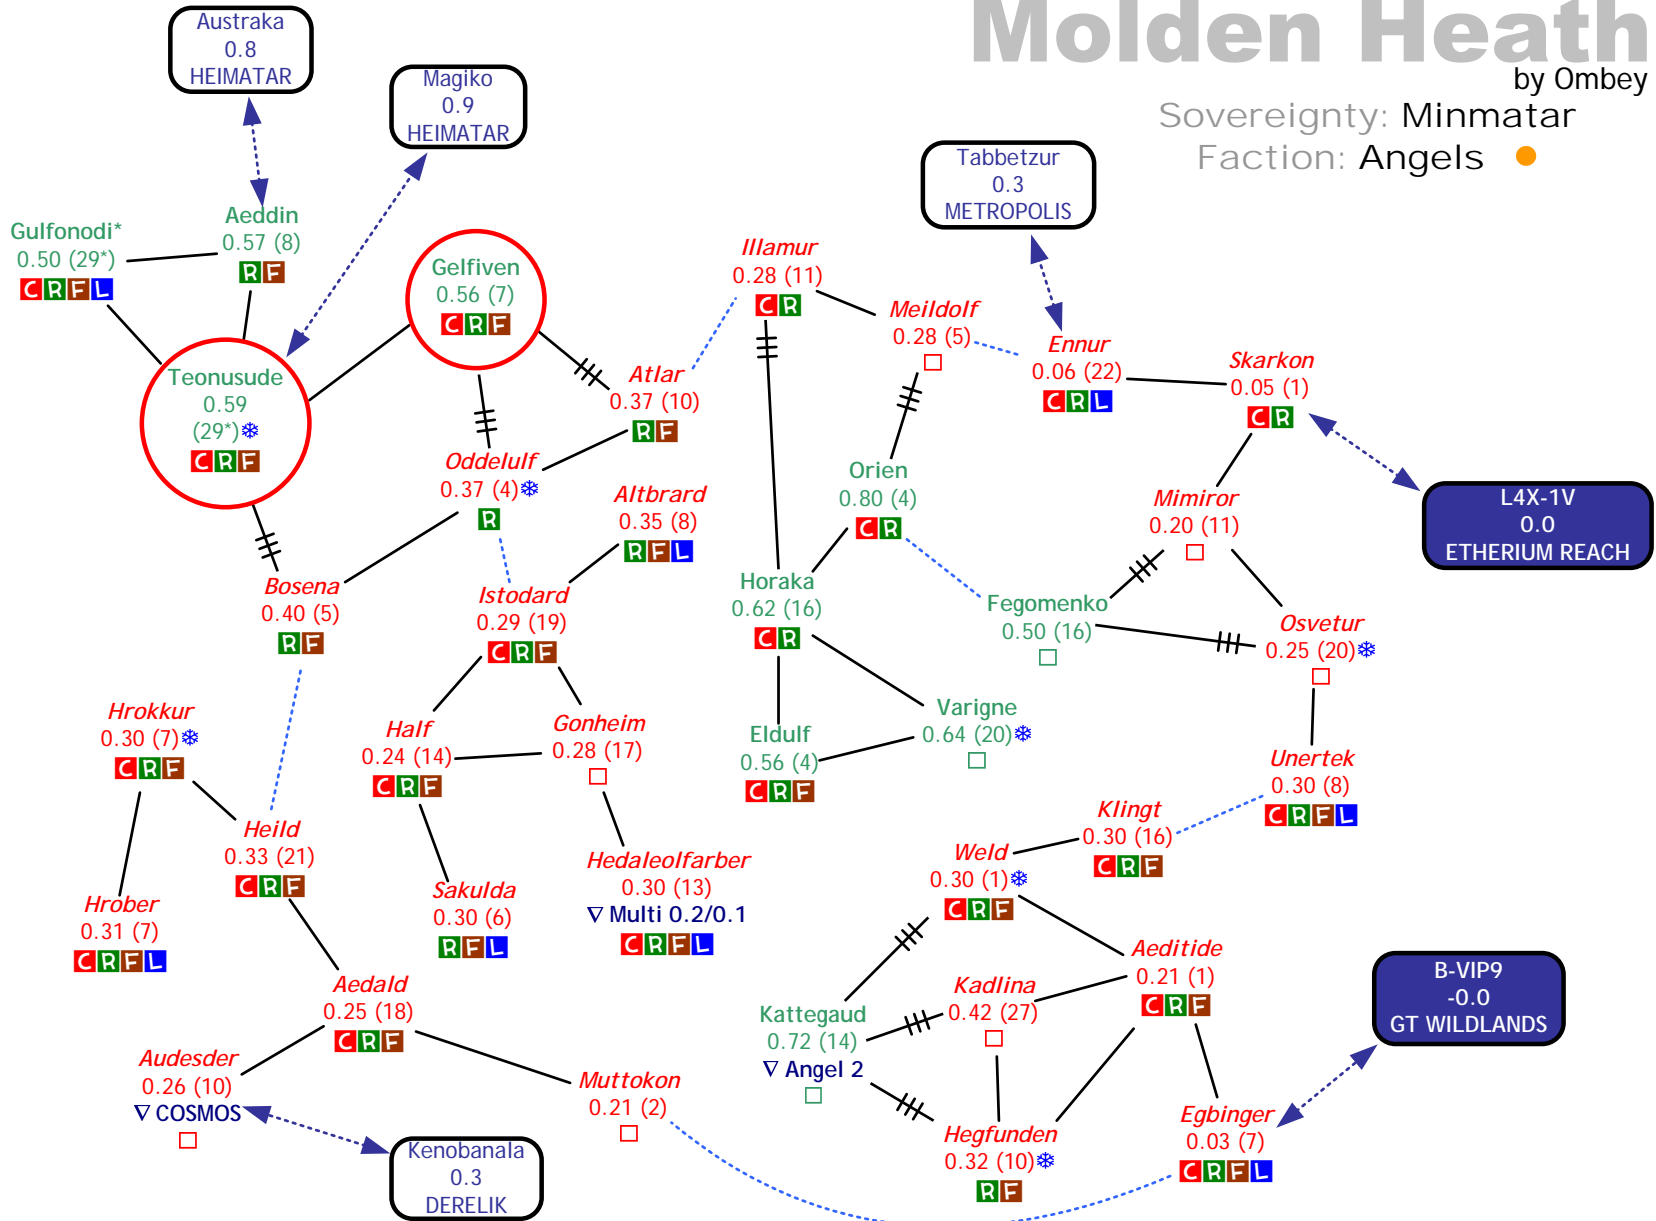

Metropolis

by Ombey
Sovereignty: Minmatar
Faction: Angels

Set: v3.56

Molden Heath

by Ombey

Sovereignty: Minmatar

Faction: Angels ●

Oasa