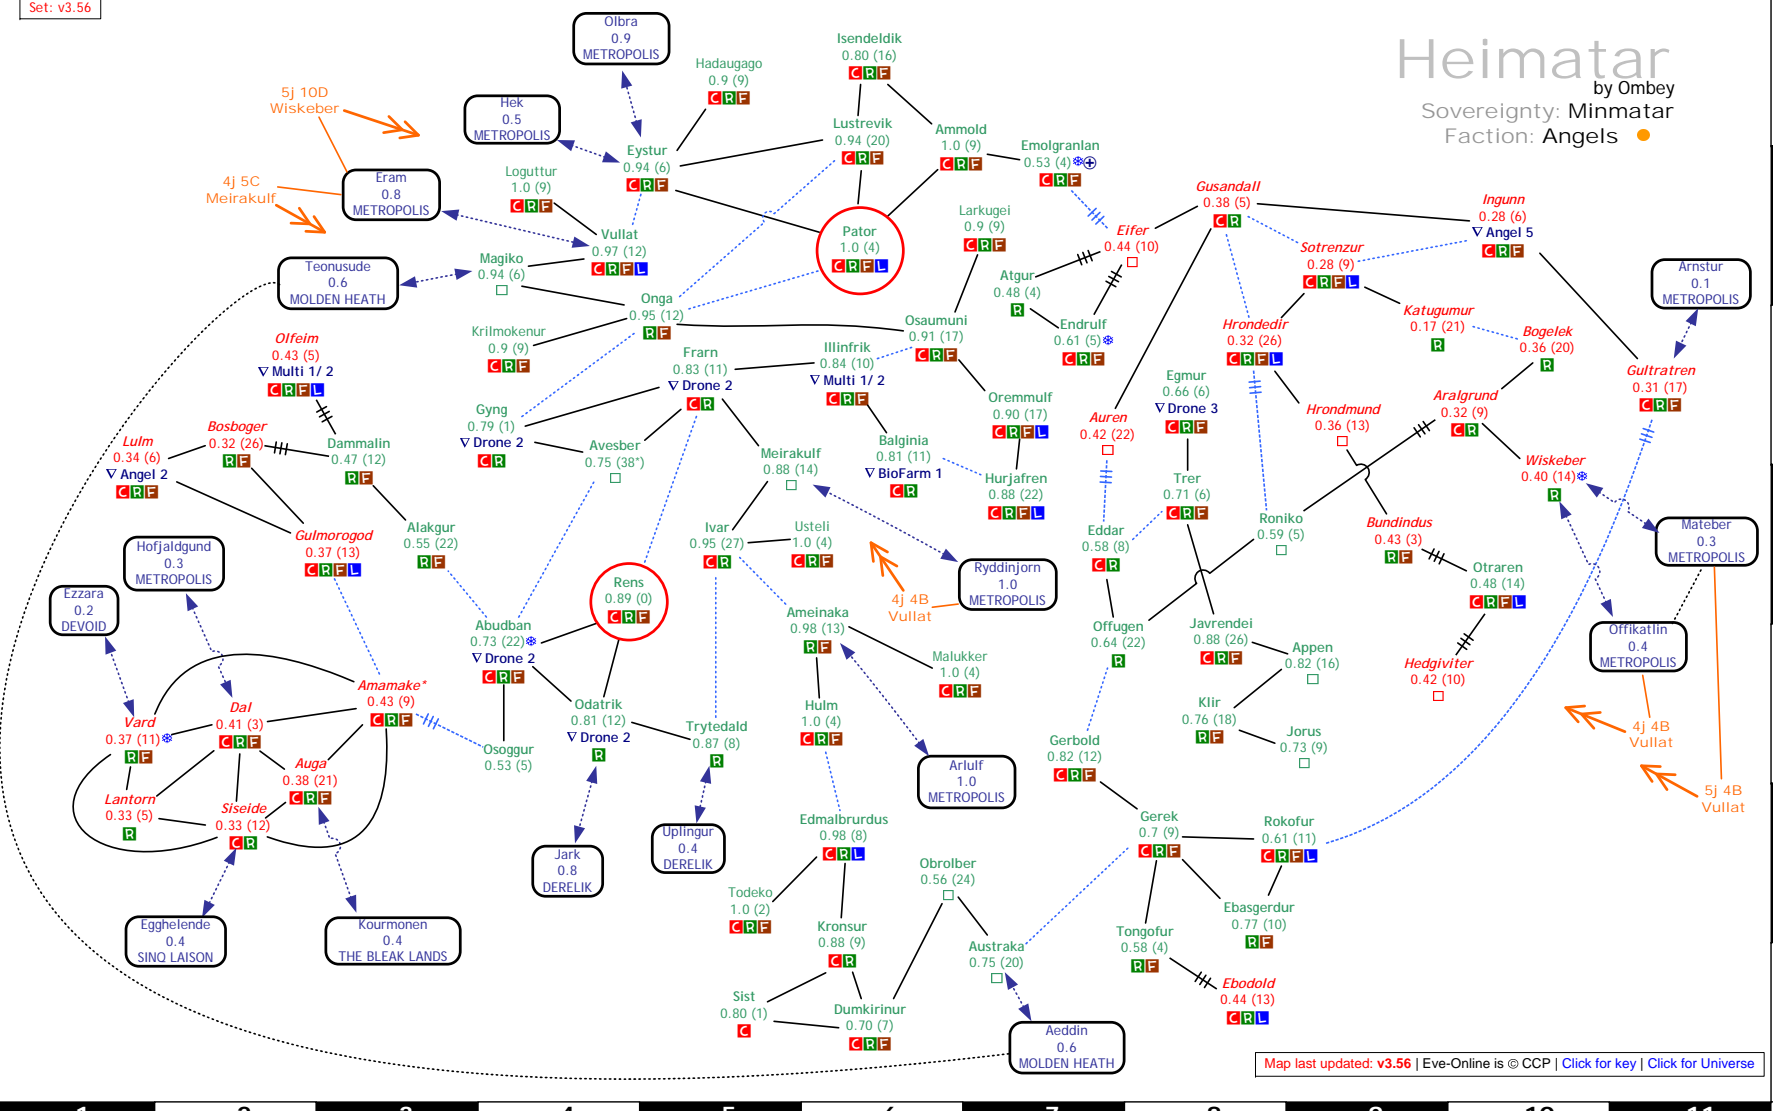

Heimatar

by Ombey
Sovereignty: Minmatar
Faction: Angels ●

Set: v3.56