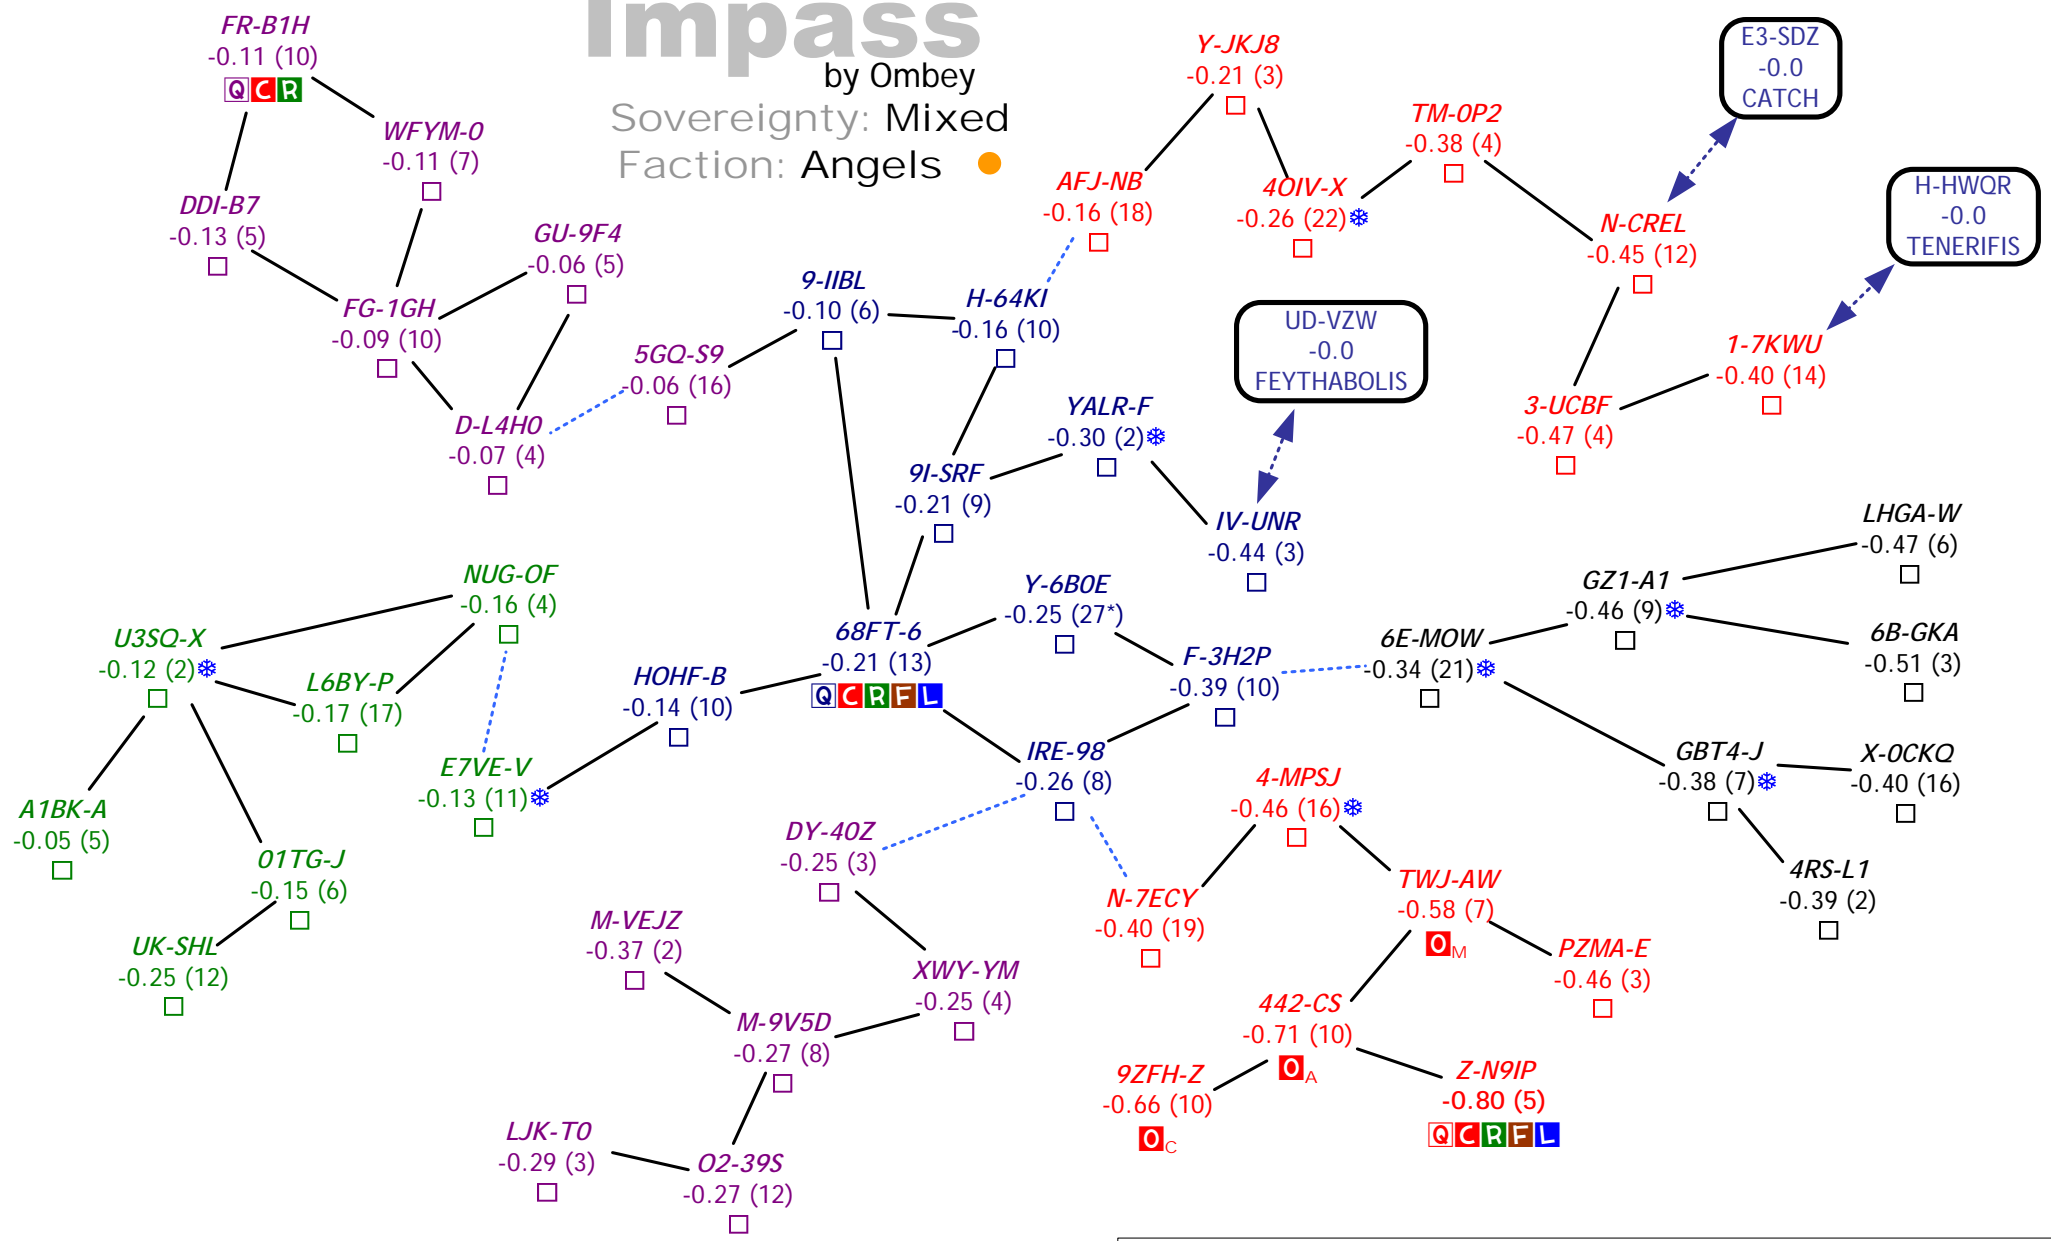

Set: v3.56

Set: v3.56

Immensea

by Ombey
Sovereignty: Mixed
Faction: Angels ●

Impass

by Ombey
Sovereignty: Mixed
Faction: Angels ●

Insmother

by Ombey