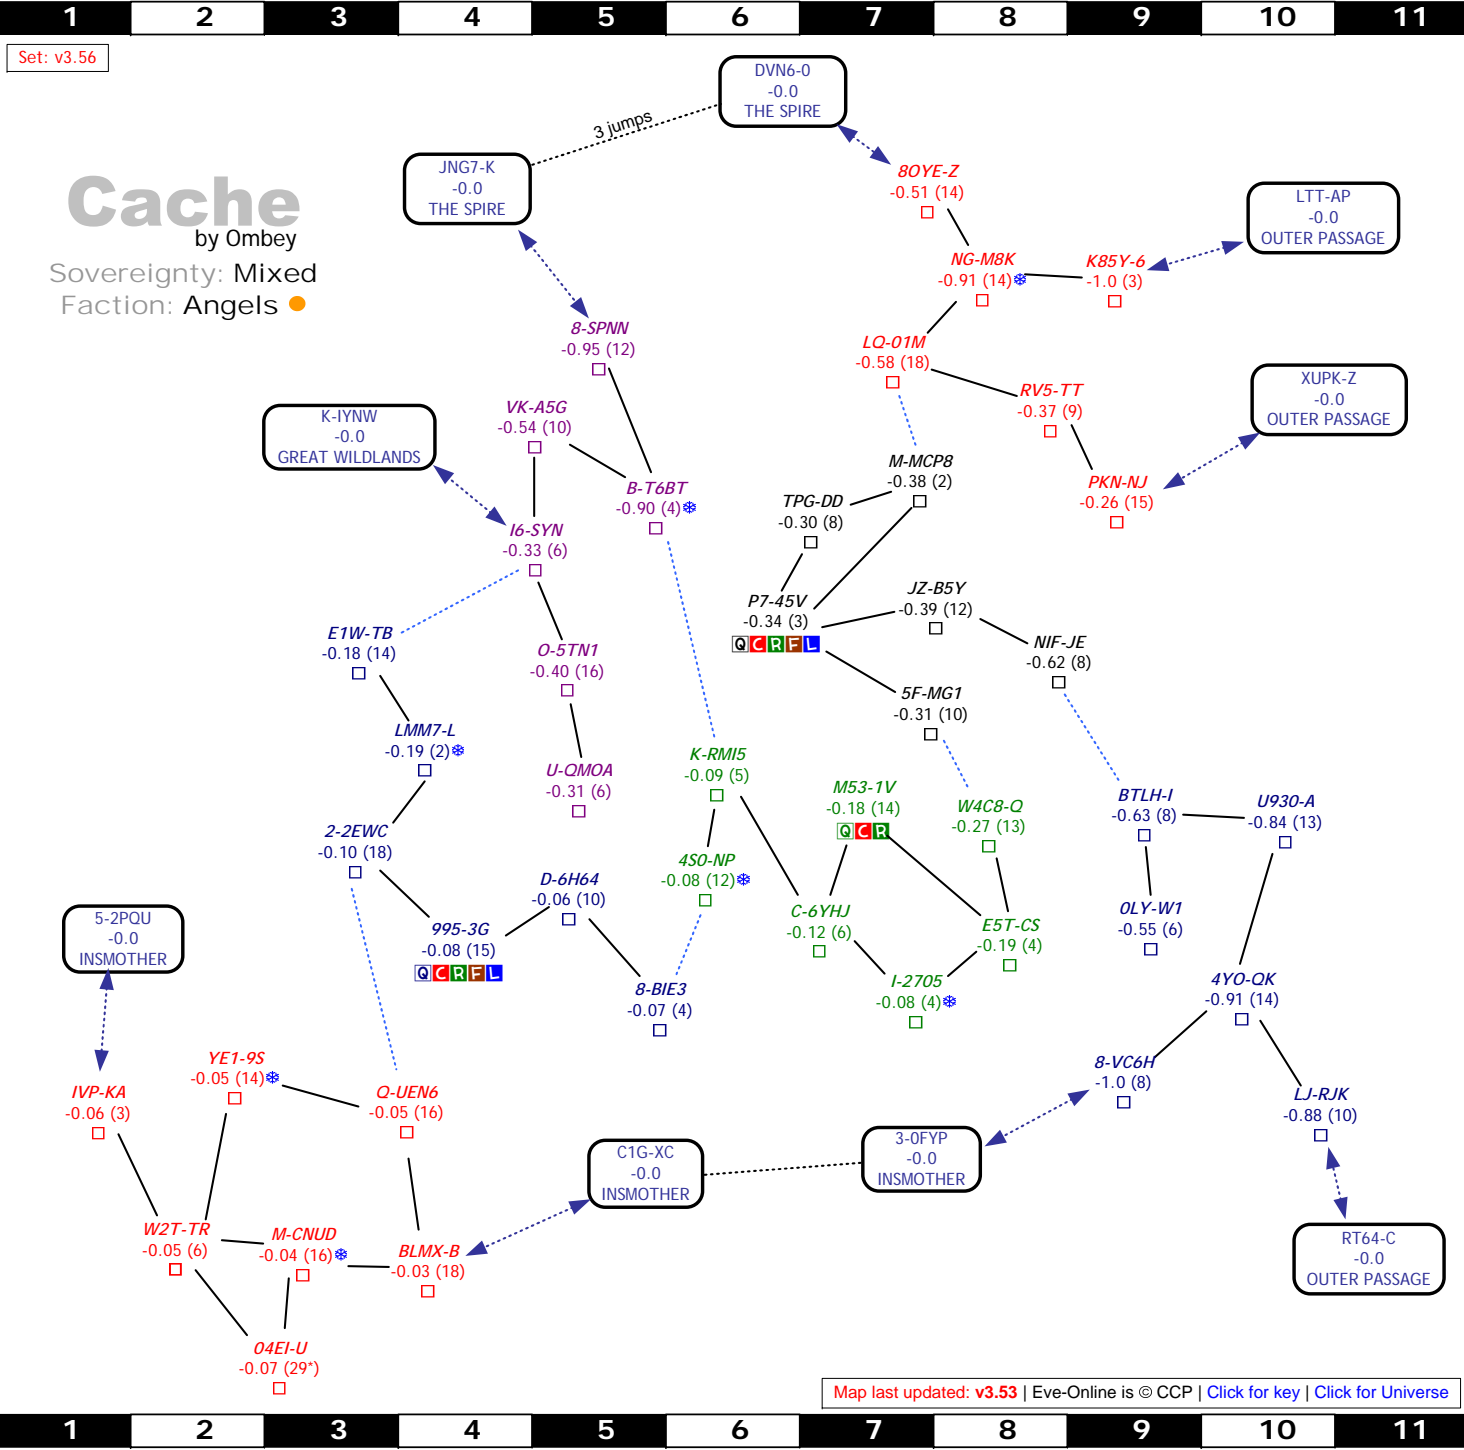

Cache

by Ombey

Sovereignty: Mixed

Faction: Angels ●

A
B
C
D
E
F
G

A
B
C
D
E
F
G