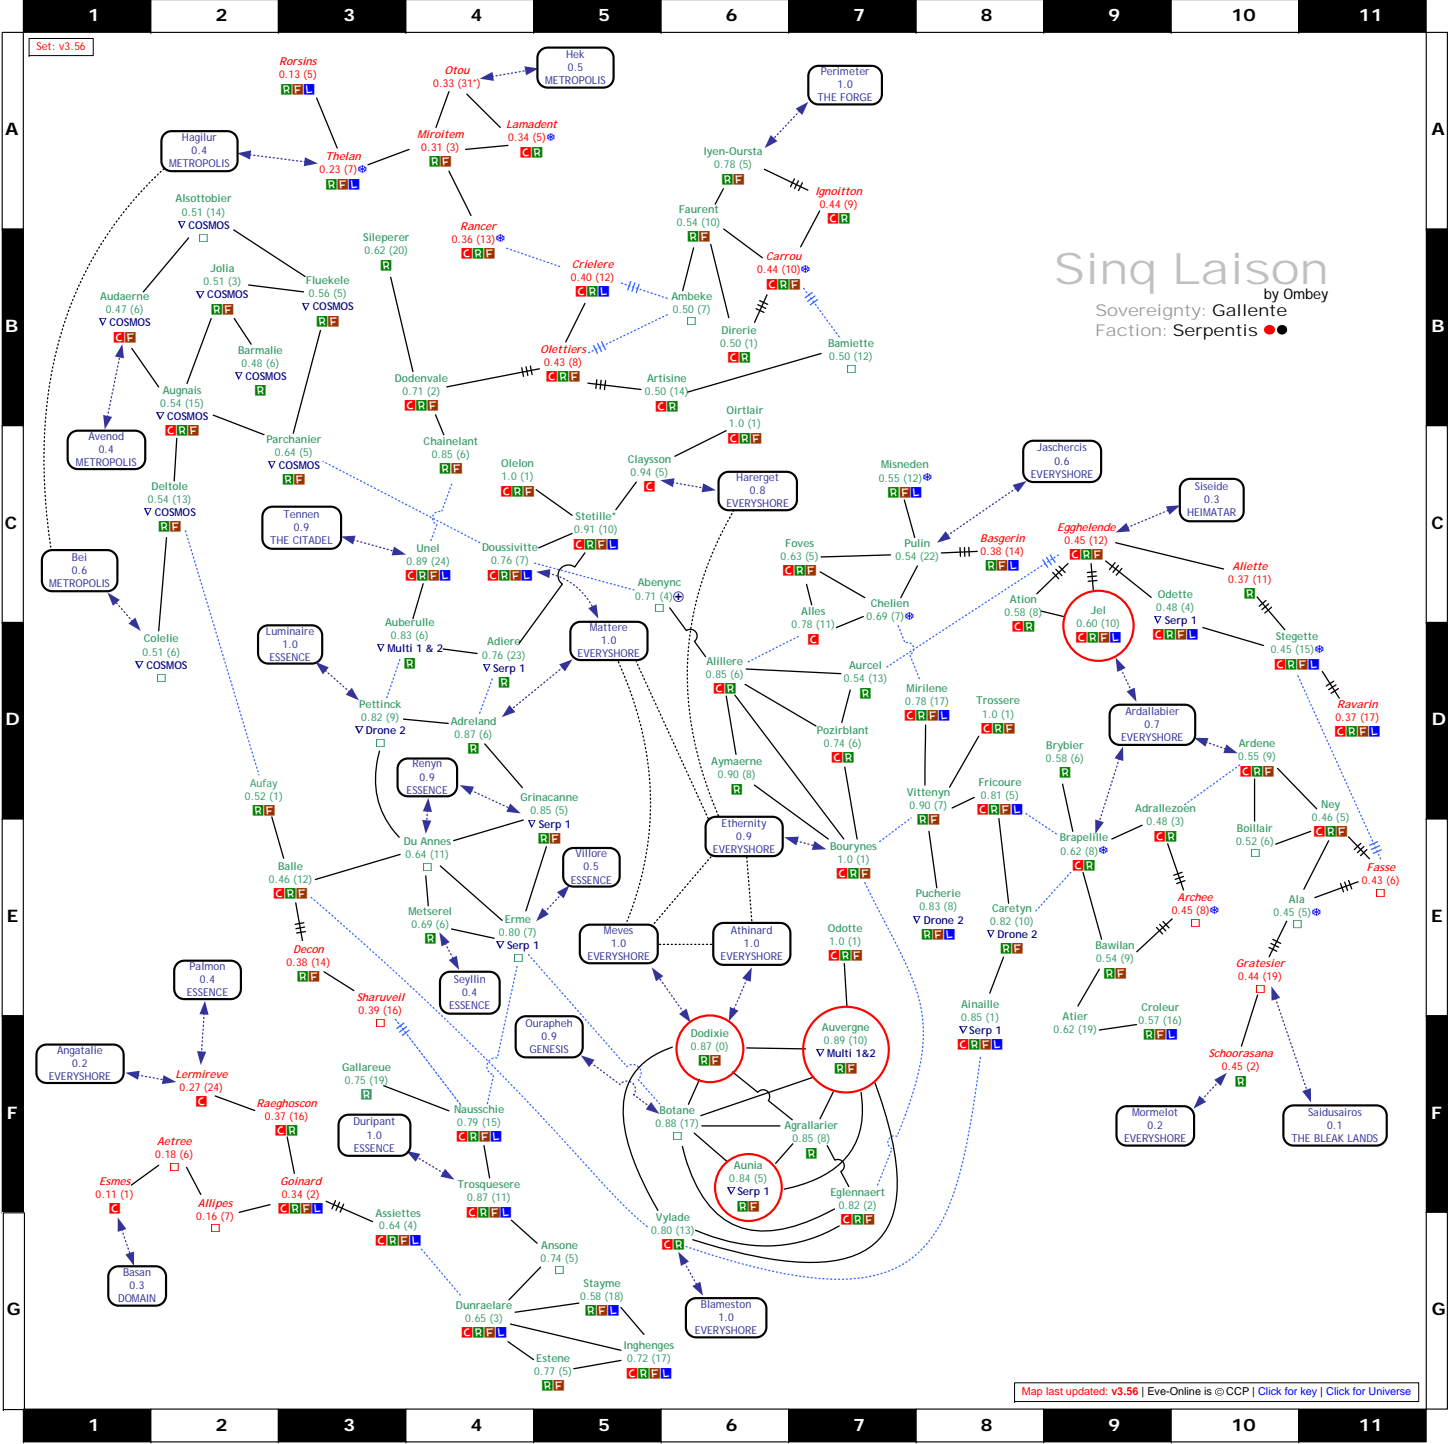

Set: v3.56

Pure Blind

by Ombey
Sovereignty: Mixed
Faction: Guristas ●●

Querious
 by Ombey
 Sovereignty: Mixed
 Faction: Blood Raiders

Scalding Pass

by Ombey

Sovereignty: Mixed
Faction: Angels ●

Sing Laison