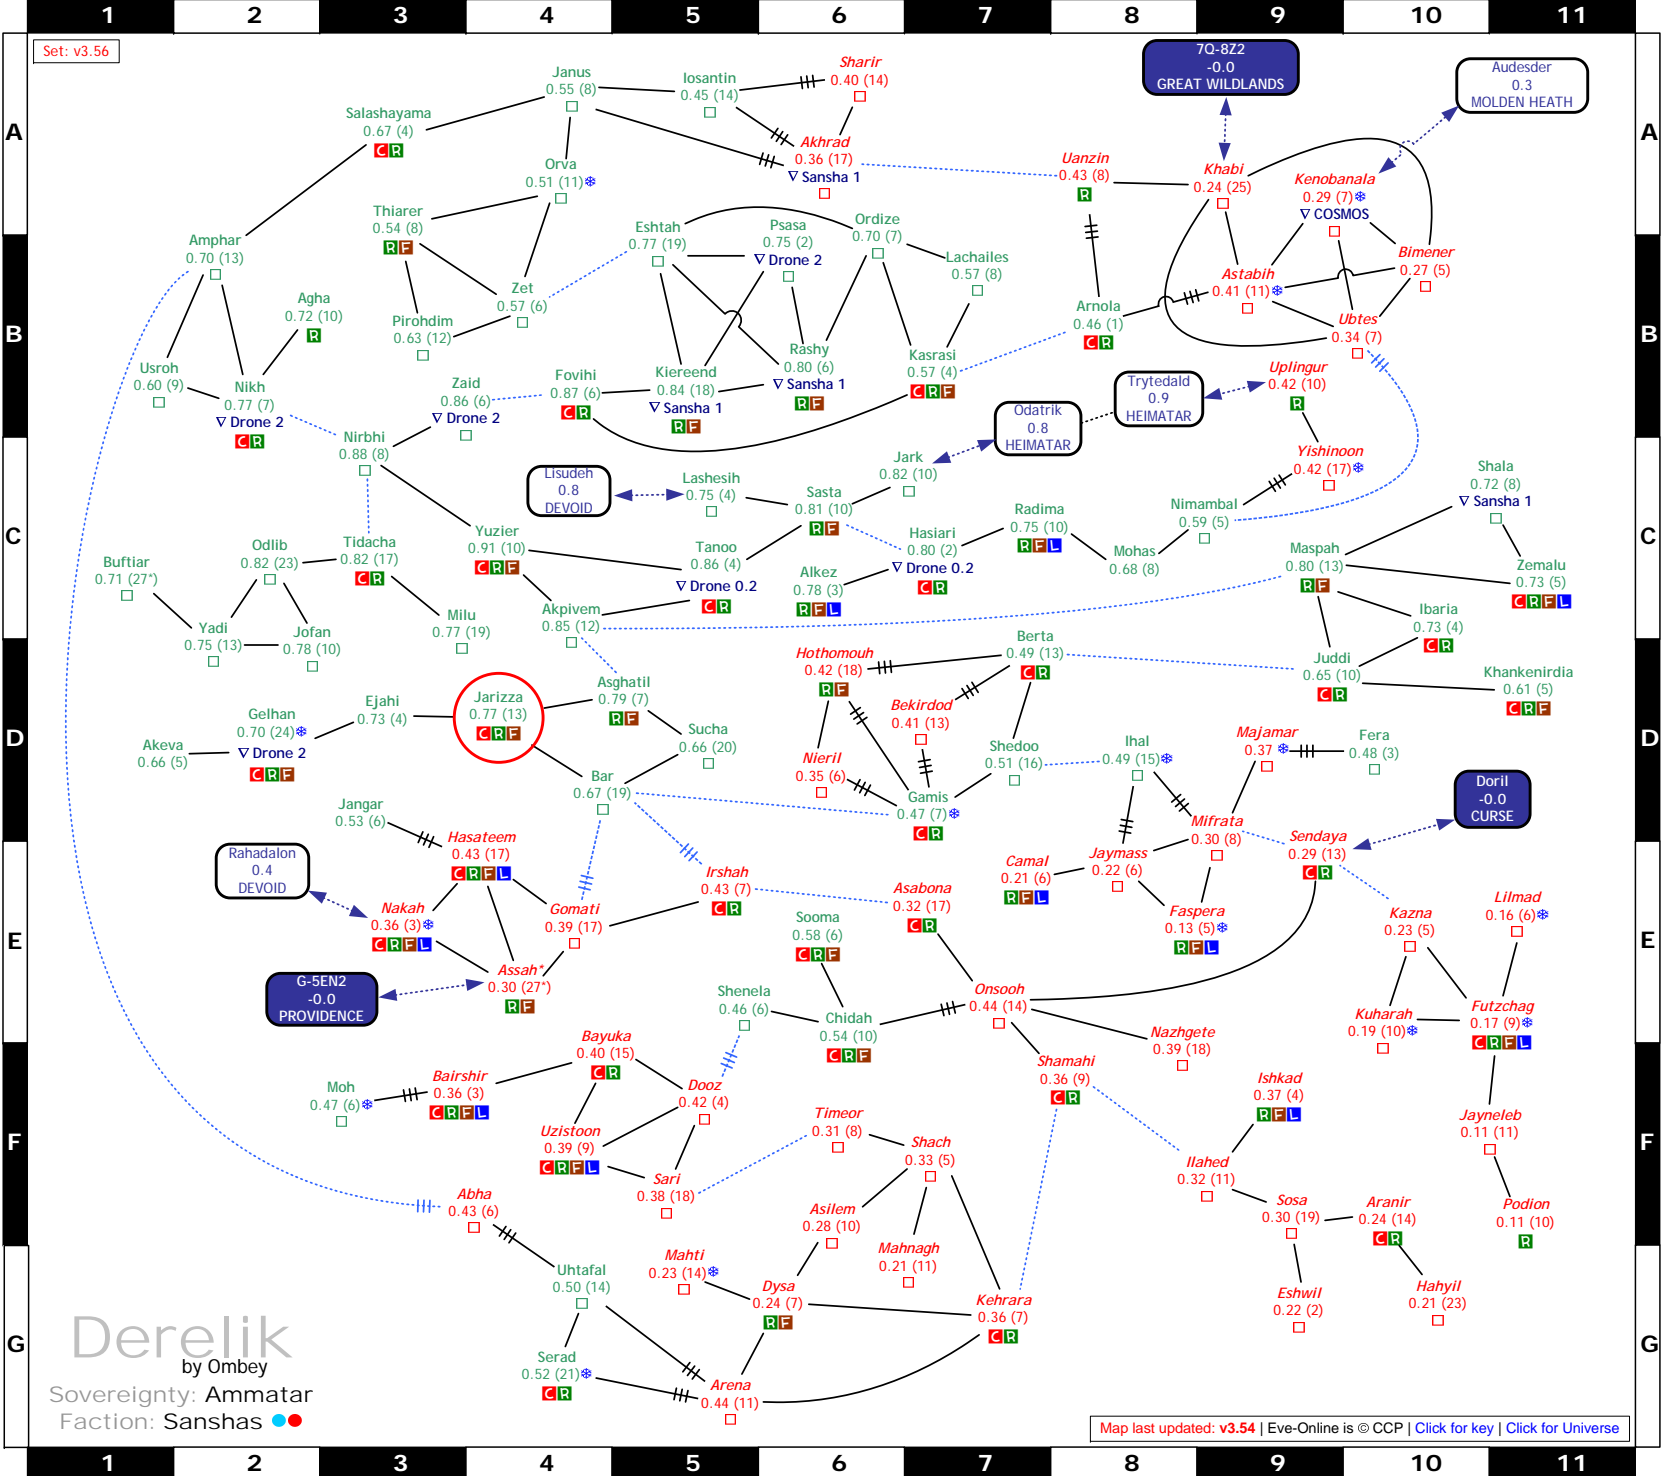

Derelik
by Ombey

Sovereignty: Ammatar
Faction: Sanshas