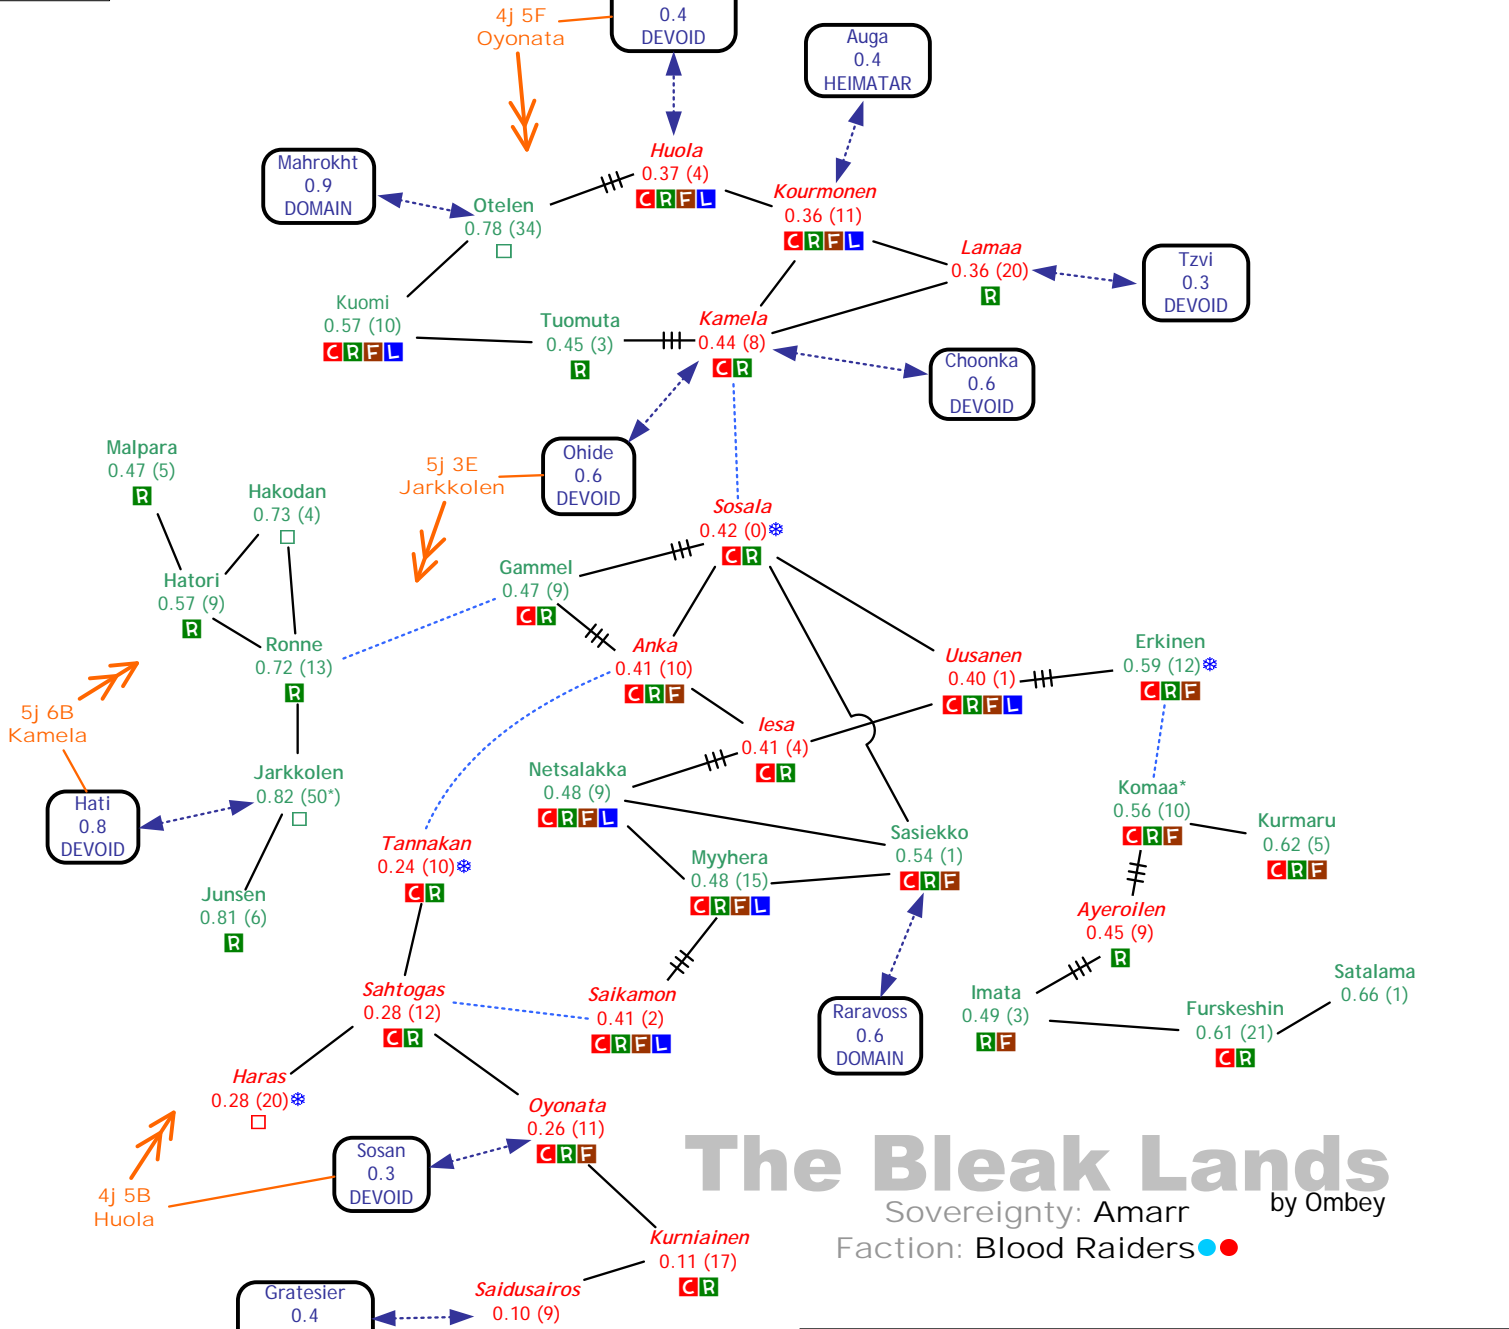

Set: v3.56

Black Rise

by Ombey

Sovereignty: Caldari
Faction: Guristas ●●

Actual sec. status to follow data dump

Map last updated: v3.56 | Eve-Online is © CCP | [Click for key](#) | [Click for Universe](#)

Branch
by Ombey
Sovereignty: Mixed
Faction: Guristas ●●