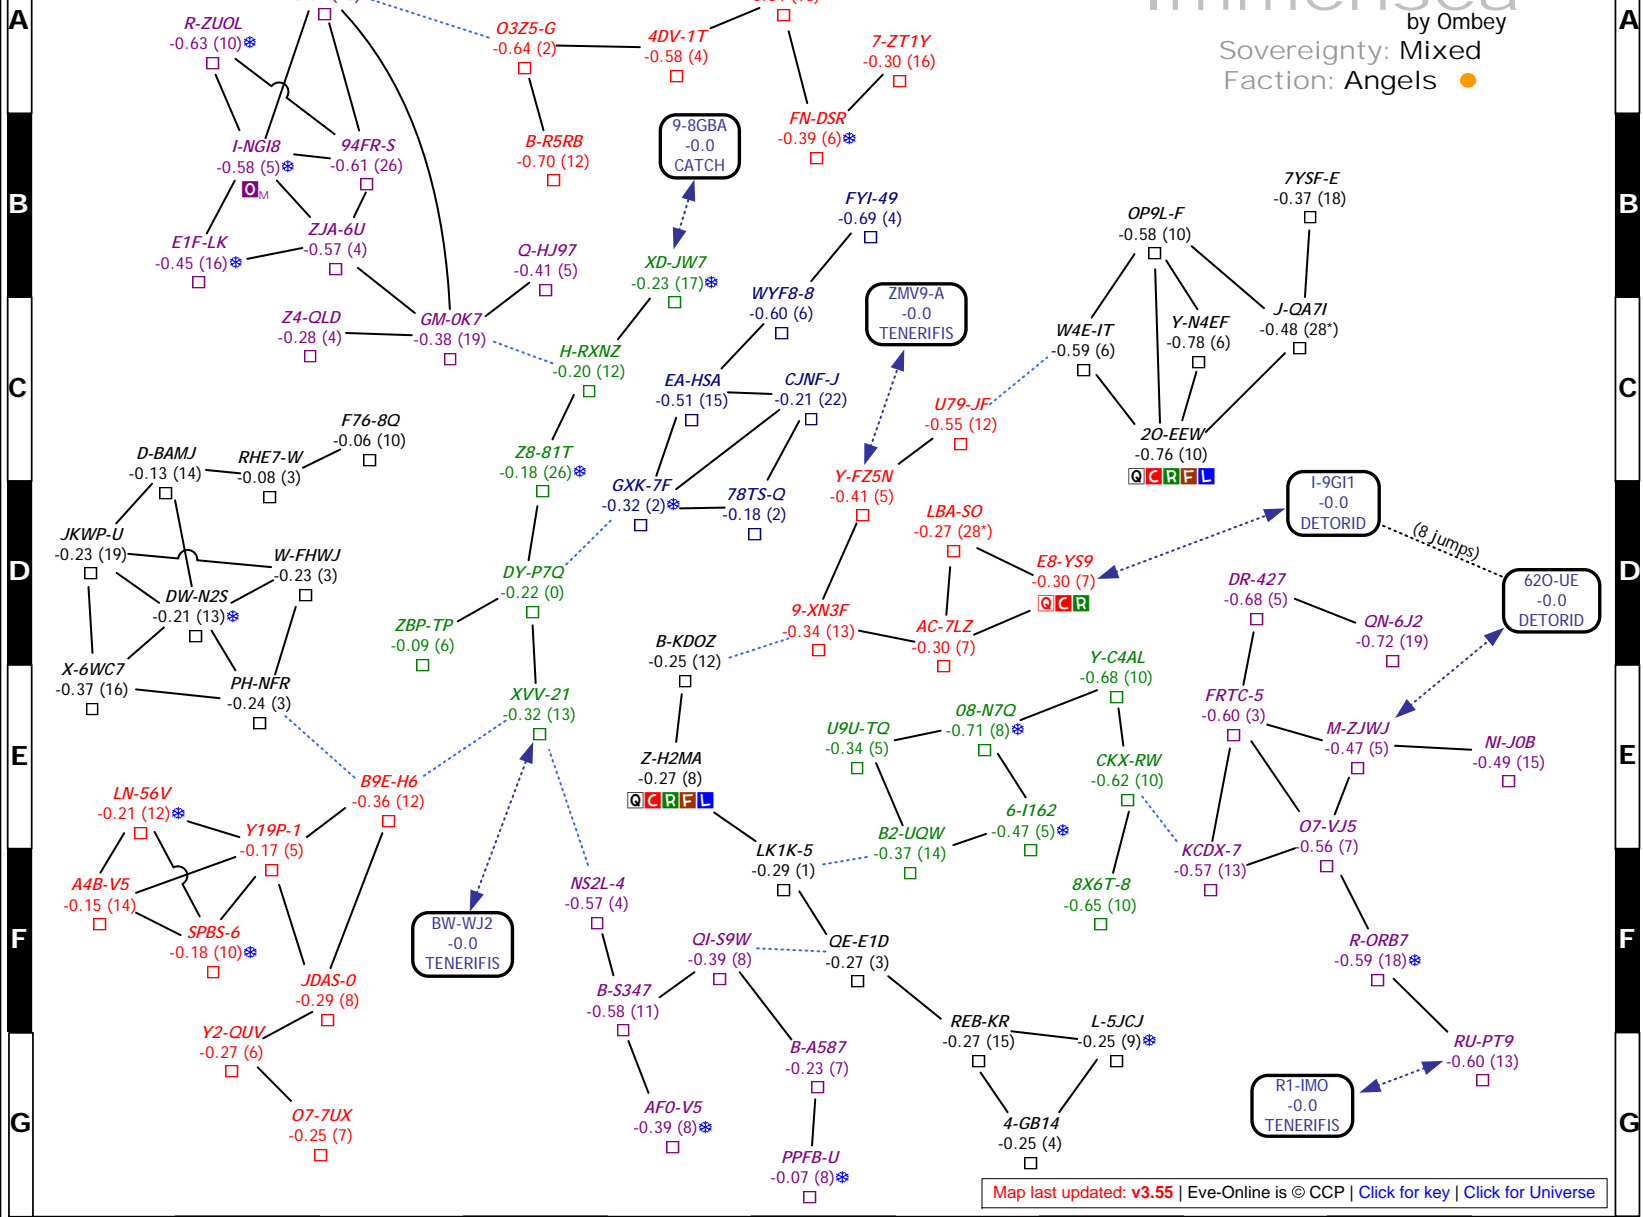

Set: v3.56

Immensea

by Ombey
Sovereignty: Mixed
Faction: Angels ●