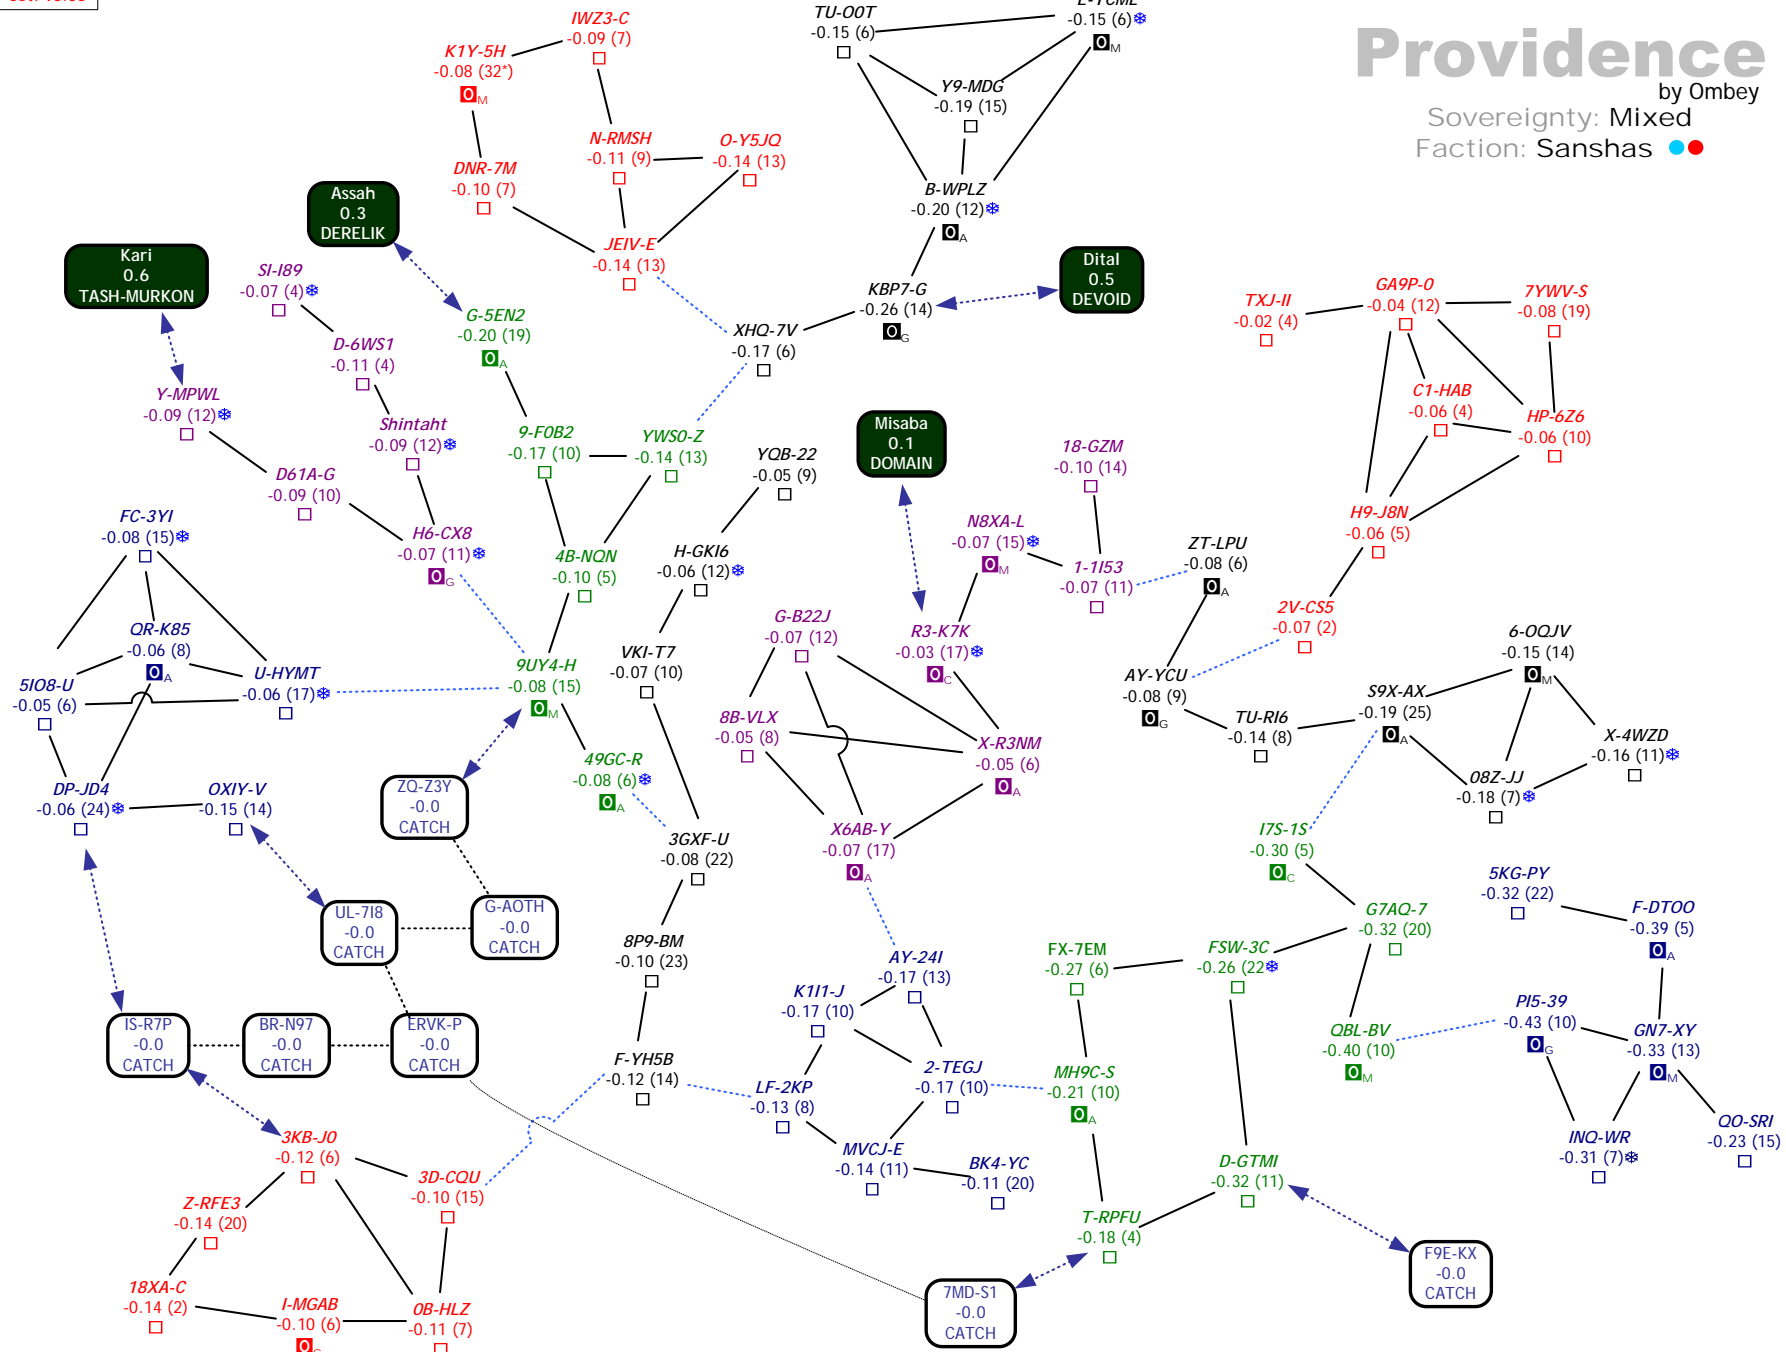

Perrigen Falls

by Ombey & Adam Reed
Sovereignty: Mixed
Faction: Drones ●●

Set: v3.56

A
B
C
D
E
F
G

A
B
C
D
E
F
G

Placid
by Ombey
Sovereignty: Gallente
Faction: Serpentis ●●

Providence

by Omby
Sovereignty: Mixed
Faction: Sanshas ●●