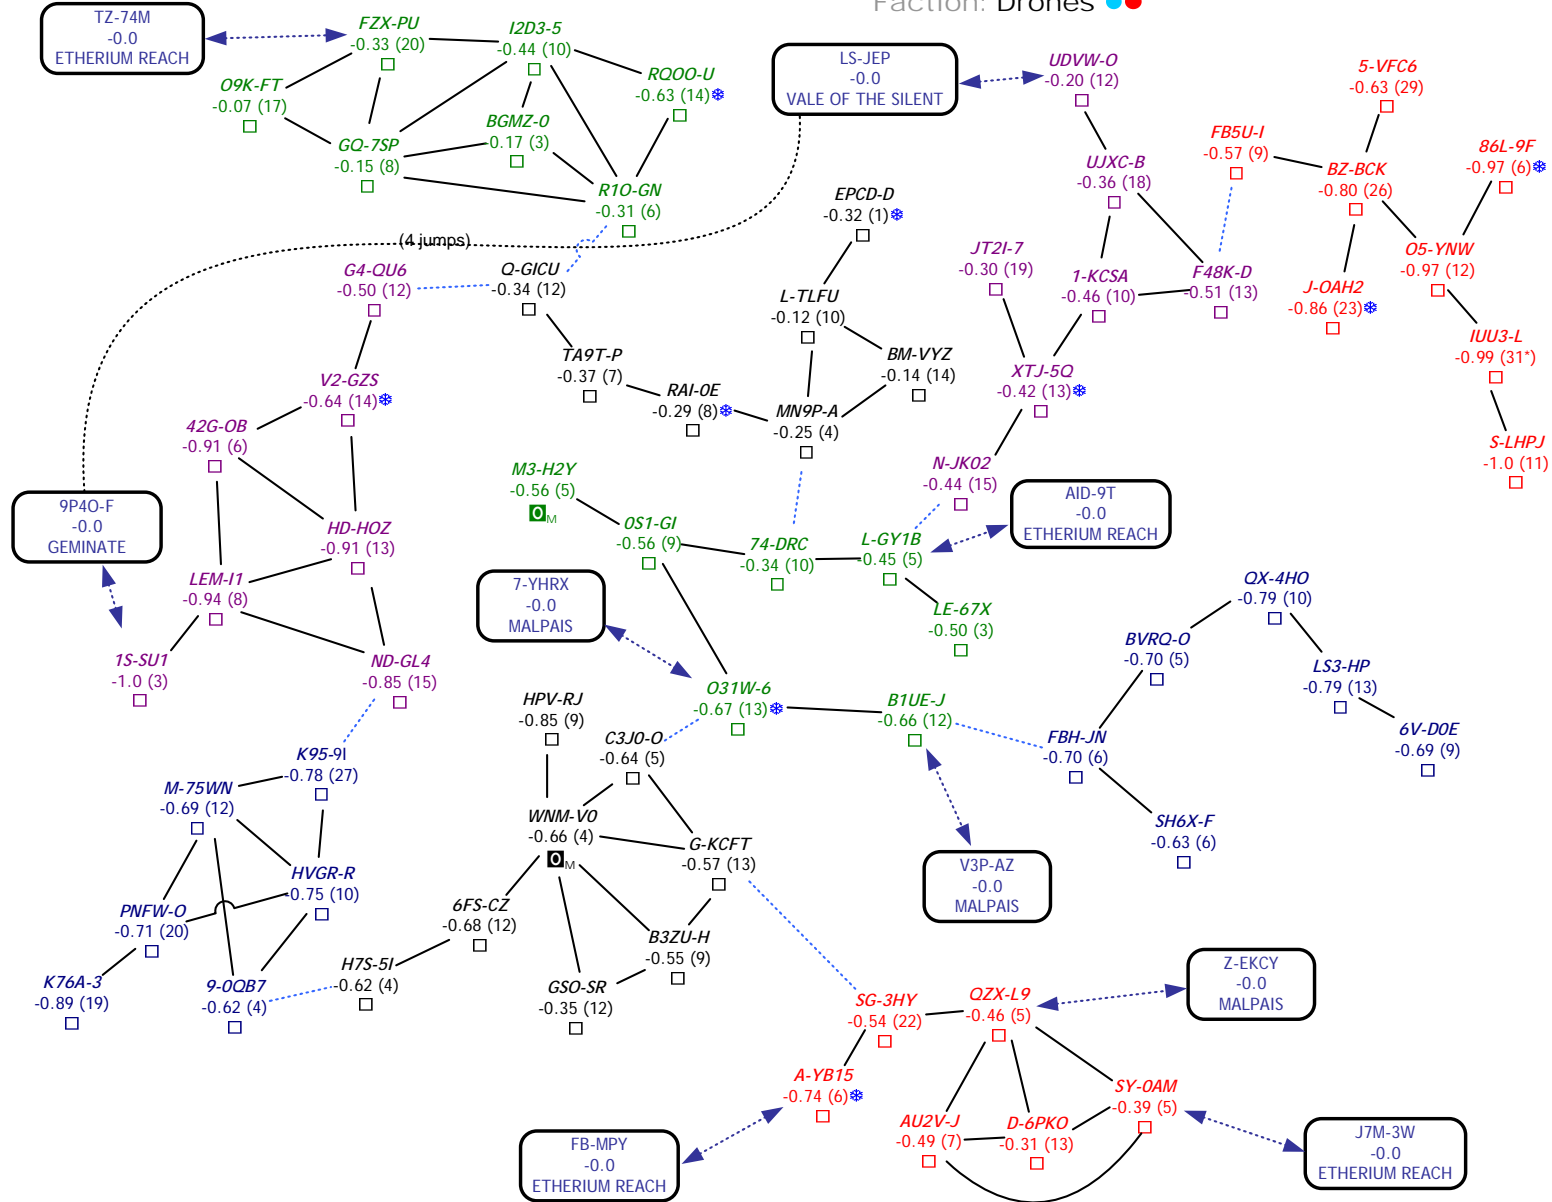

The Kalevala Expanse

by Ombey & Adam Reed

Sovereignty: Mixed

Faction: Drones ●●

Set: v3.56