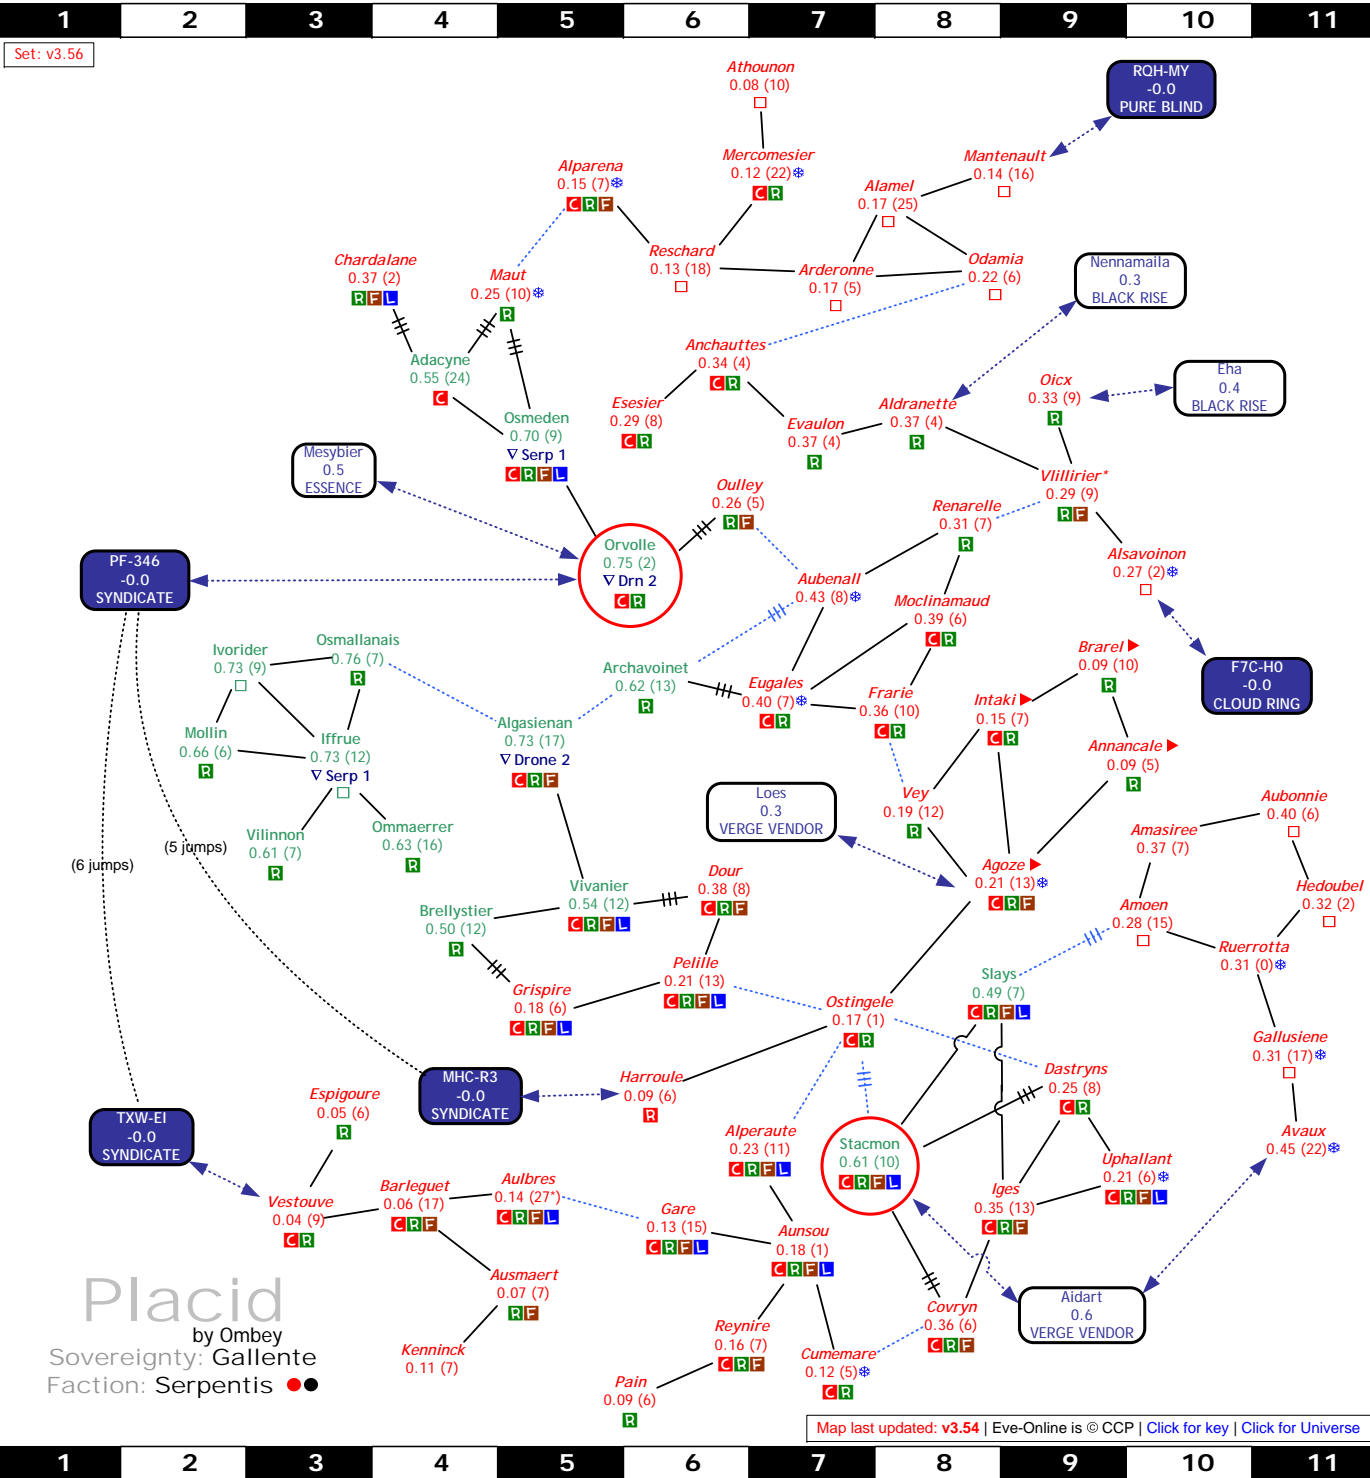

Perrigen Falls

by Ombey & Adam Reed
Sovereignty: Mixed
Faction: Drones ●●

Set: v3.56

A
B
C
D
E
F
G

A
B
C
D
E
F
G

Placid
by Ombey
Sovereignty: Gallente
Faction: Serpentis ●●

Providence

by Omby
Sovereignty: Mixed
Faction: Sanshas ●●