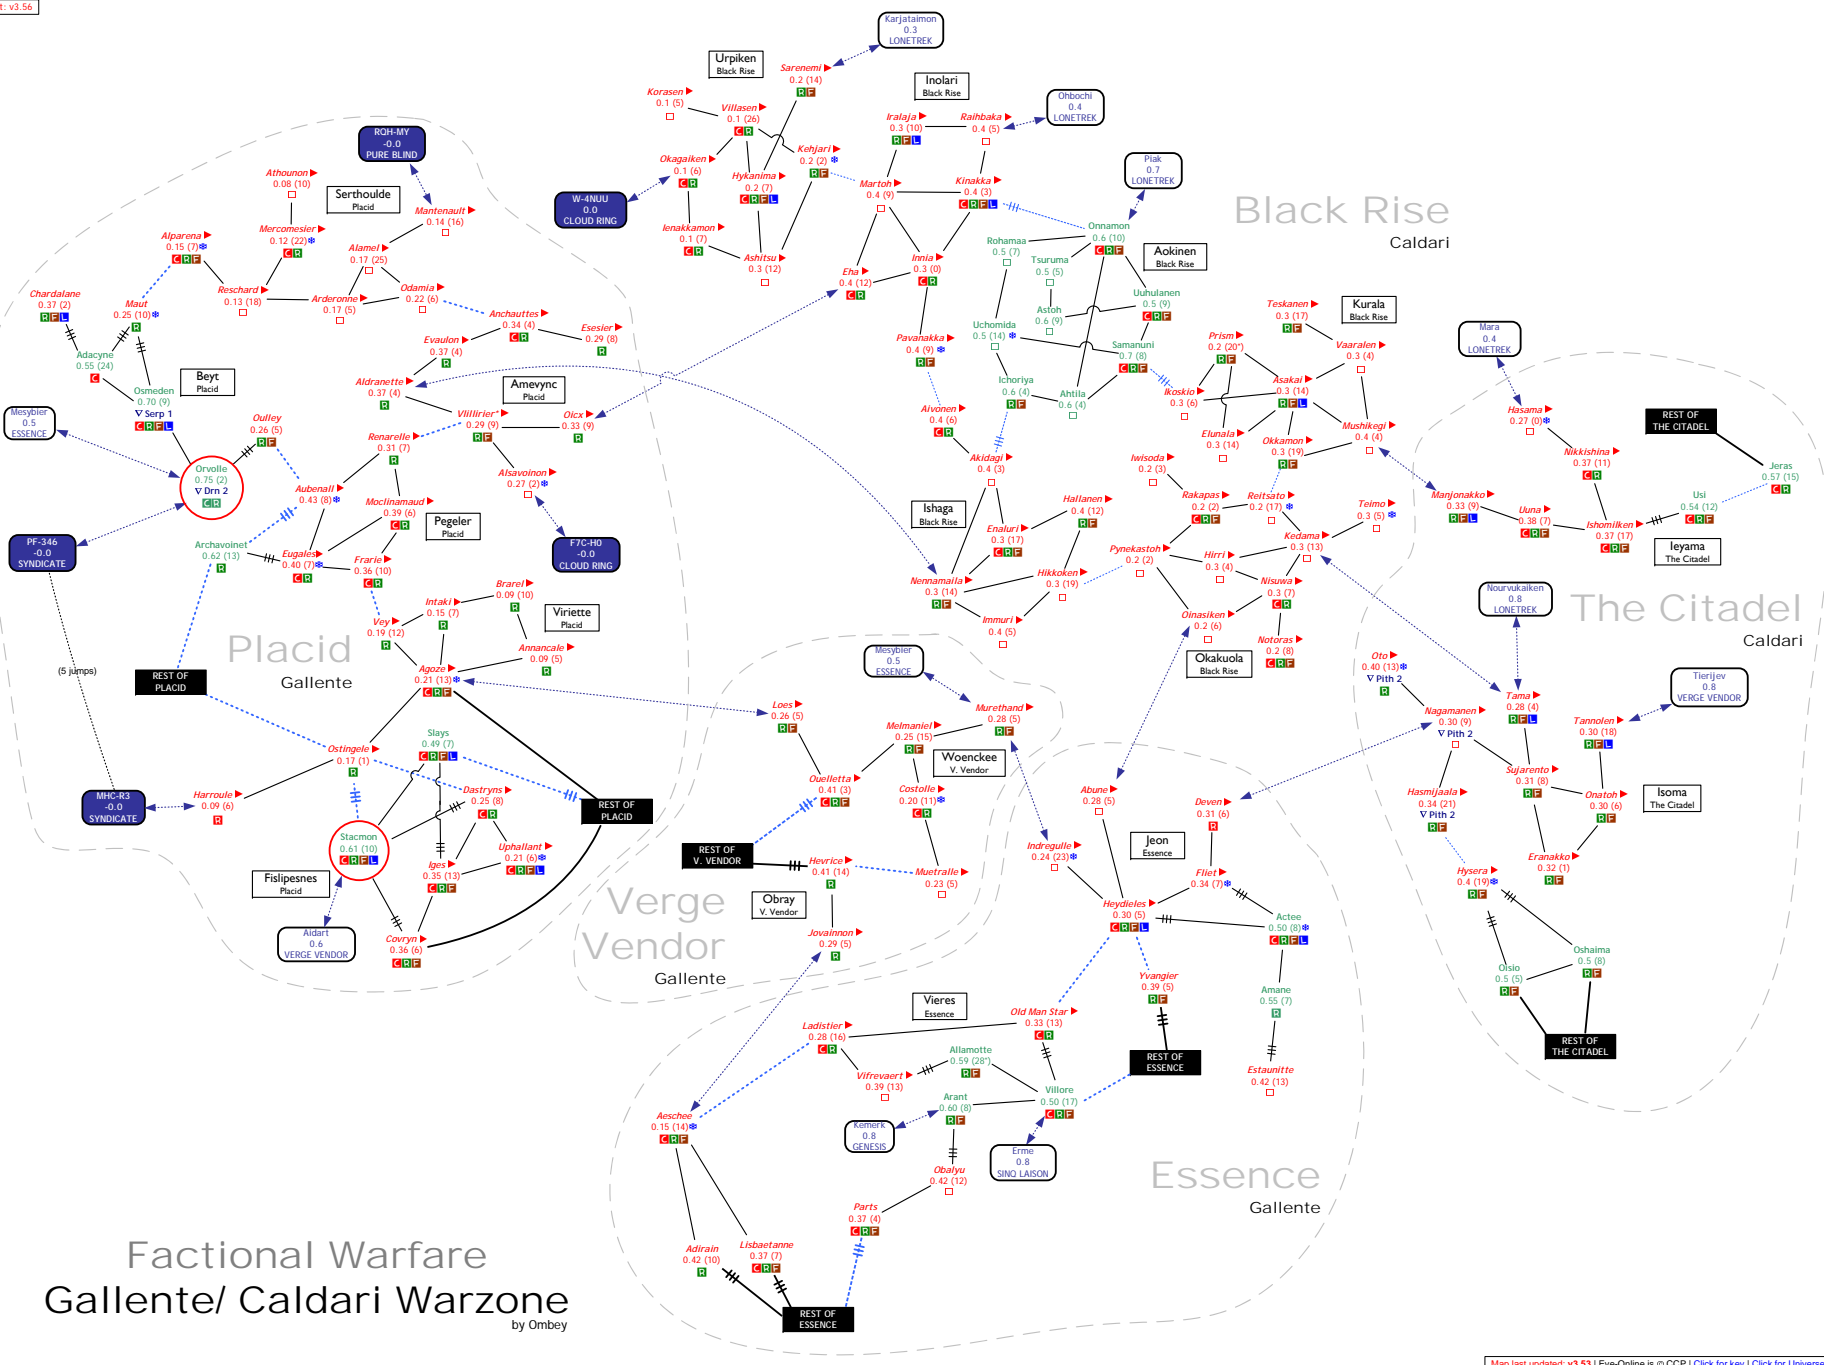

A
B
C
D
E
F
G

A
B
C
D
E
F
G

Factional Warfare Gallente/ Caldari Warzone

by Omby