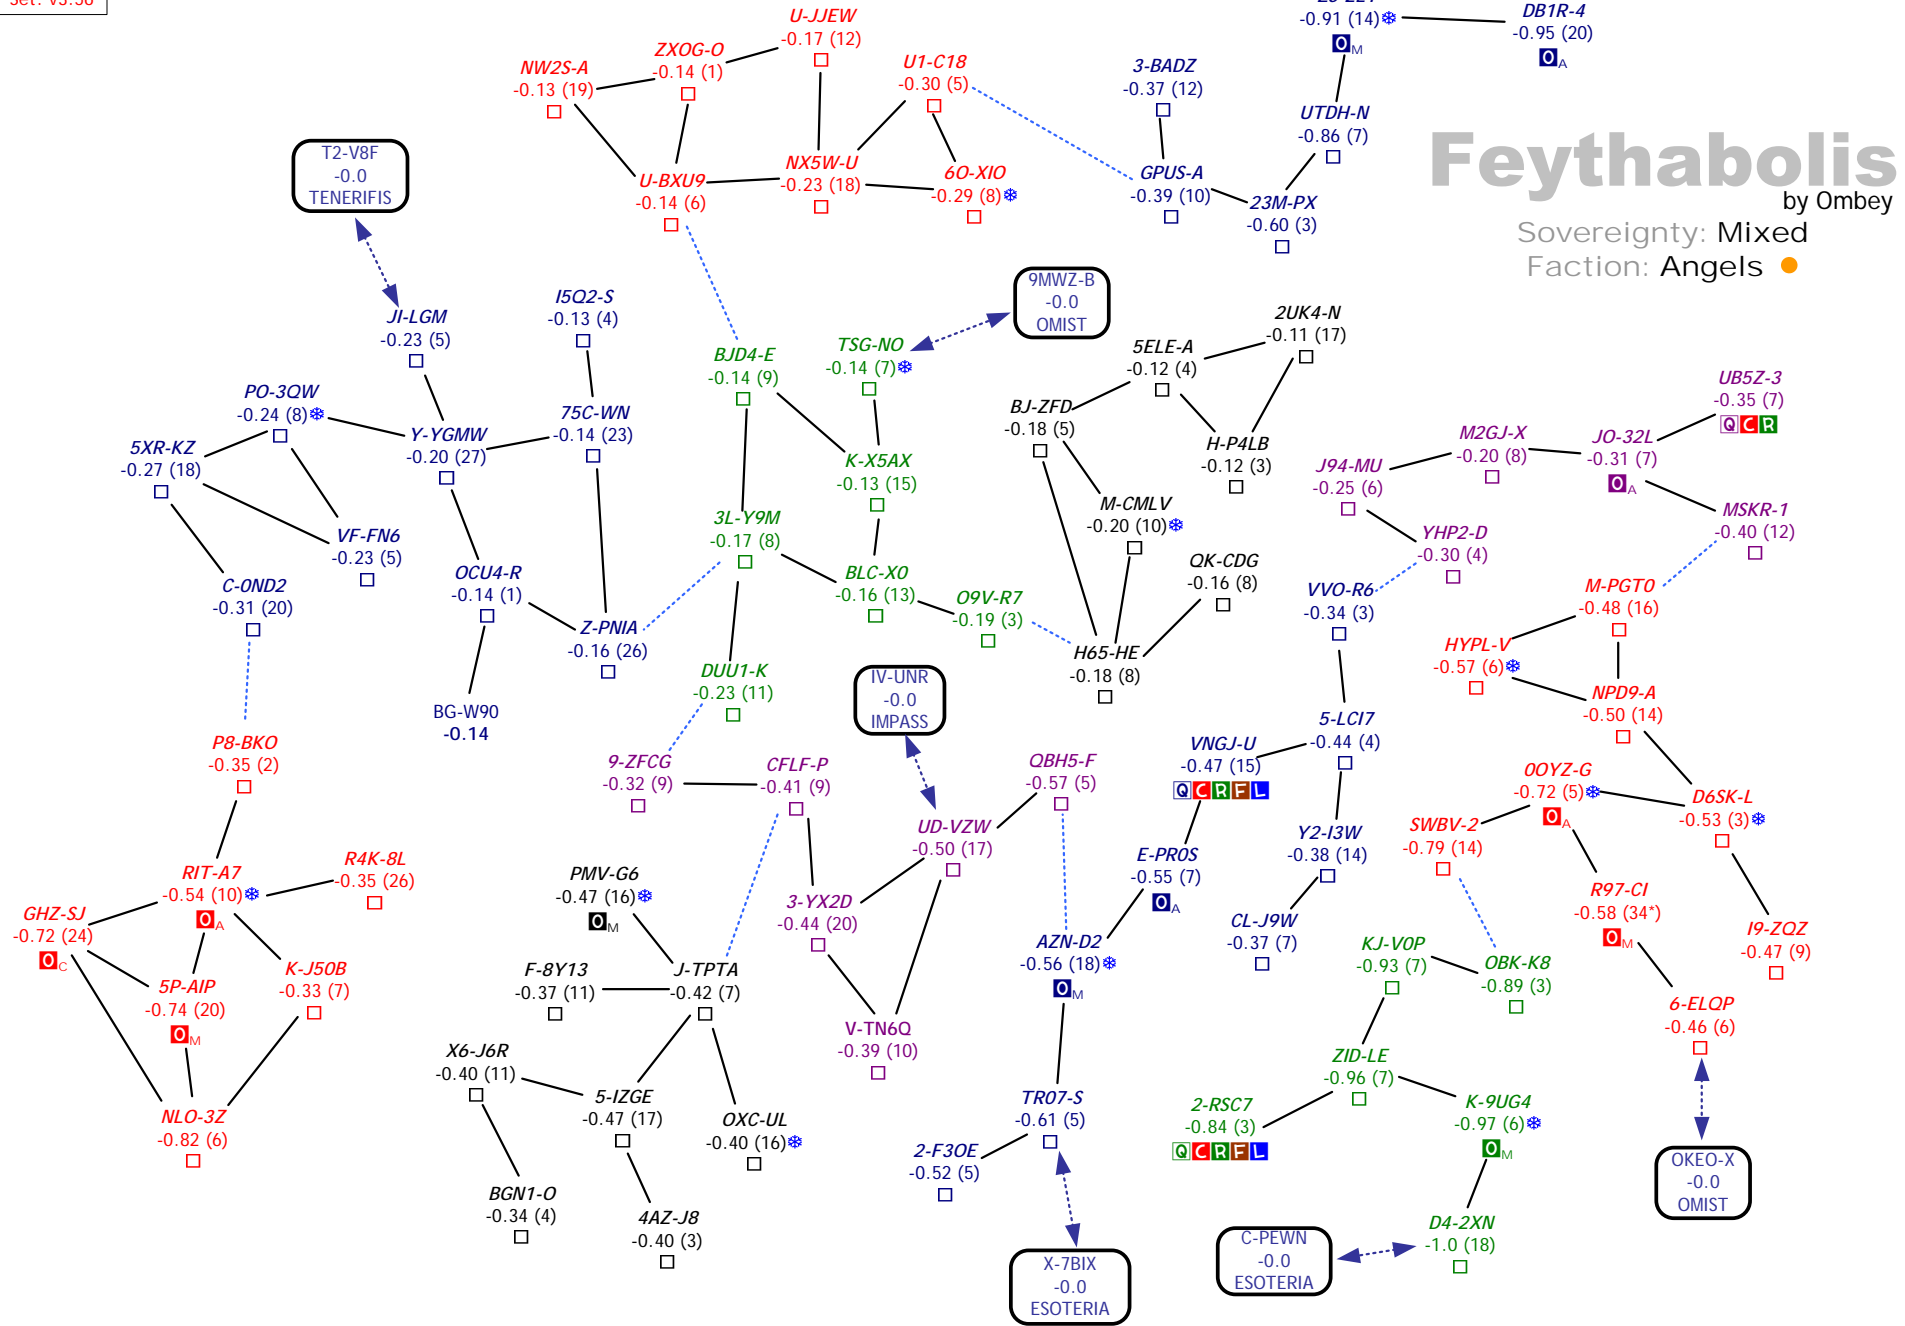

Sovereignty: Gallente

Faction: Serpentsis ●●

Set: v3.56

Fade
 by Ombey
 Sovereignty: Mixed
 Faction: Serpentis ●●

Feythabolis

by Ombey

Sovereignty: Mixed

Faction: Angels ●