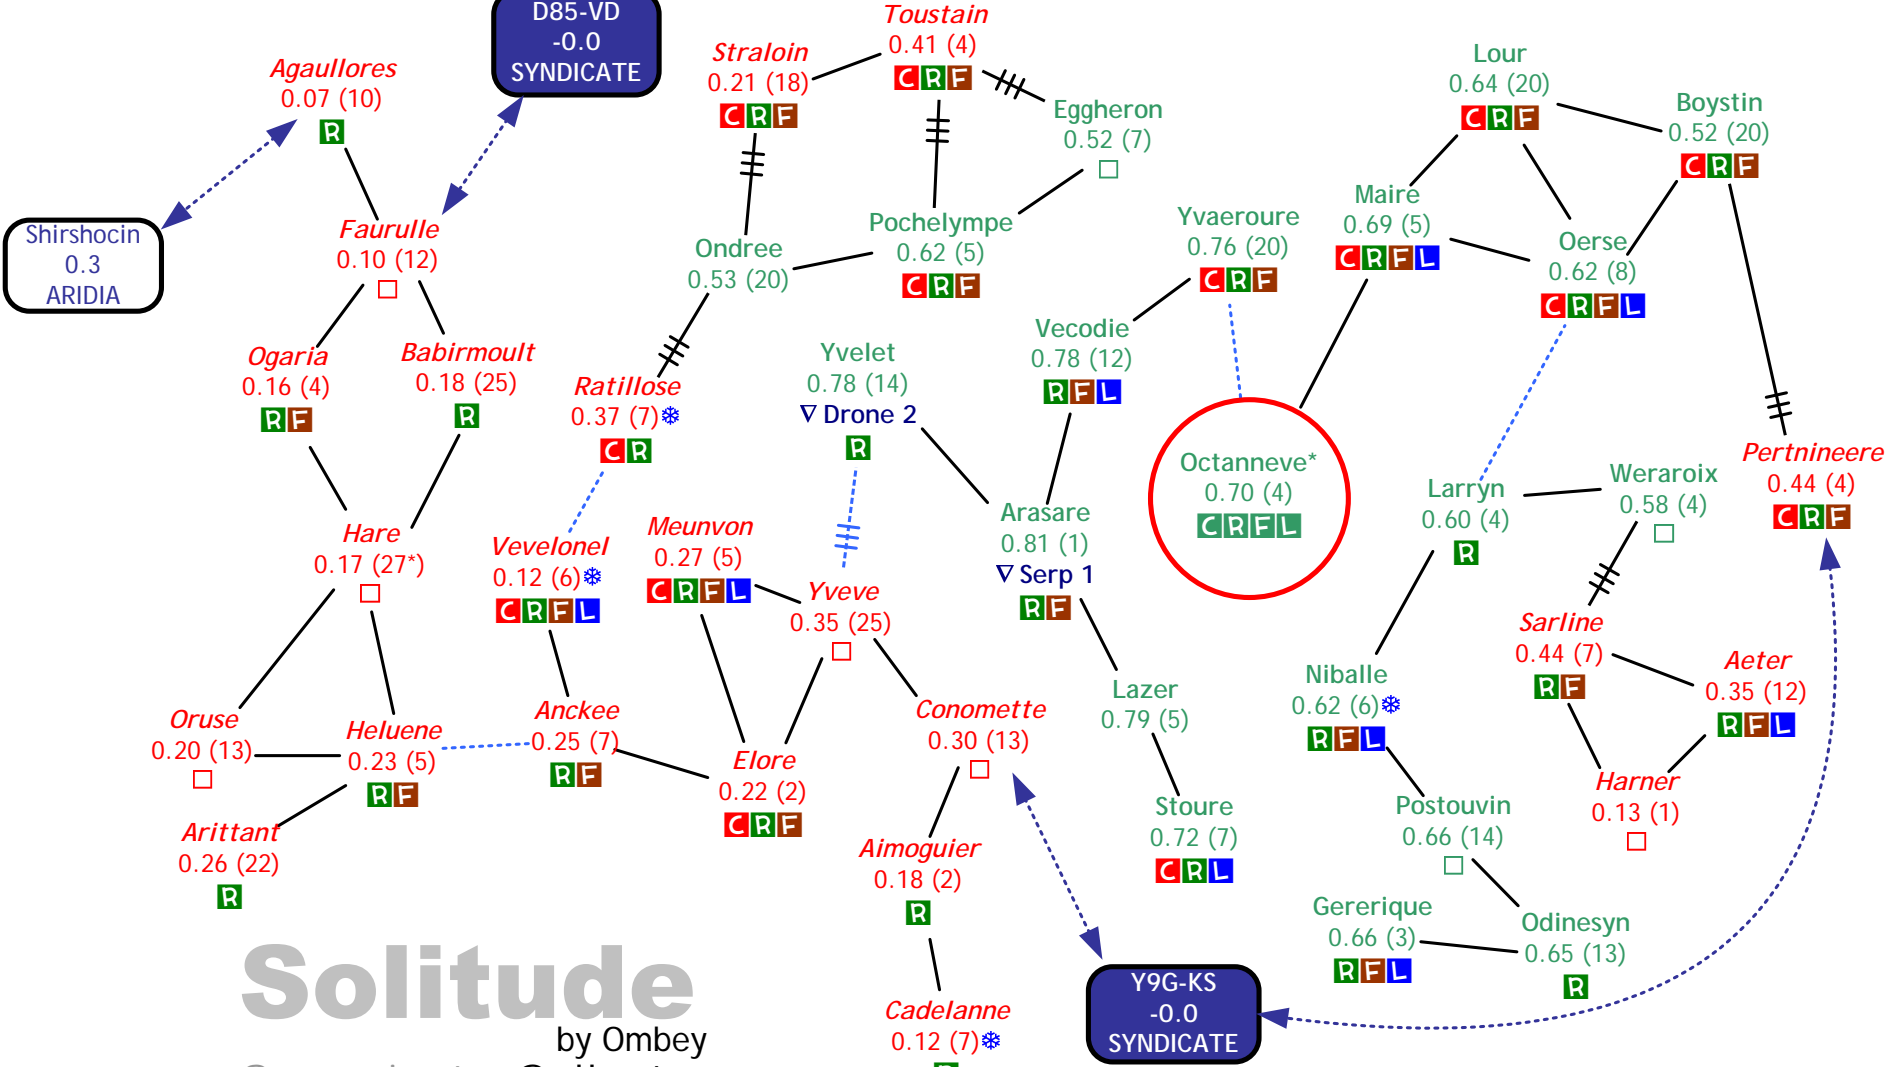

Solitude
by Ombey
Sovereignty: Gallente
Faction: Serpentis ●●