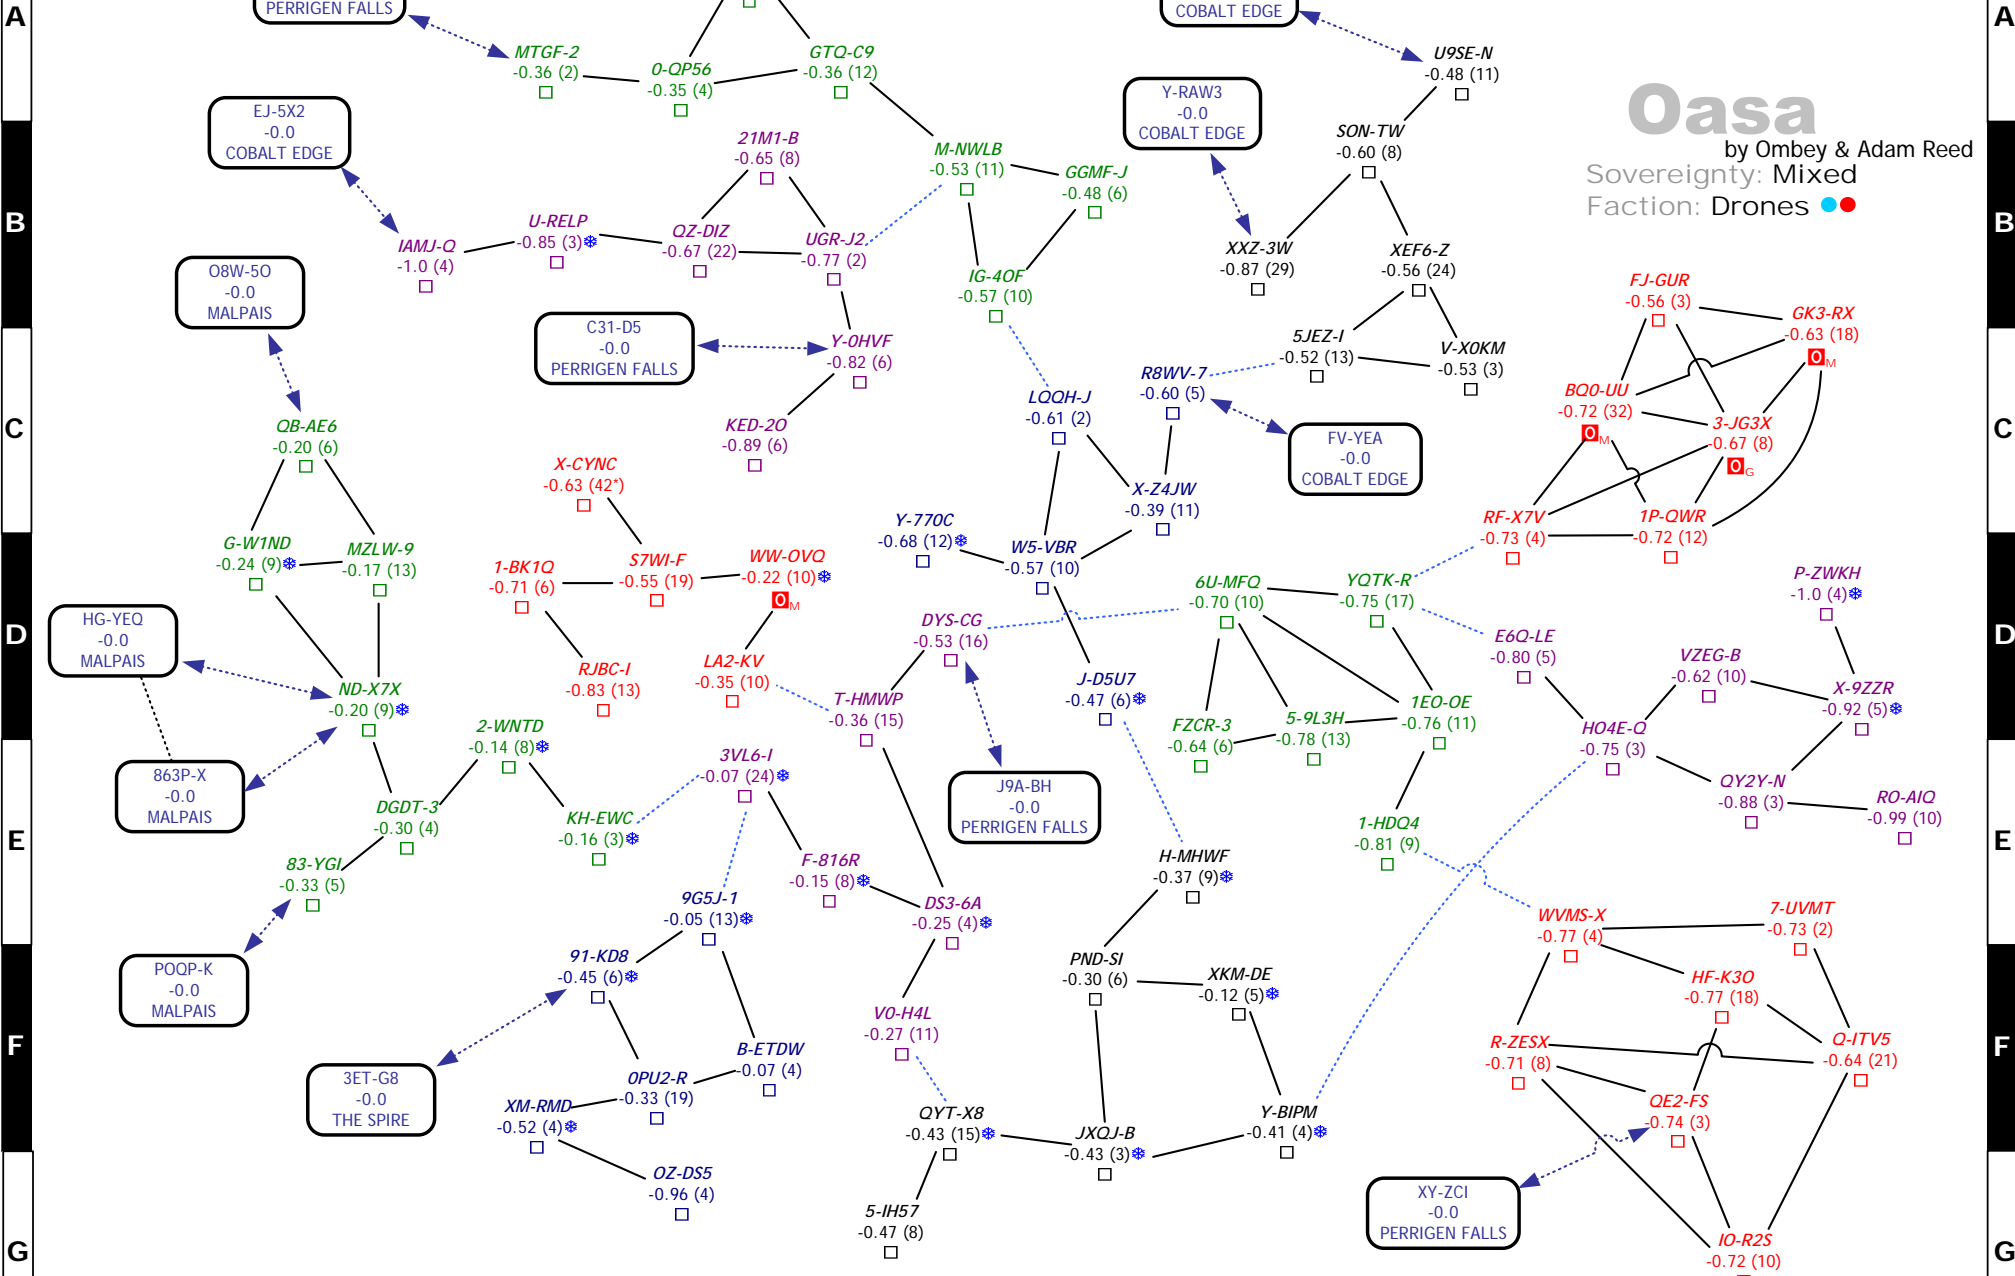

Oasa

by Ombey & Adam Reed
Sovereignty: Mixed
Faction: Drones ●●