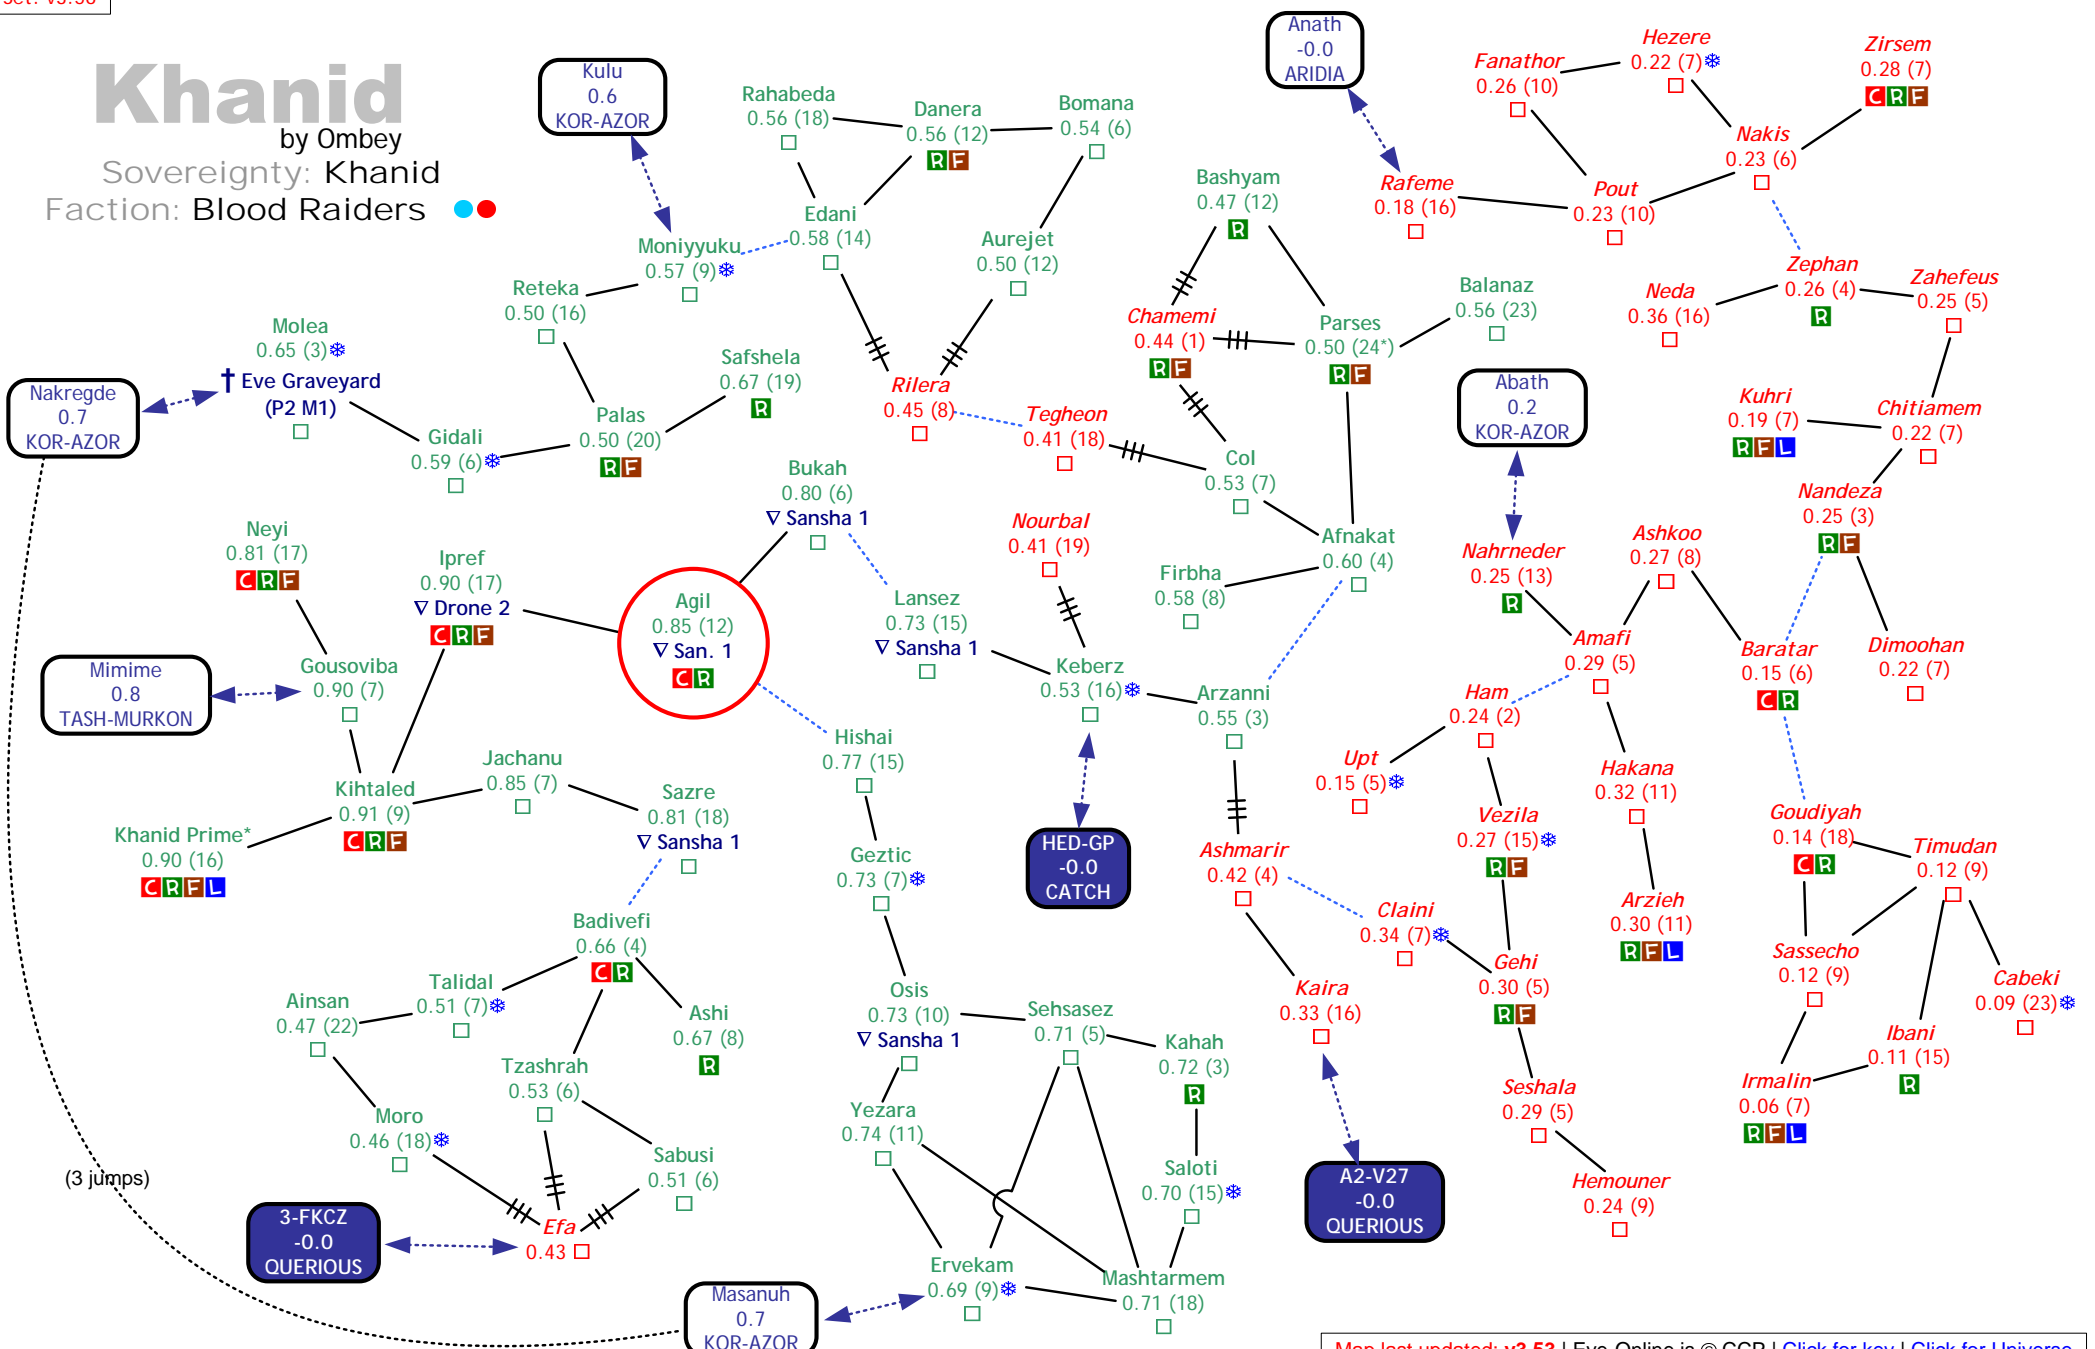

Set: v3.56

Khanid

by Ombey

Sovereignty: Khanid

Faction: Blood Raiders