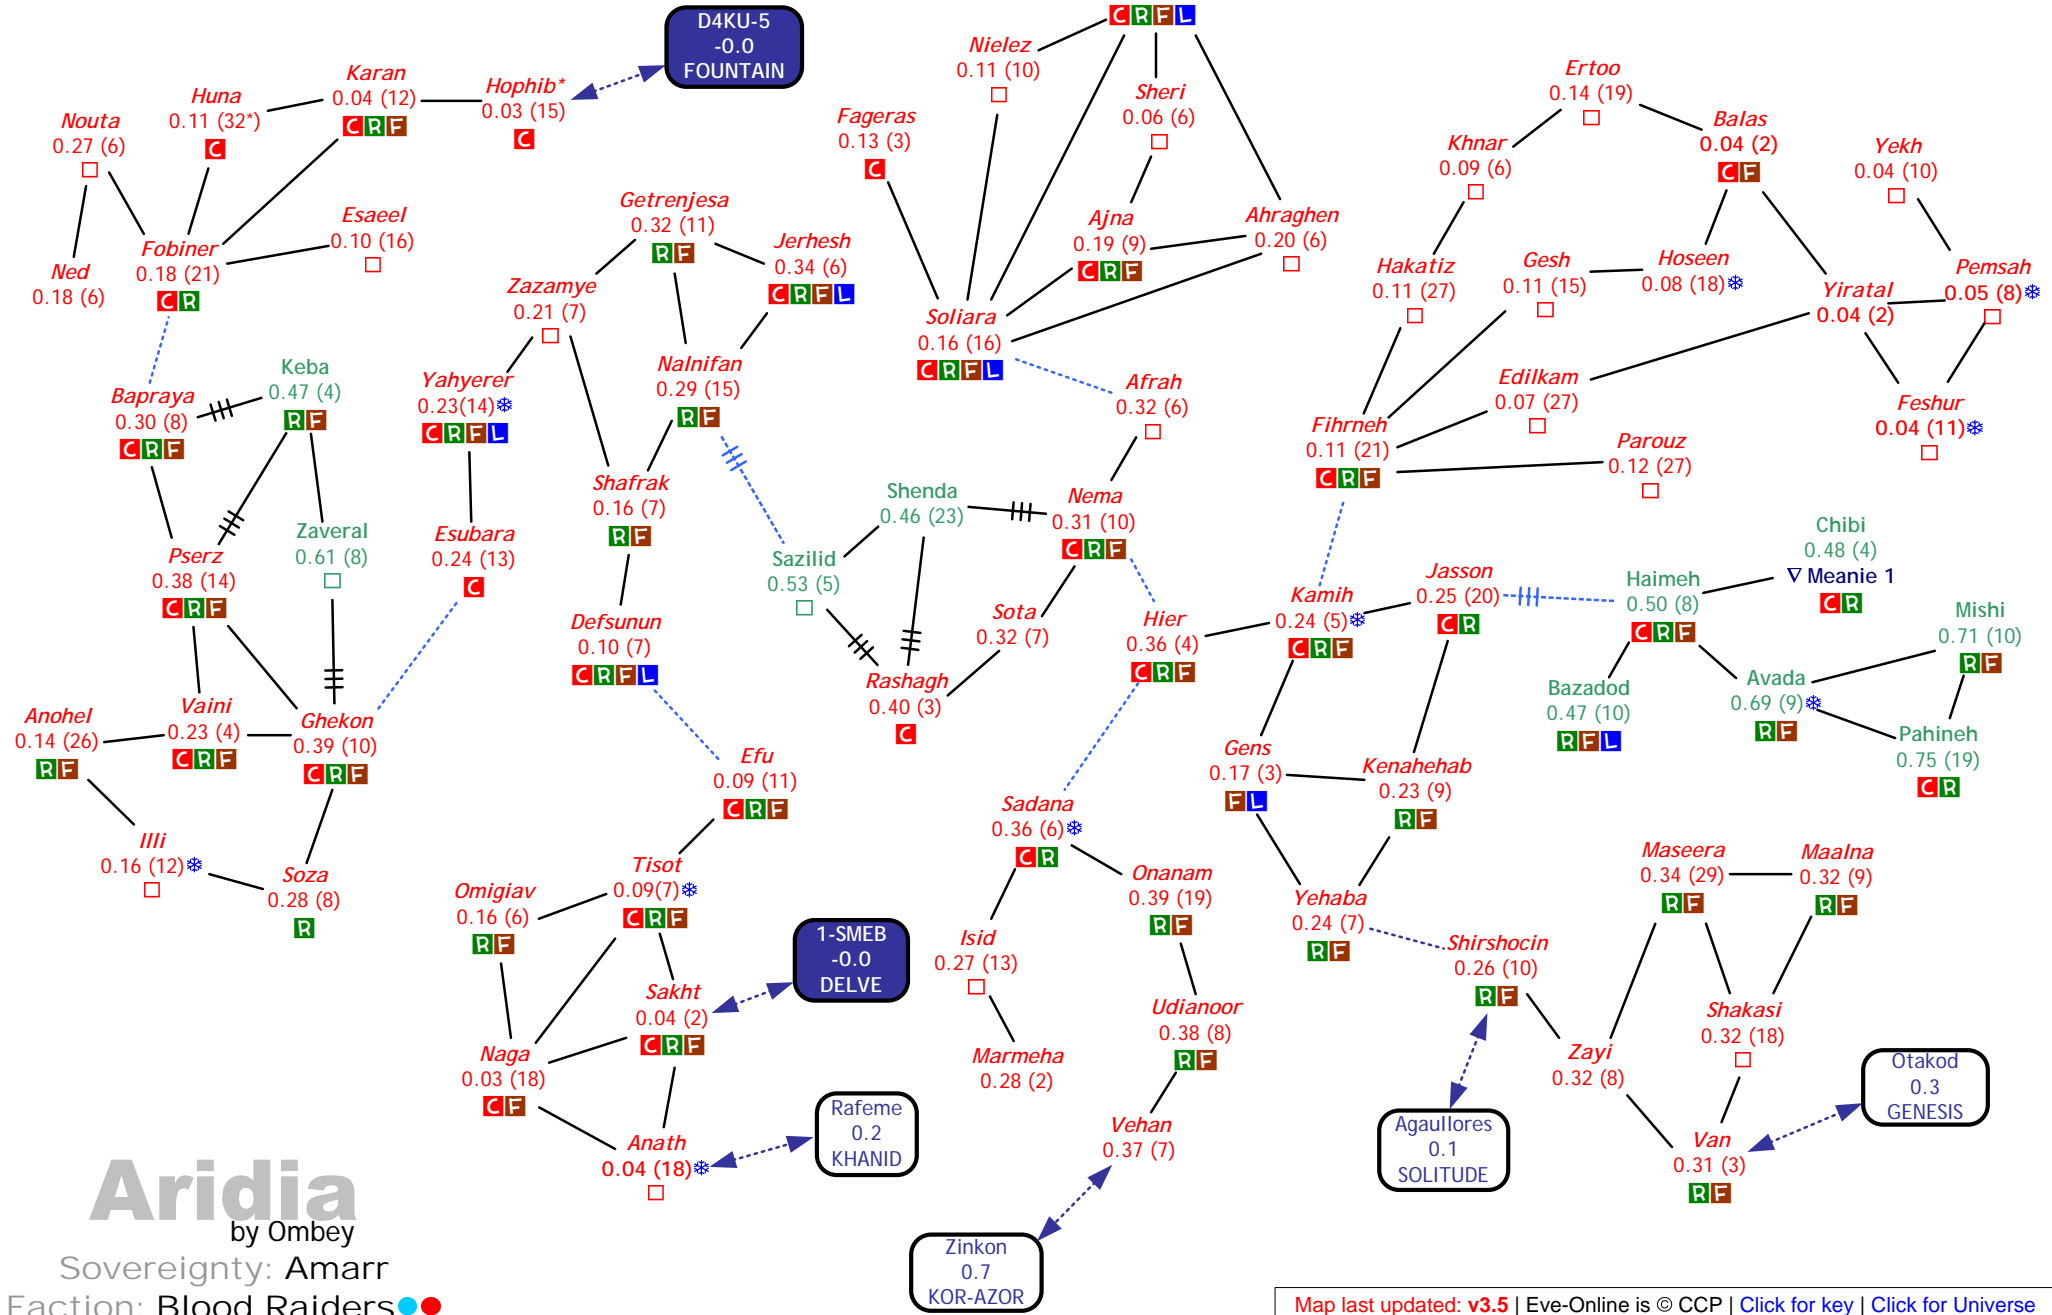

This indicates an out of region jump, with a link to another system in that region, which is also an out of region link

This indicates an out of region jump, where the jump is into 0.0 from Empire

This indicates an out of region jump, where the jump is into Empire from 0.0

This indicates a trade hub system

Eve Universe

by Ombey

Symbols	NPC Colours	

Set: v3.56

Aridia by Ombe

Sovereignty: Amarr

Faction: Blood Raiders

Set: v3.56

Black Rise

by Ombey

Sovereignty: Caldari
Faction: Guristas ●●

Actual sec. status to follow data dump

Map last updated: v3.56 | Eve-Online is © CCP | [Click for key](#) | [Click for Universe](#)

Branch
by Ombey
Sovereignty: Mixed
Faction: Guristas ●●