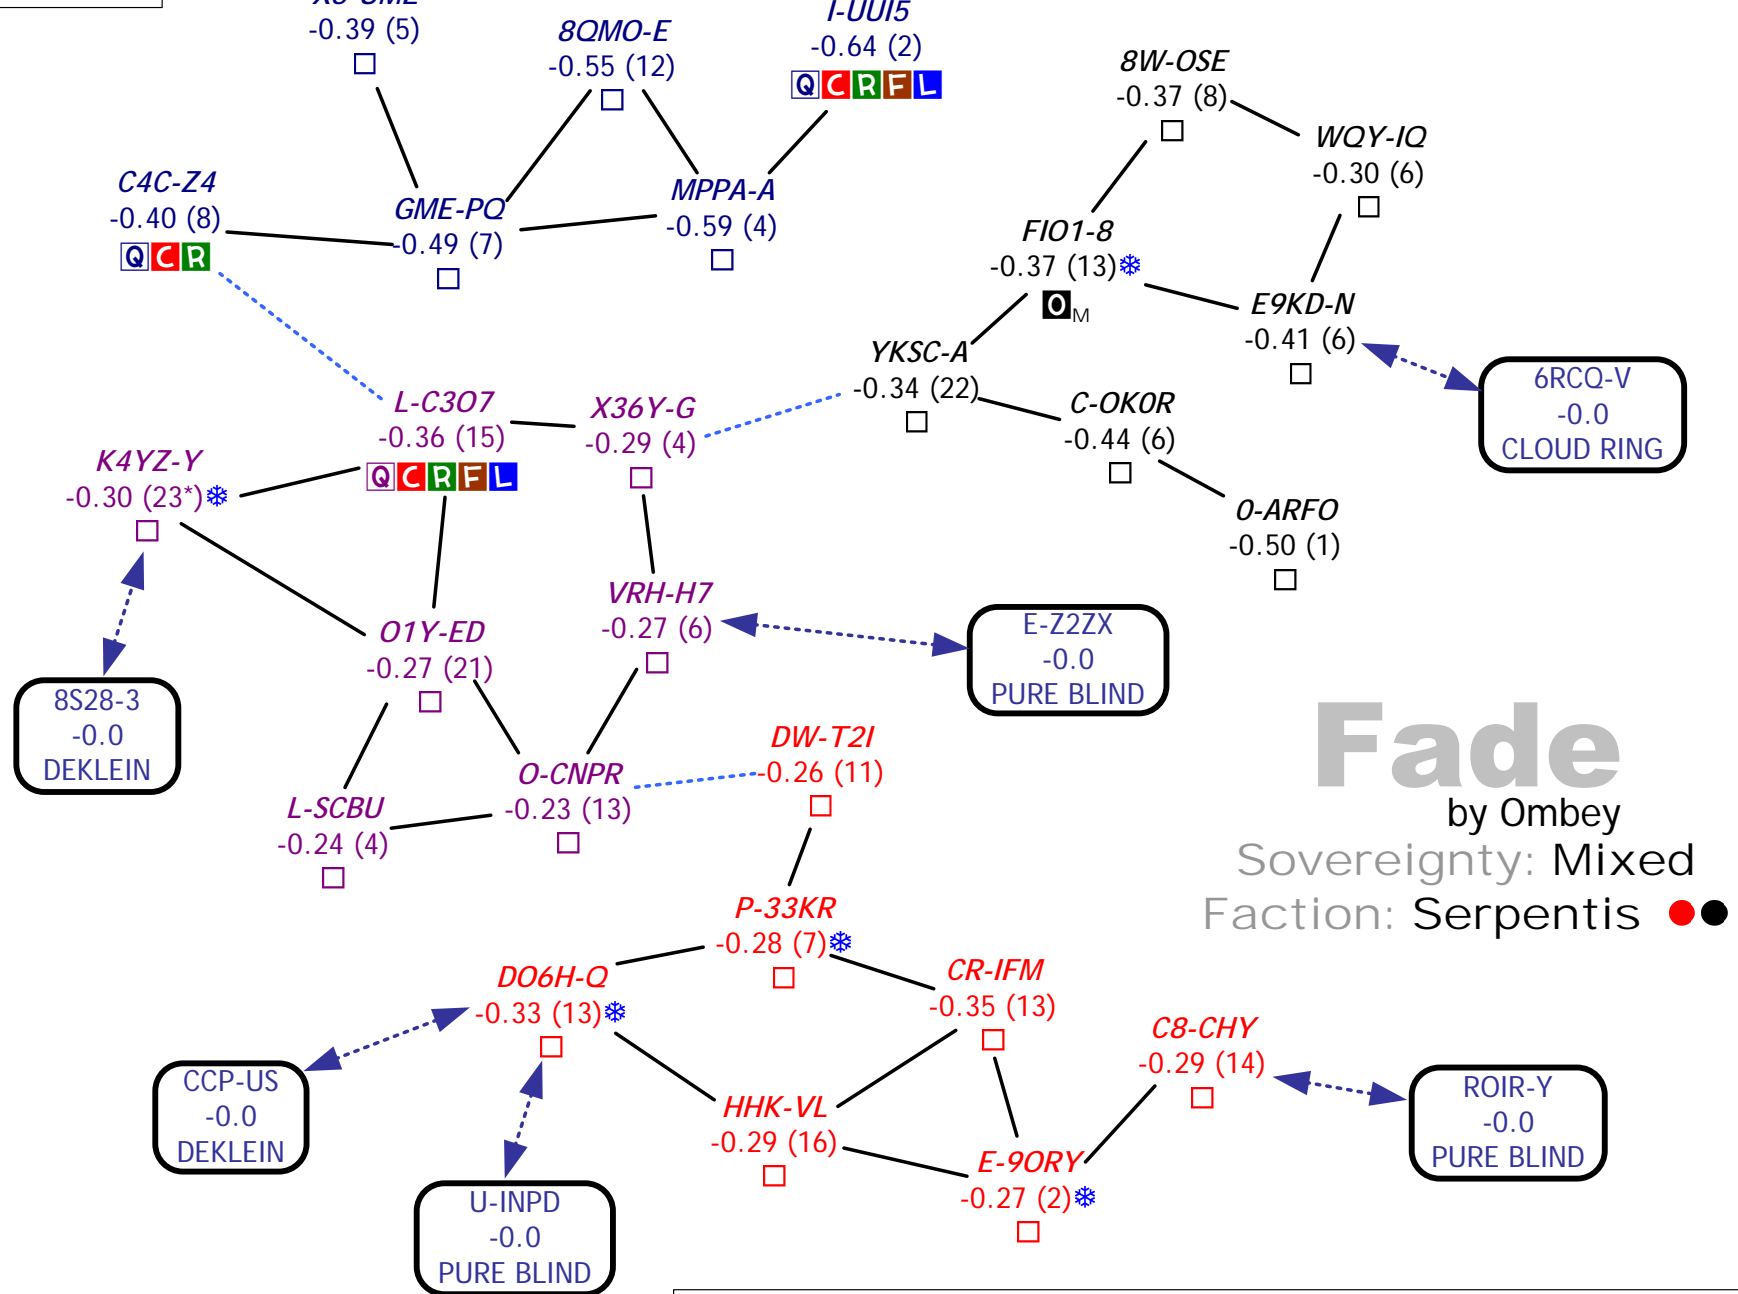

Set: v3.56

Fade
by Ombey
Sovereignty: Mixed
Faction: Serpentis ●●