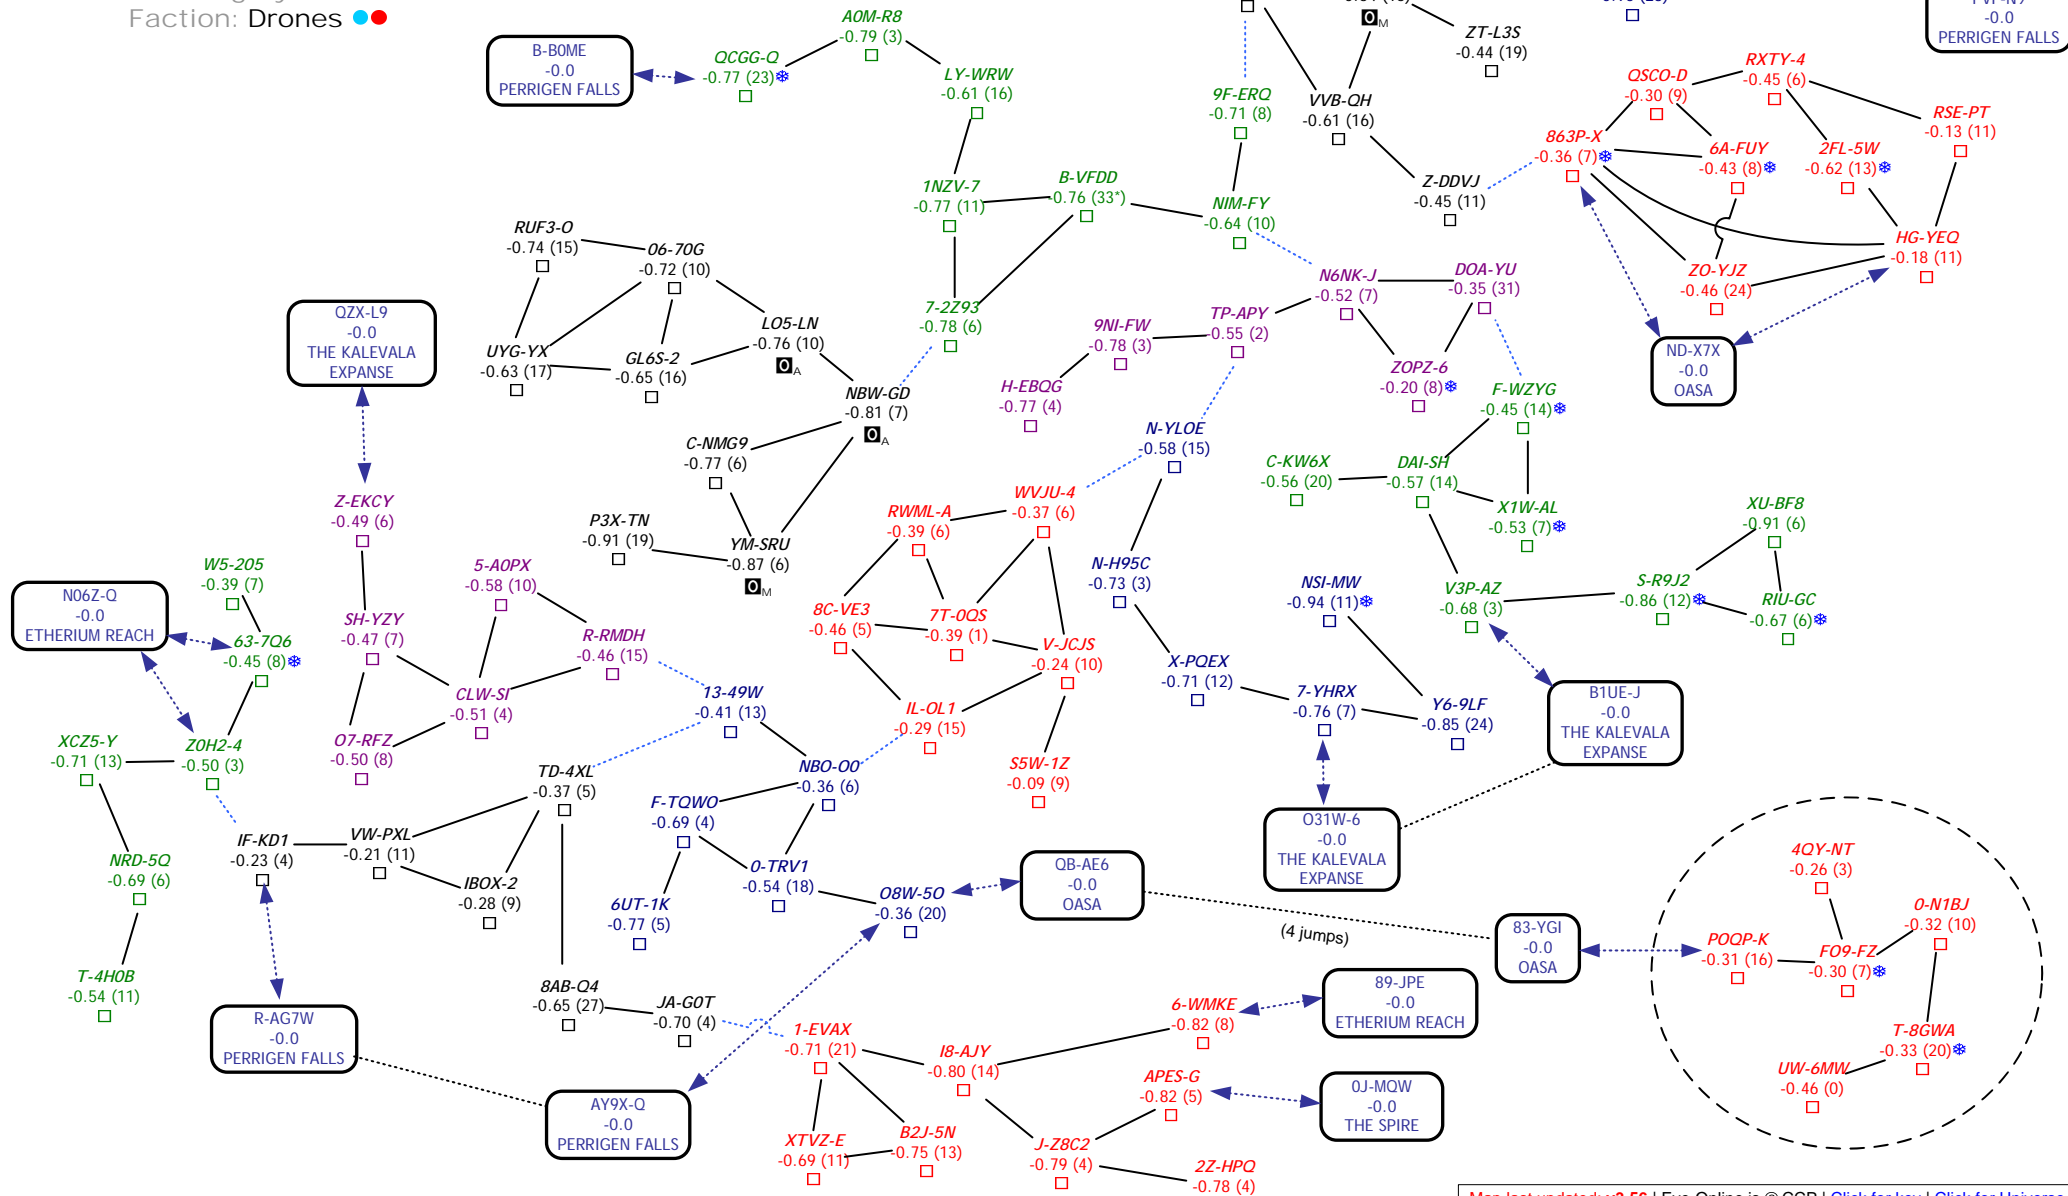

Faction: Blood Raiders

Kor-Azor

by Ombey
Sovereignty: Amarr
Faction: Blood Raiders

Lonetrek
by Ombey
Sovereignty: Caldari
Faction: Guristas ●●

Malpais

by Ombey & Adam Reed
Sovereignty: Mixed
Faction: Drones ●●