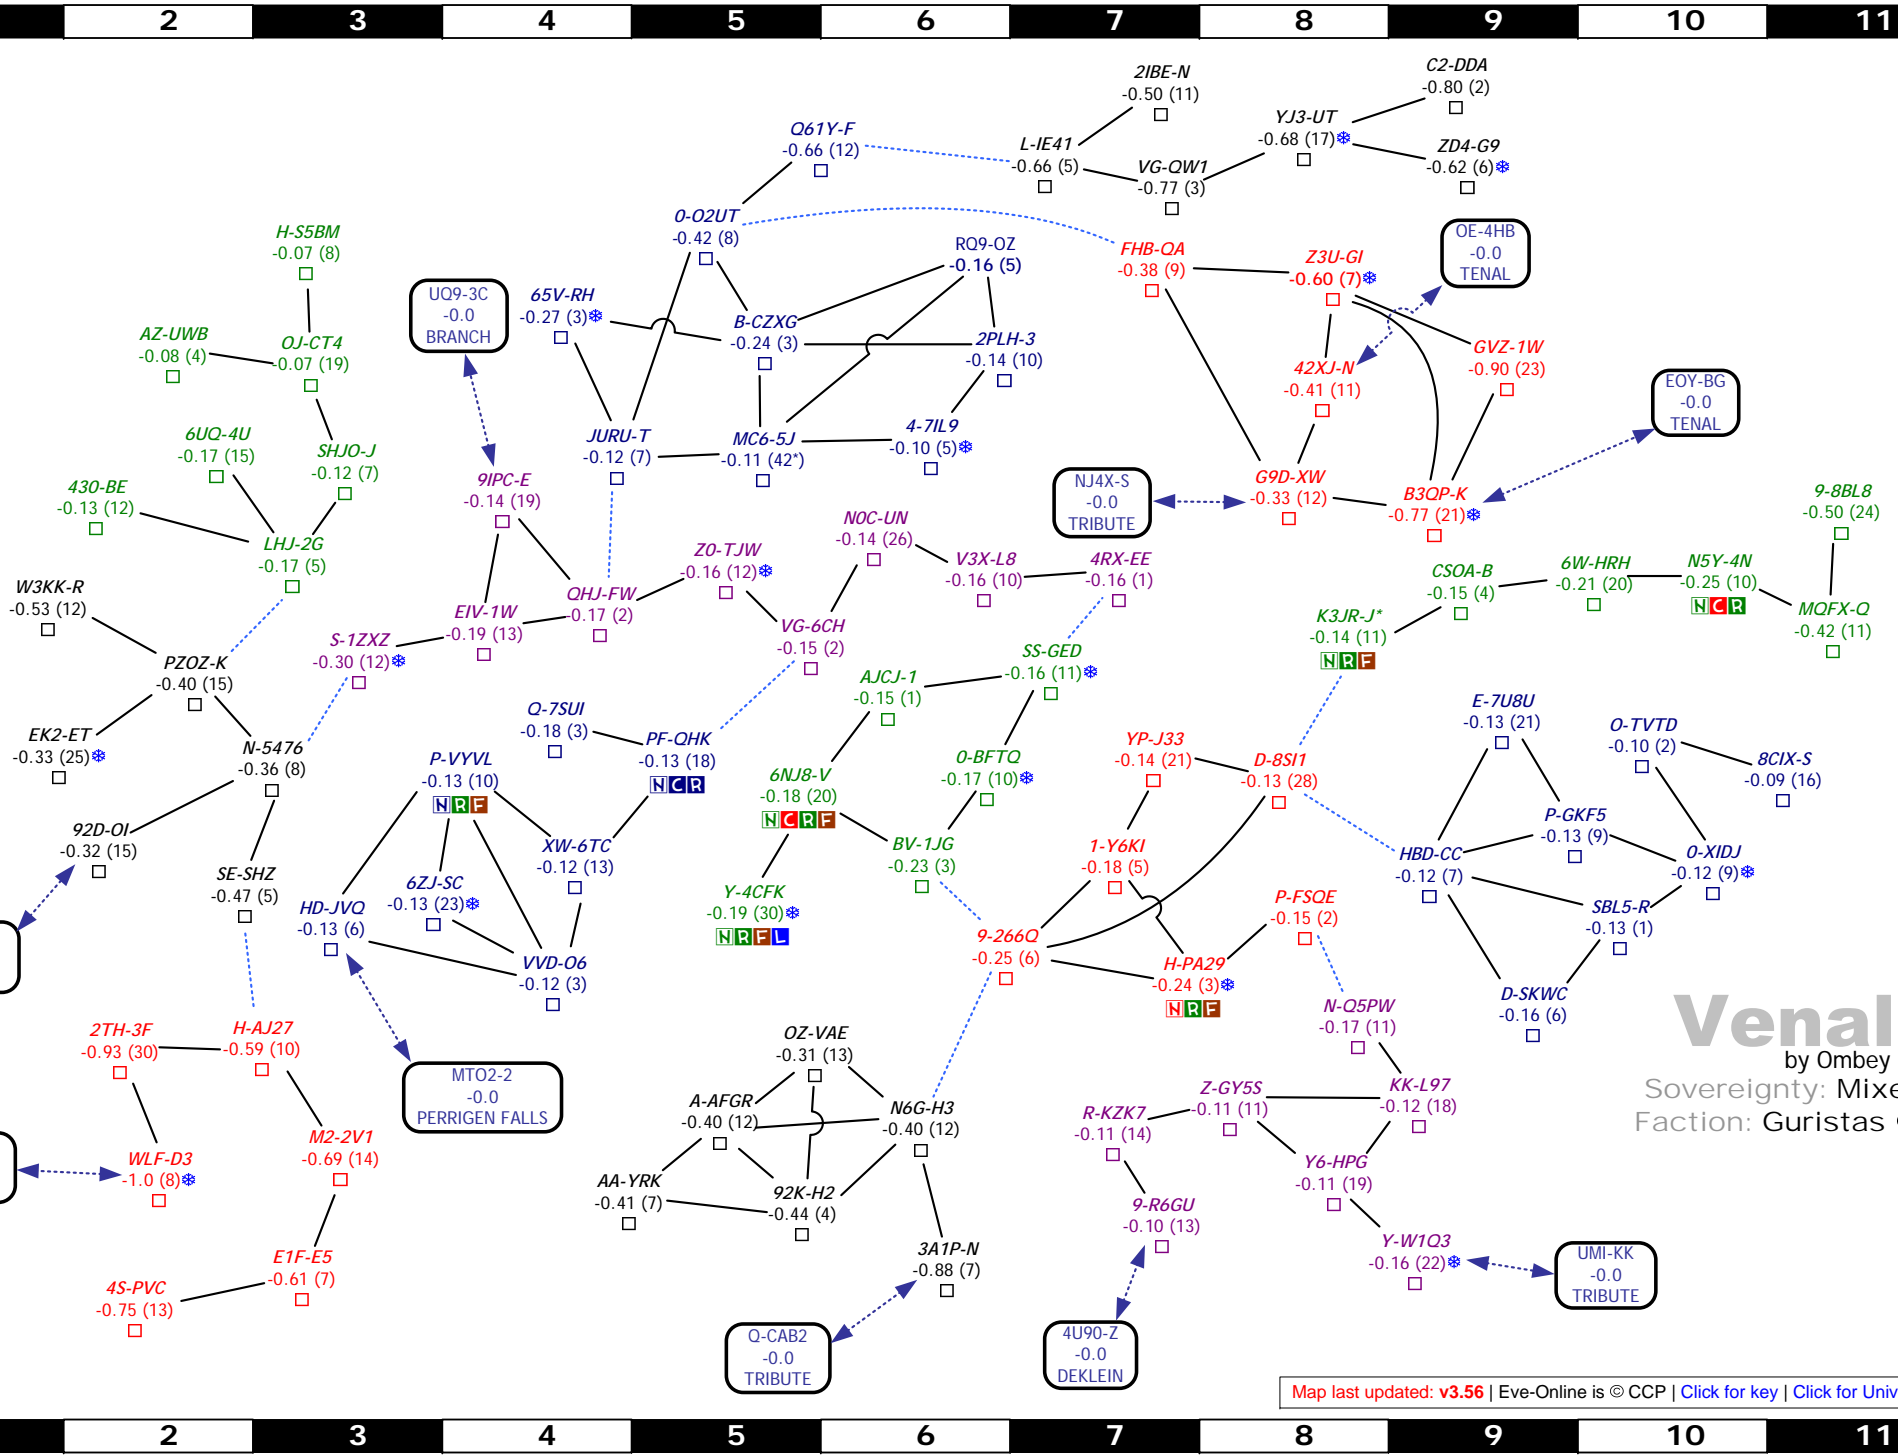

Tenerifis

by Ombey
Sovereignty: Minmatar
Faction: Angels ●

Set: v3.56

Tribute
by Ombey
Sovereignty: Mixed
Faction: Guristas ●●

Vale of the Silent

by Ombey

Sovereignty: Mixed
Faction: Guristas ●●

Set: v3.56