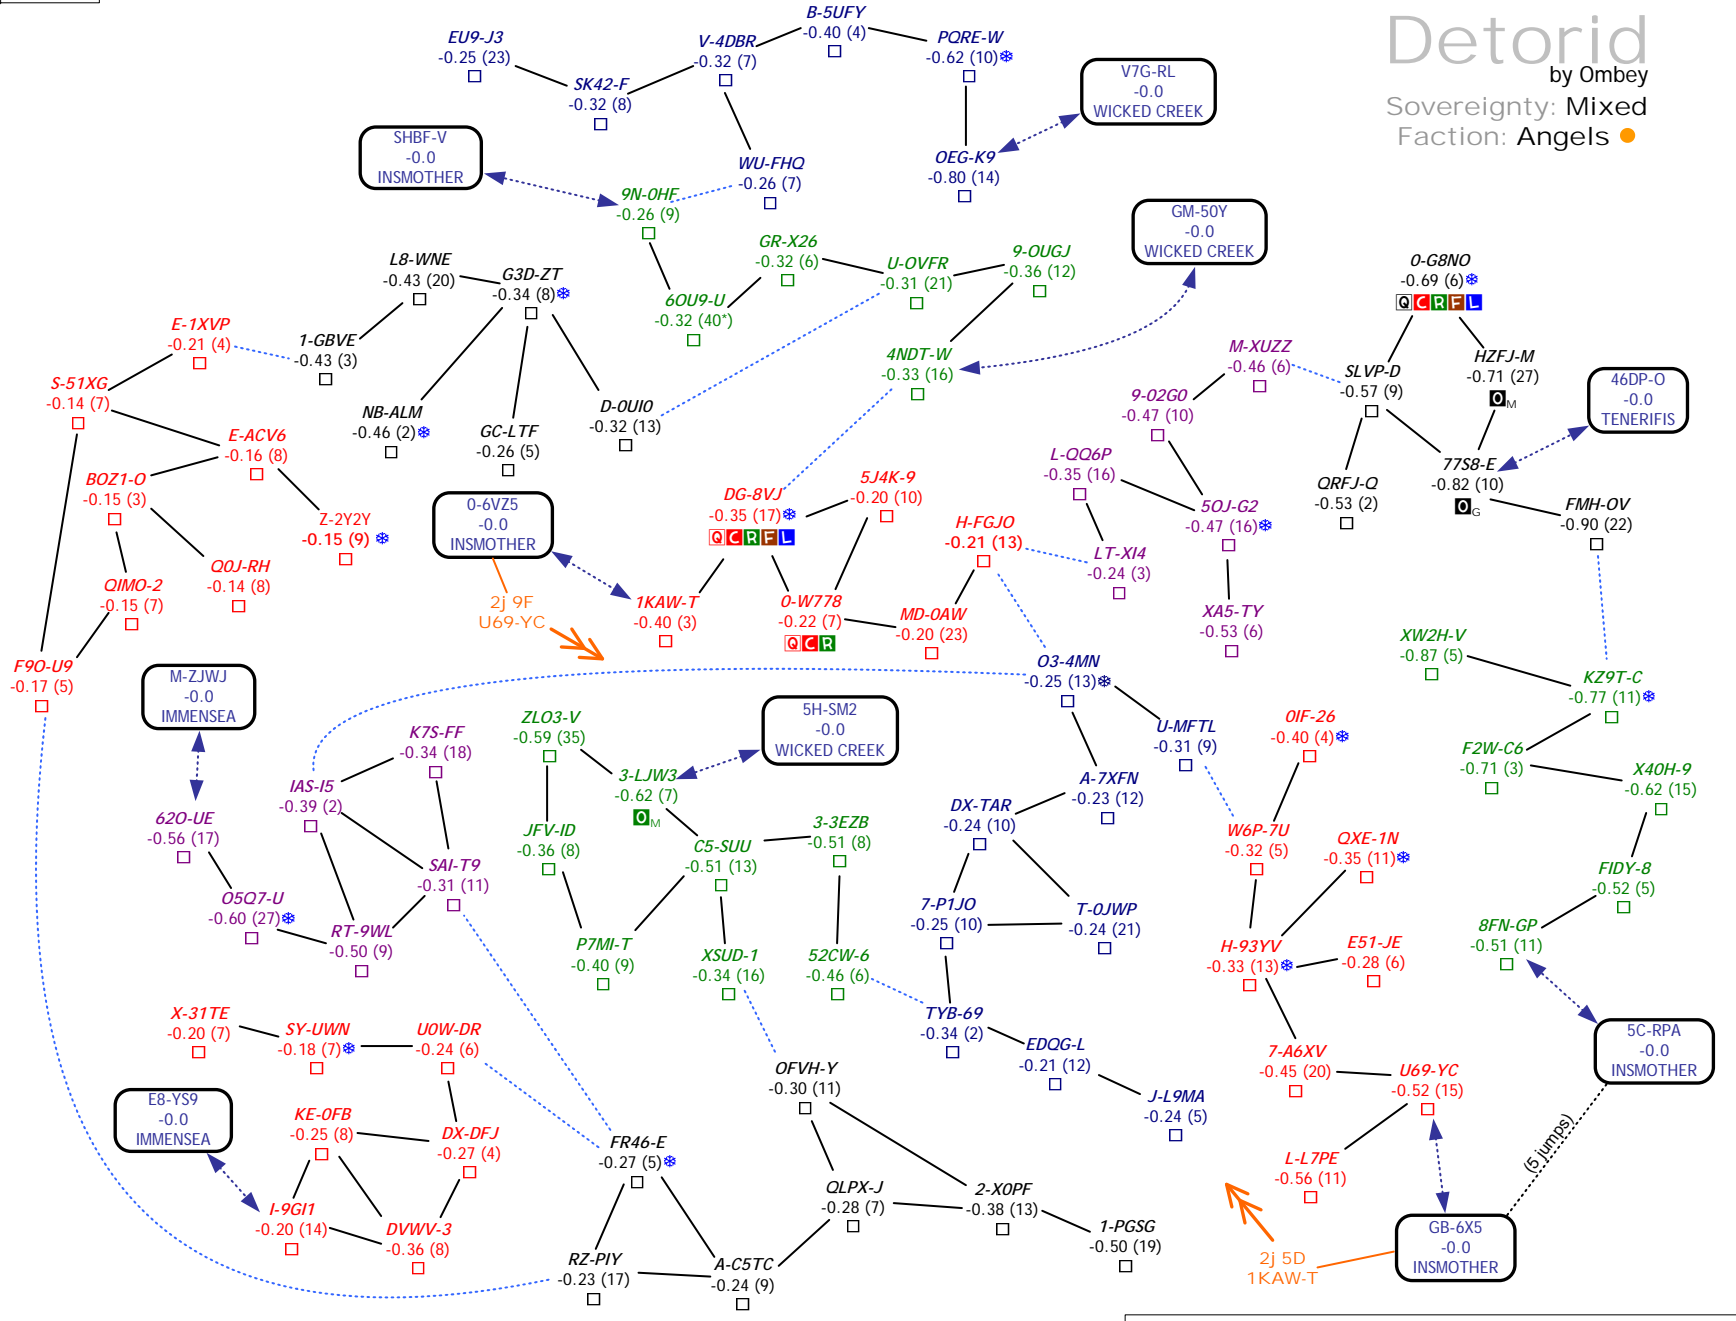

Delve

by Ombey
Sovereignty: Mixed
Faction: Blood Raiders

Derelik
by Ombey

Sovereignty: Ammatar
Faction: Sanshas

A
B
C
D
E
F
G

A
B
C
D
E
F
G

Set: v3.56

(6 jumps)