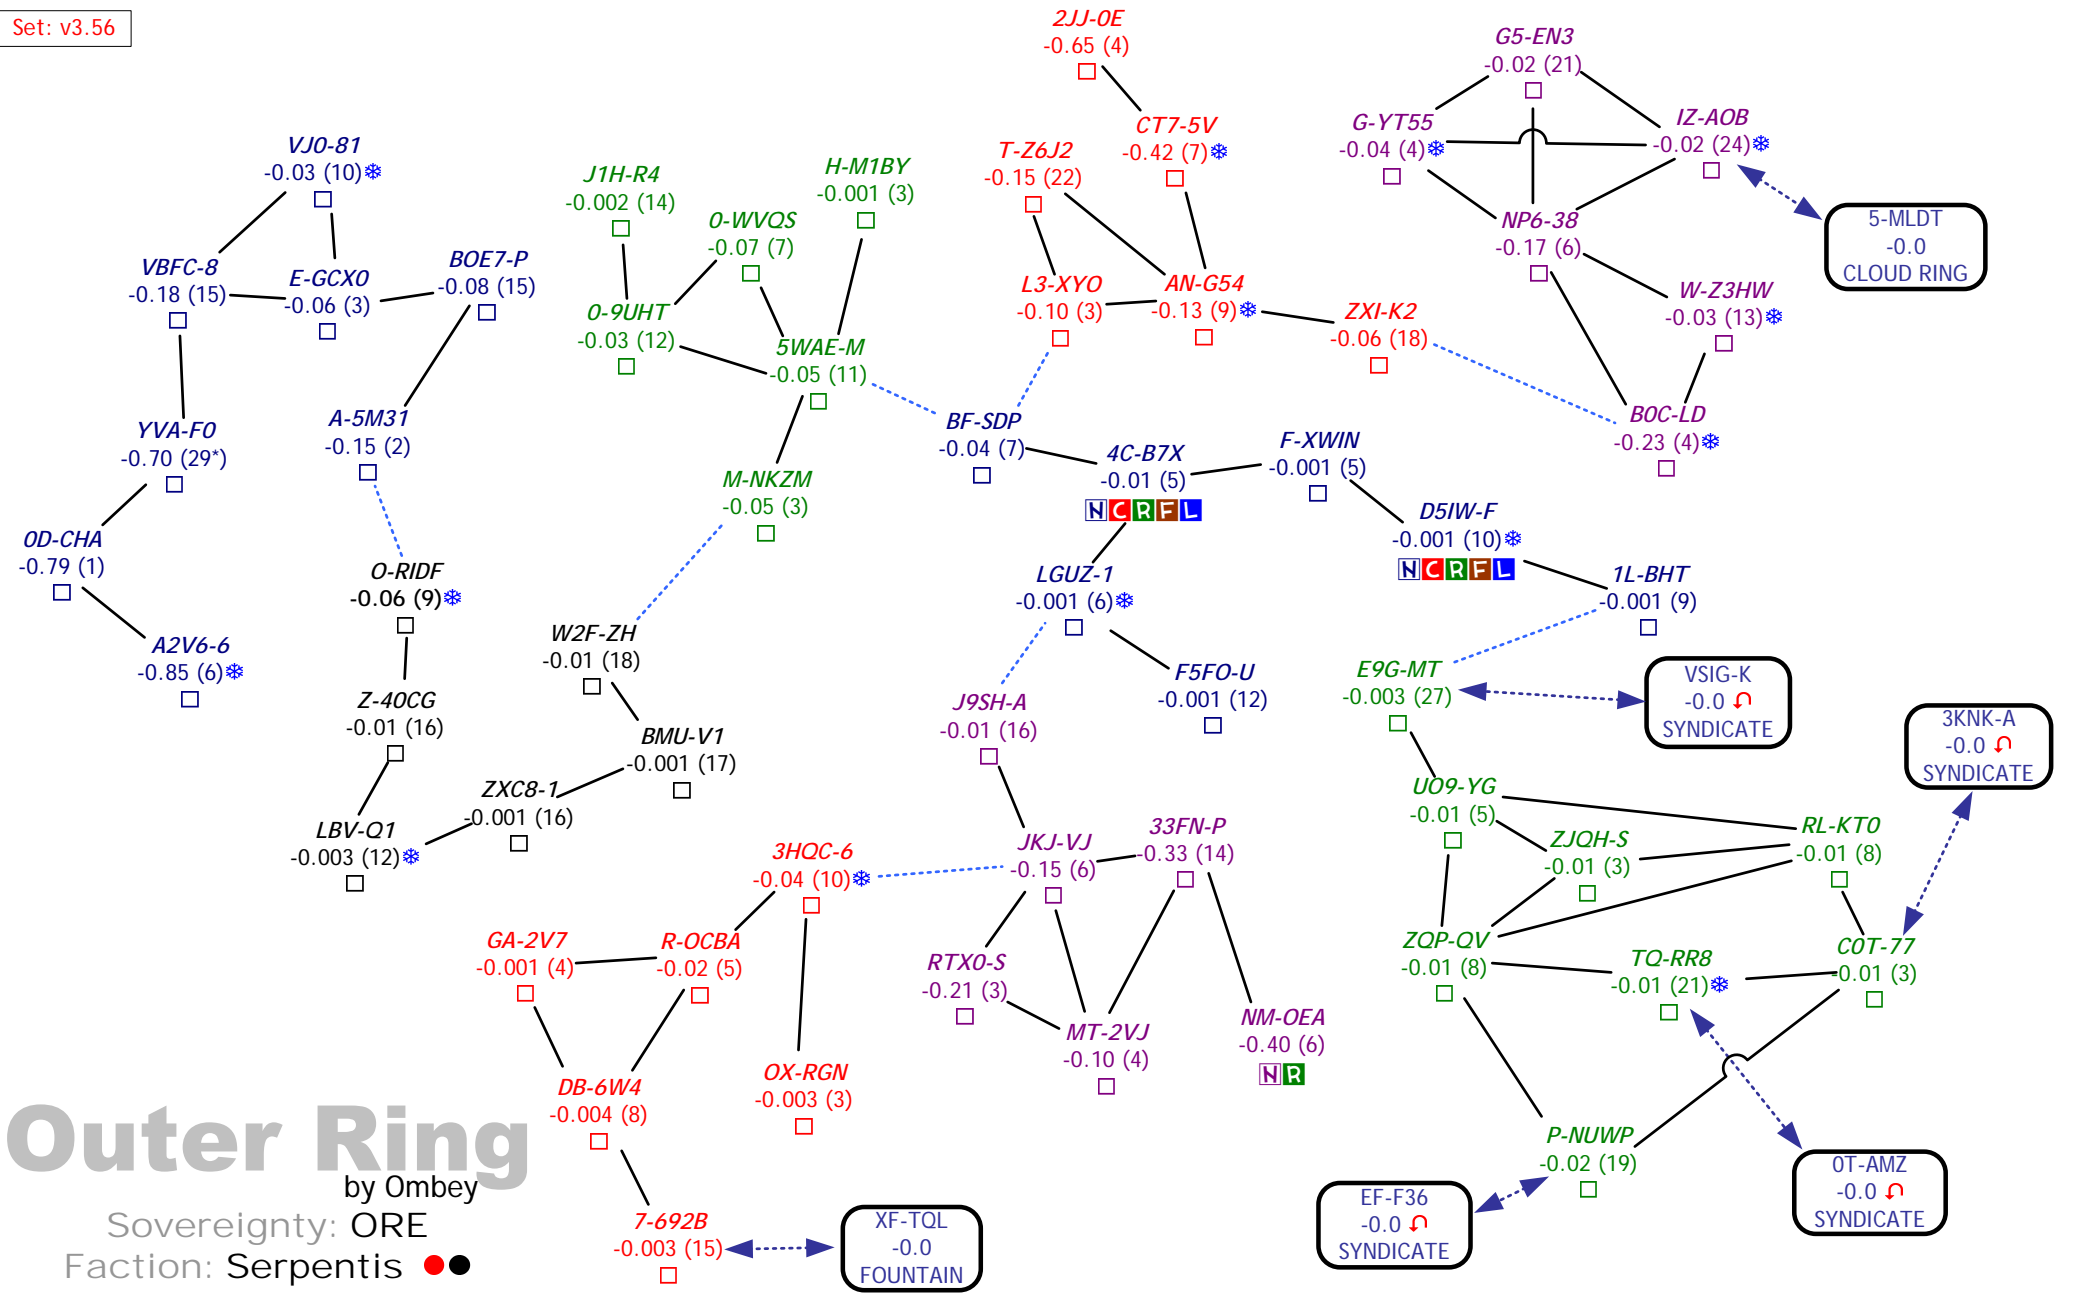

by Ombey & Adam Reed

Sovereignty: Mixed

Faction: Drones ● ●

Set: v3.56

Outer Ring

by Ombey

Sovereignty: ORE
Faction: Serpentis ●●

Set: v3.56