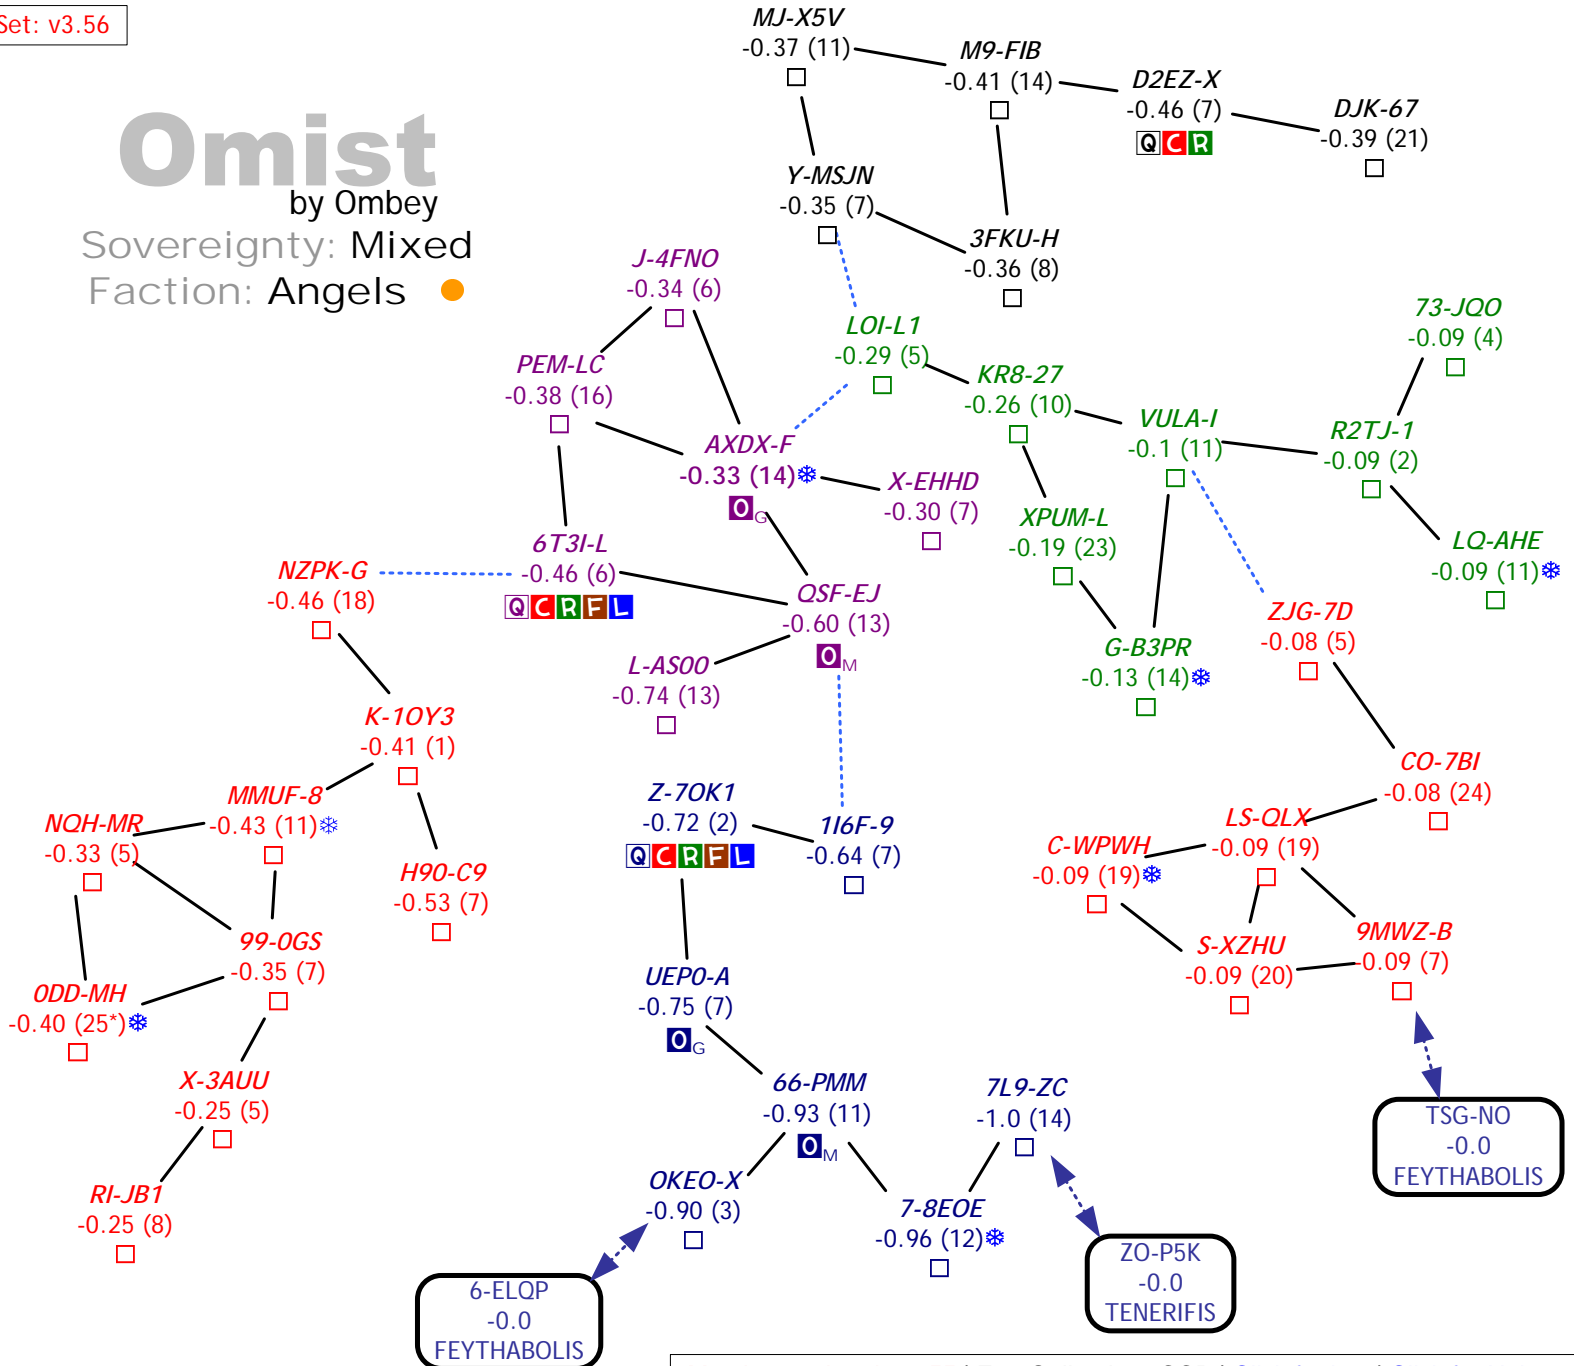

by Ombey & Adam Reed
Sovereignty: Mixed
Faction: Drones ●●

Set: v3.56

Omist

by Ombey

Sovereignty: Mixed

Faction: Angels ●

Set: v3.56

Outer Passage