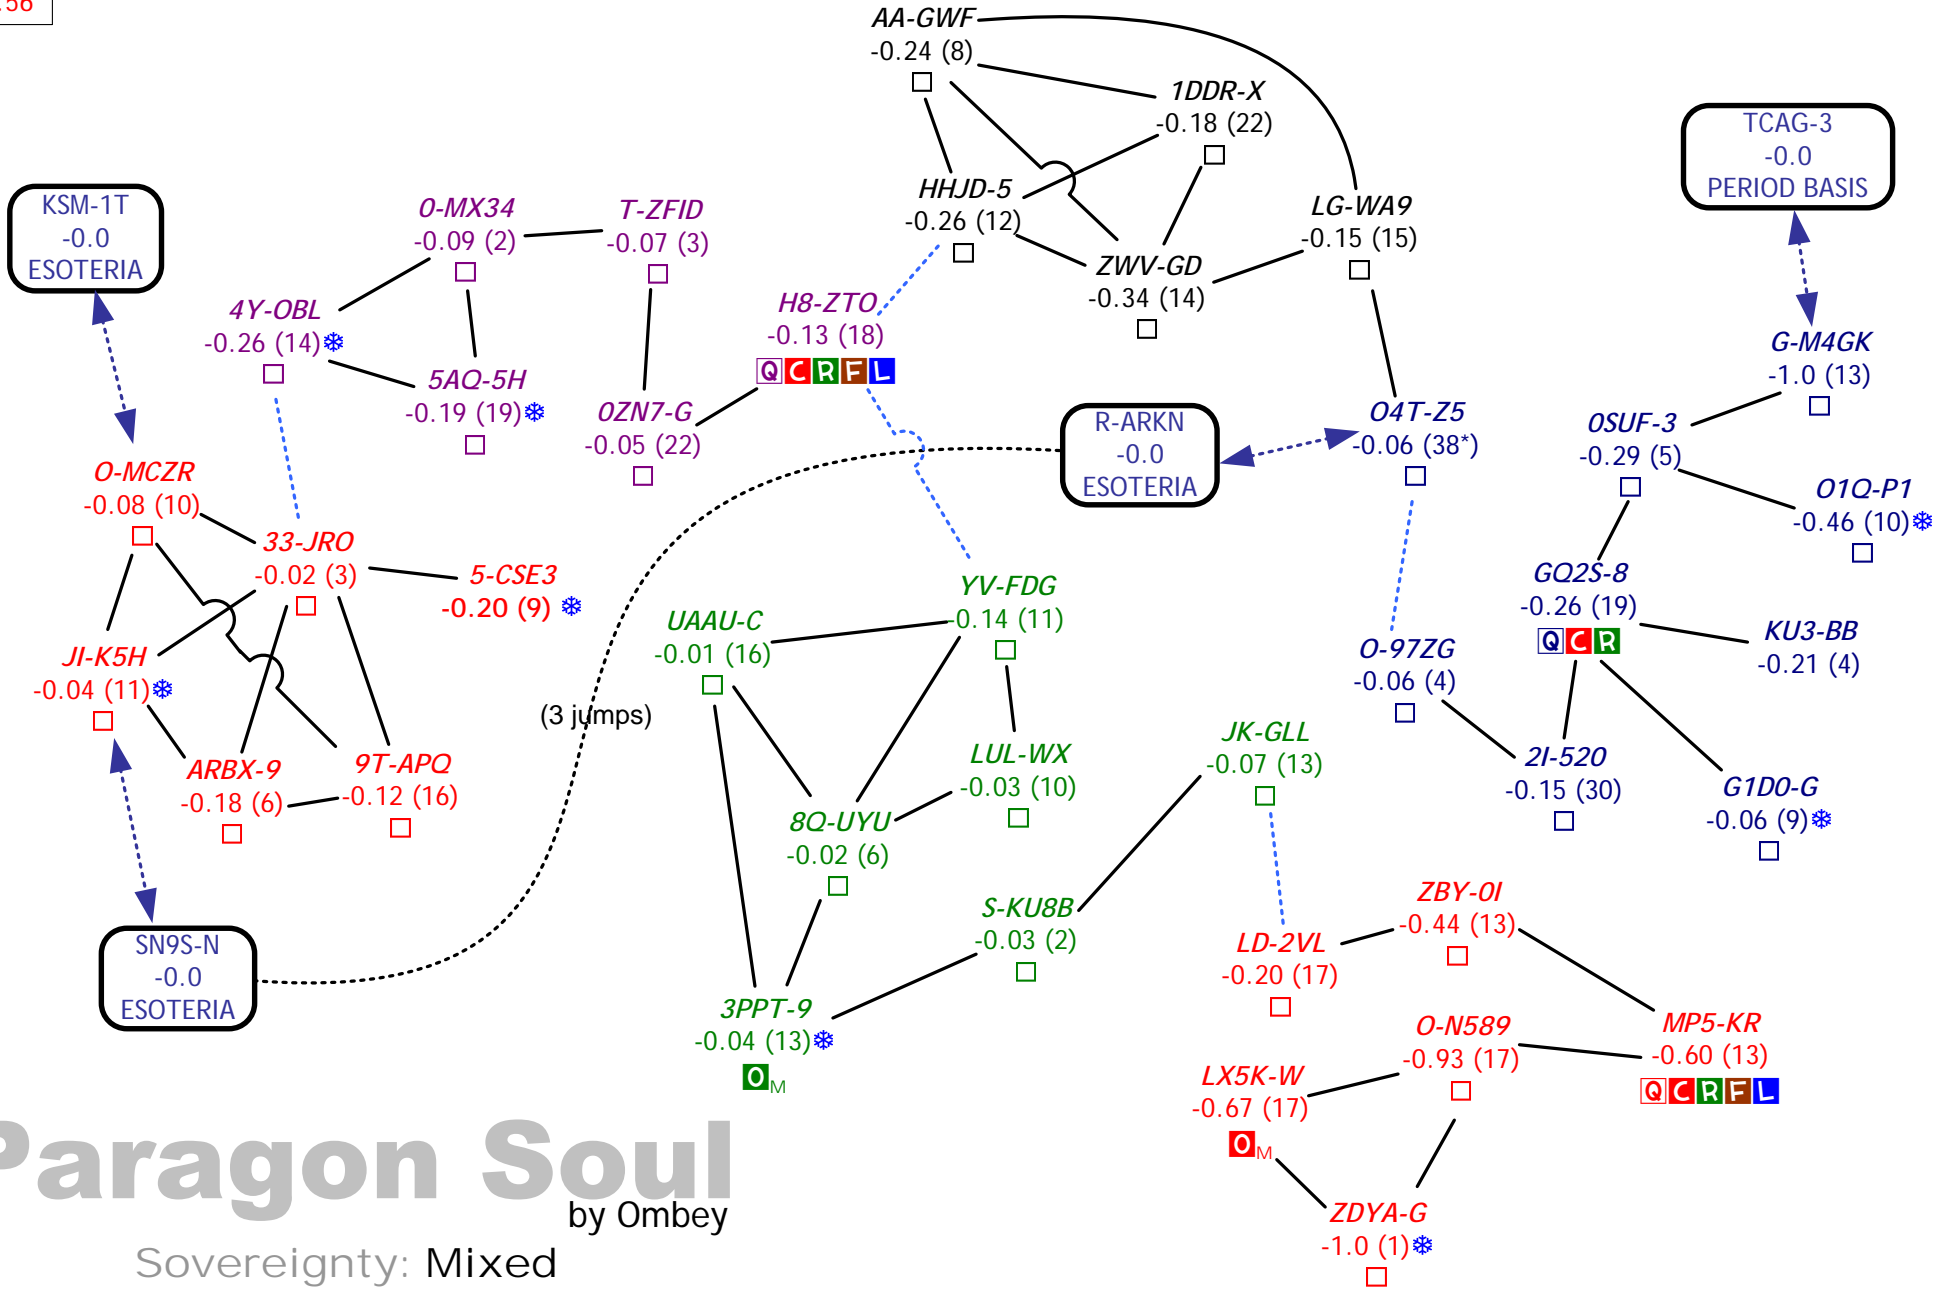

by Ombey & Adam Reed

Sovereignty: Mixed

Faction: Drones ● ●

Set: v3.56

Outer Ring

by Ombey

Sovereignty: ORE
Faction: Serpentis ●●

Set: v3.56