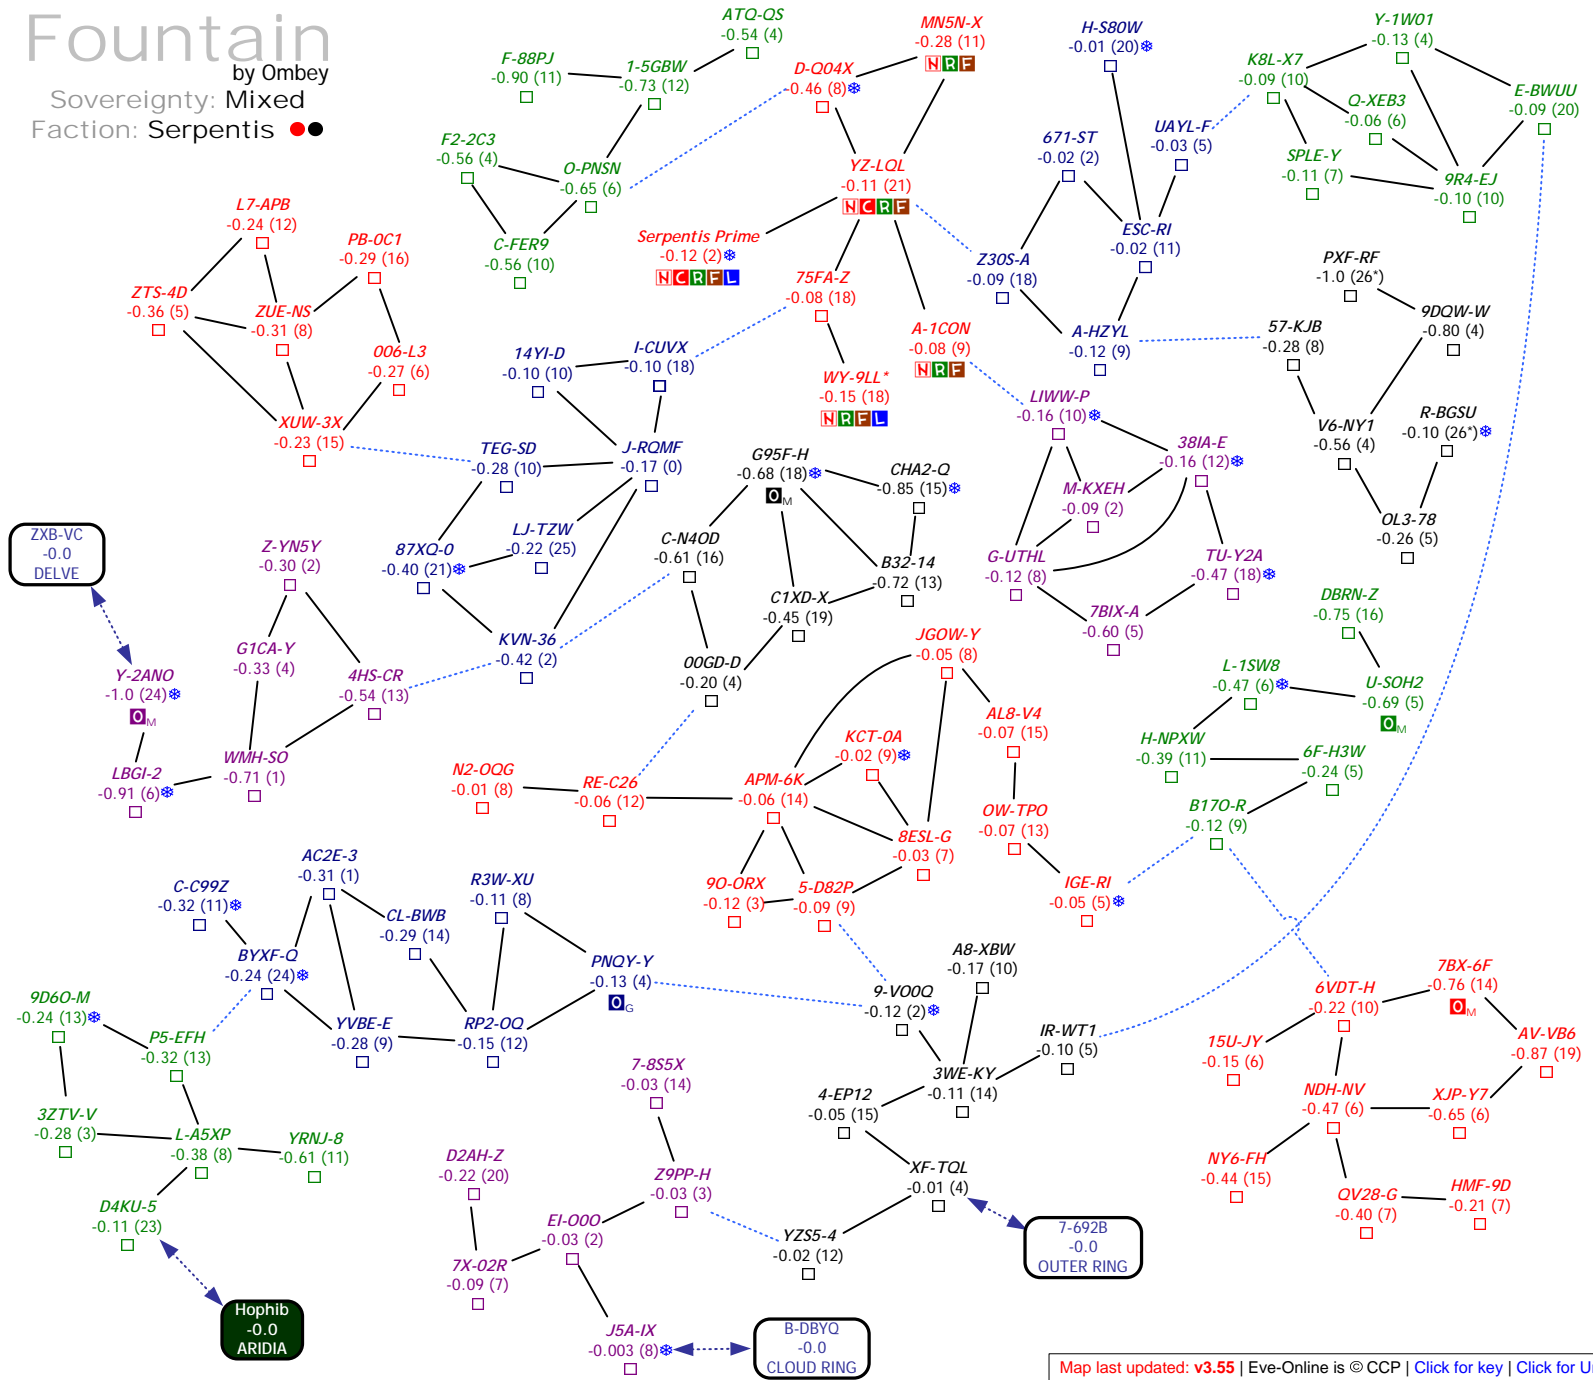

A
B
C
D
E
F
G

A
B
C
D
E
F
G

The Forge
by Ombey
Sovereignty: Caldari
Faction: Guristas ●●

Fountain

by Ombey

Sovereignty: Mixed
Faction: Serpents ●●

Geminate

by Ombey
Sovereignty: Mixed
Faction: Guristas ●●