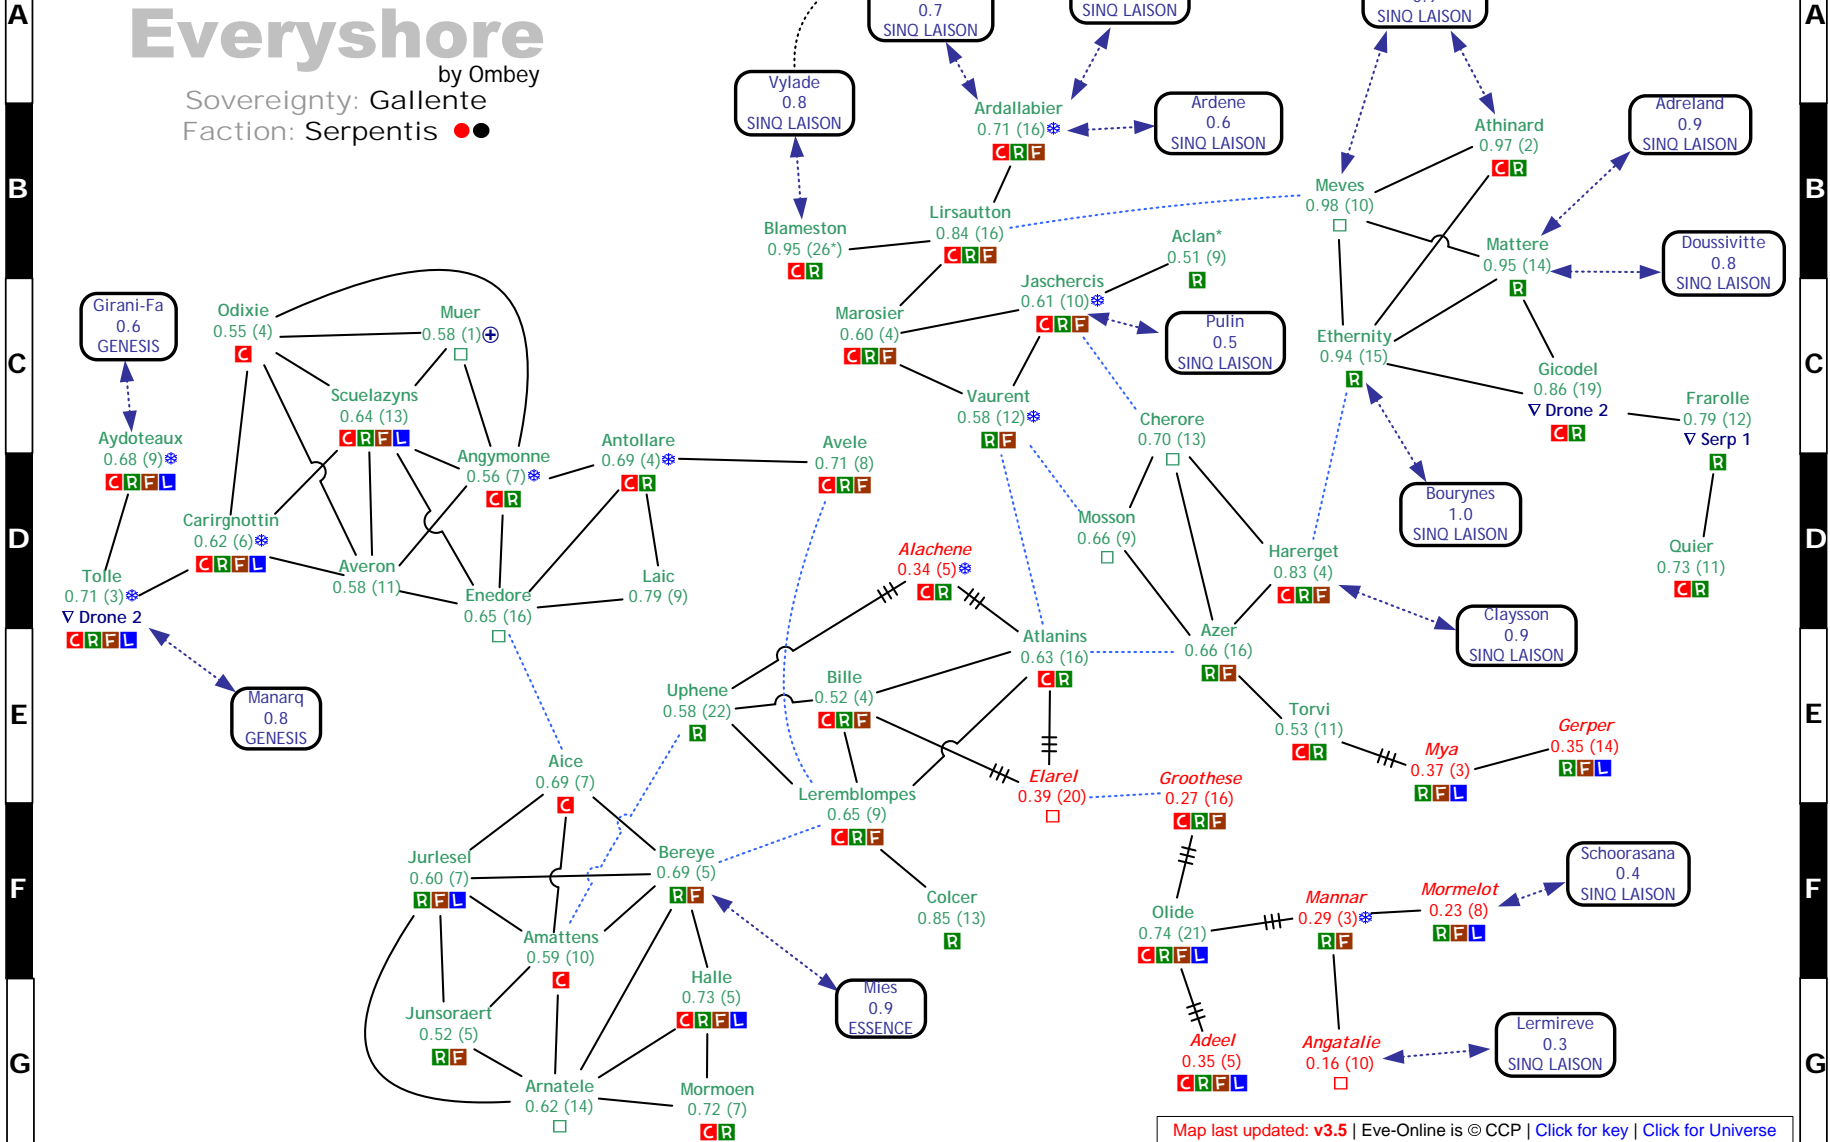

Everyshore

by Ombey

Sovereignty: Gallente

Faction: Serpentsis ●●