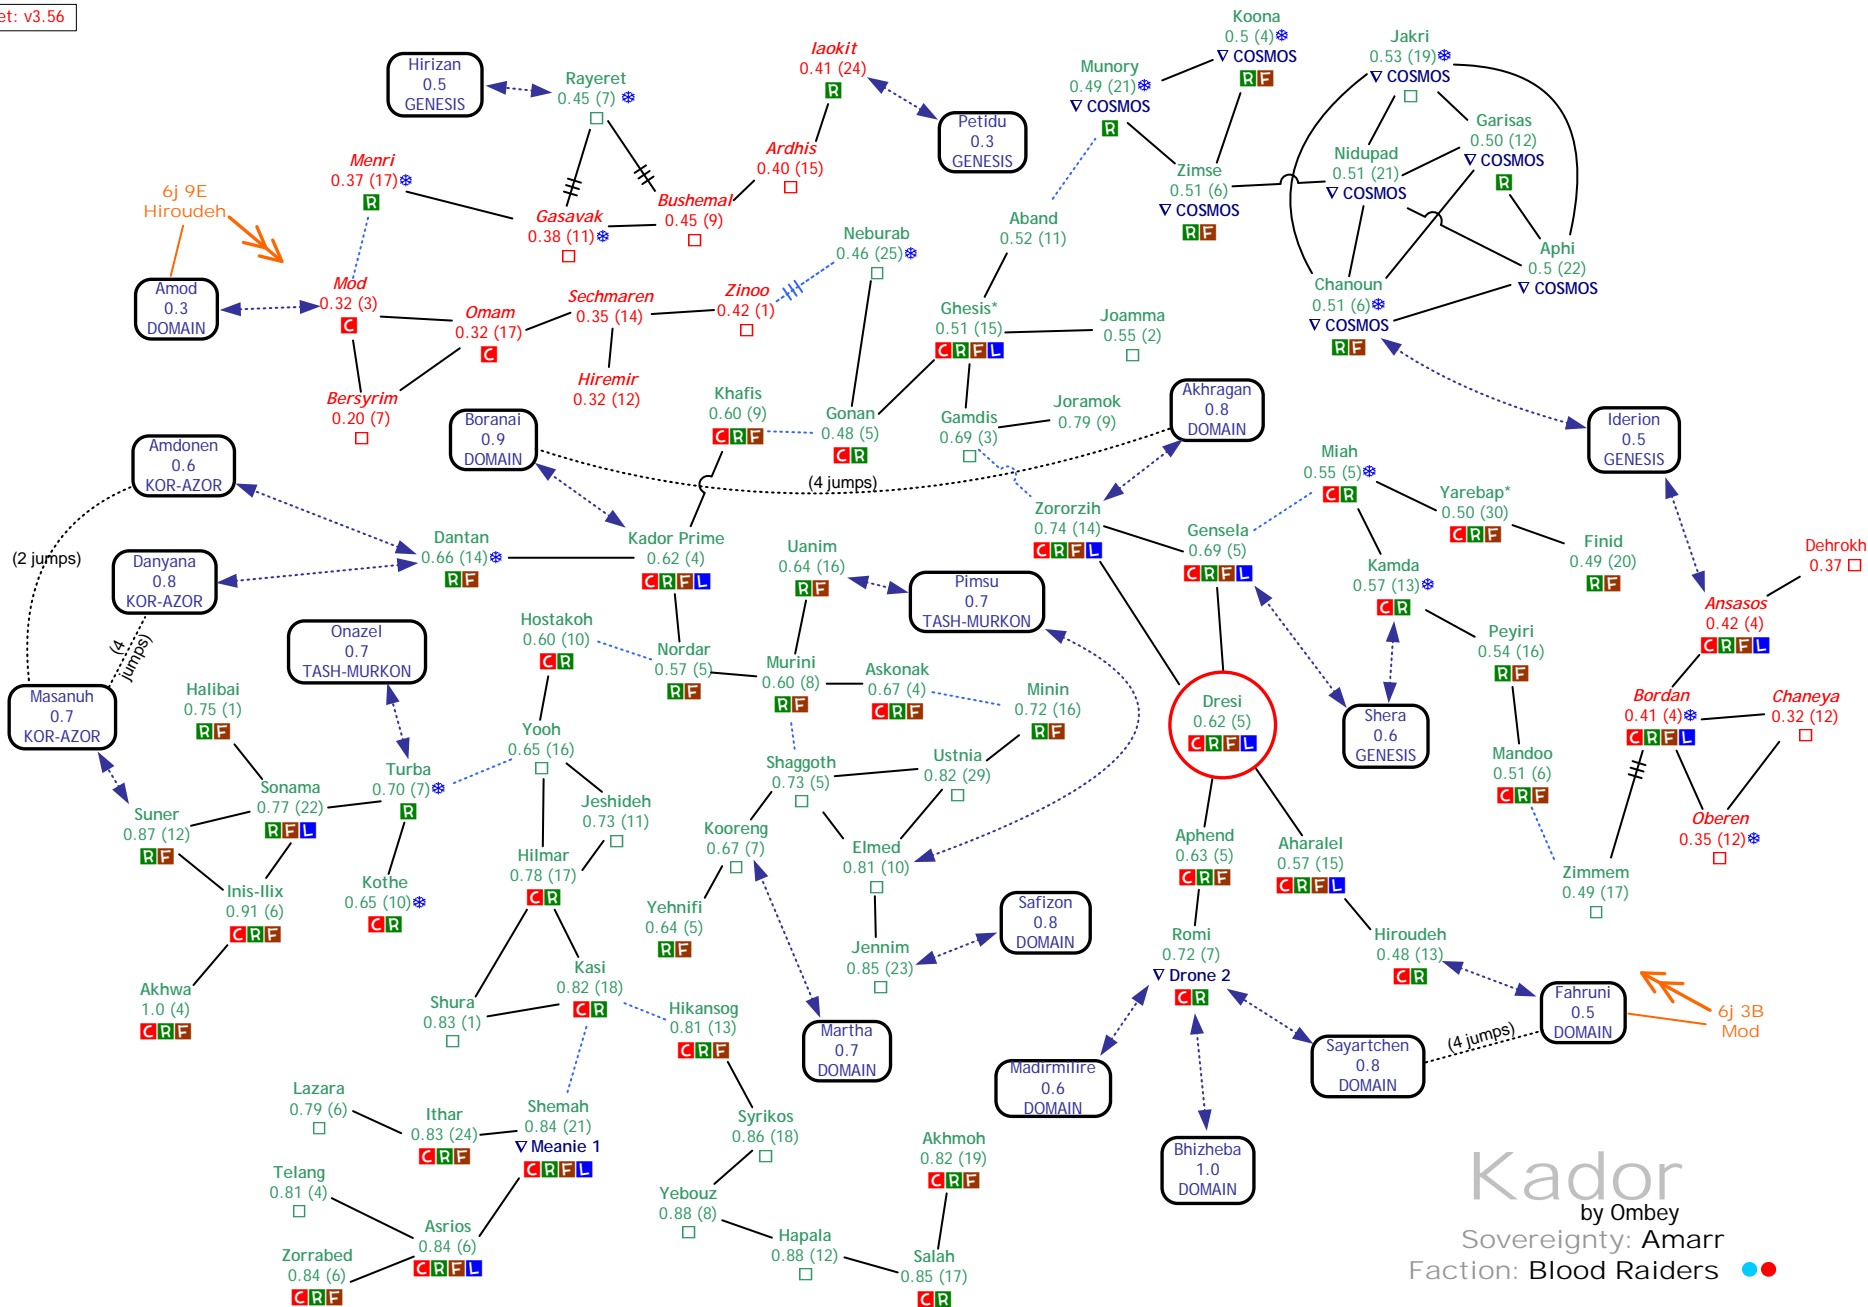

Sovereignty: Mixed

Faction: Angels ●

Set: v3.56

(3 jumps)

A
B
C
D
E
F
G

A
B
C
D
E
F
G

Kador
 by Ombey
 Sovereignty: Amarr
 Faction: Blood Raiders

The Kalevala Expanse