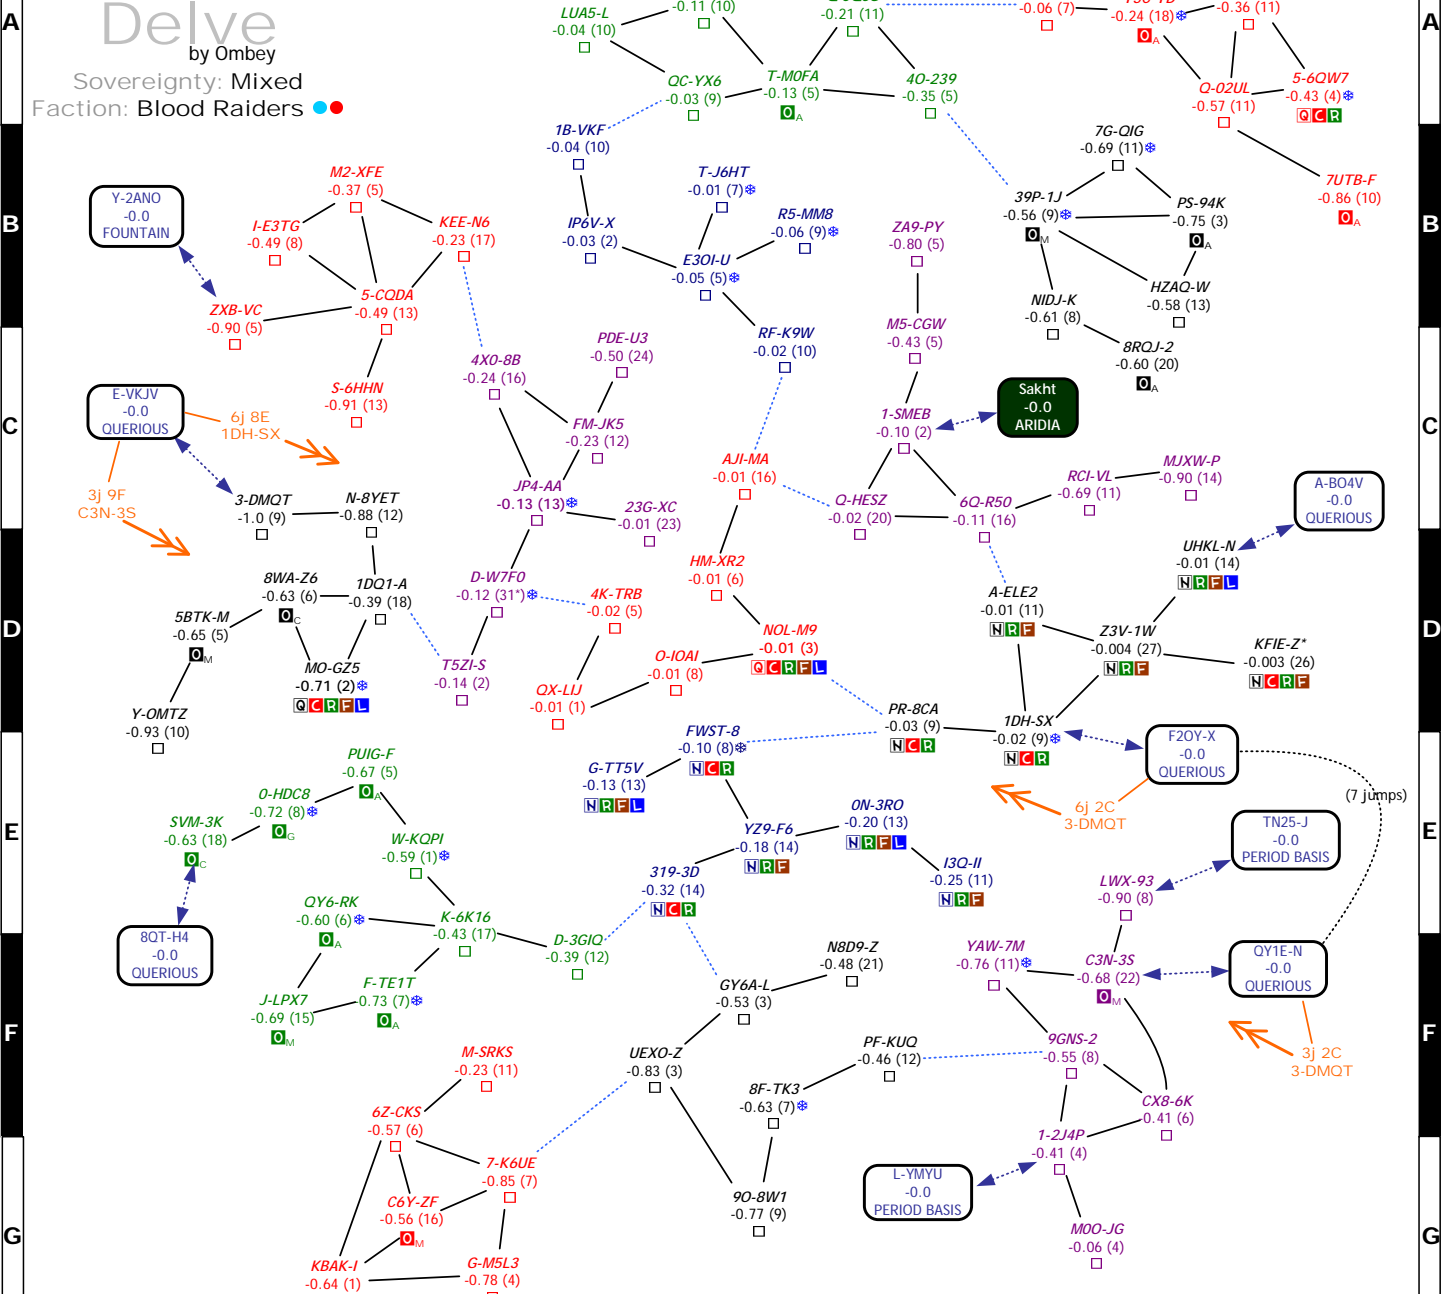

Delve

by Ombey
Sovereignty: Mixed
Faction: Blood Raiders