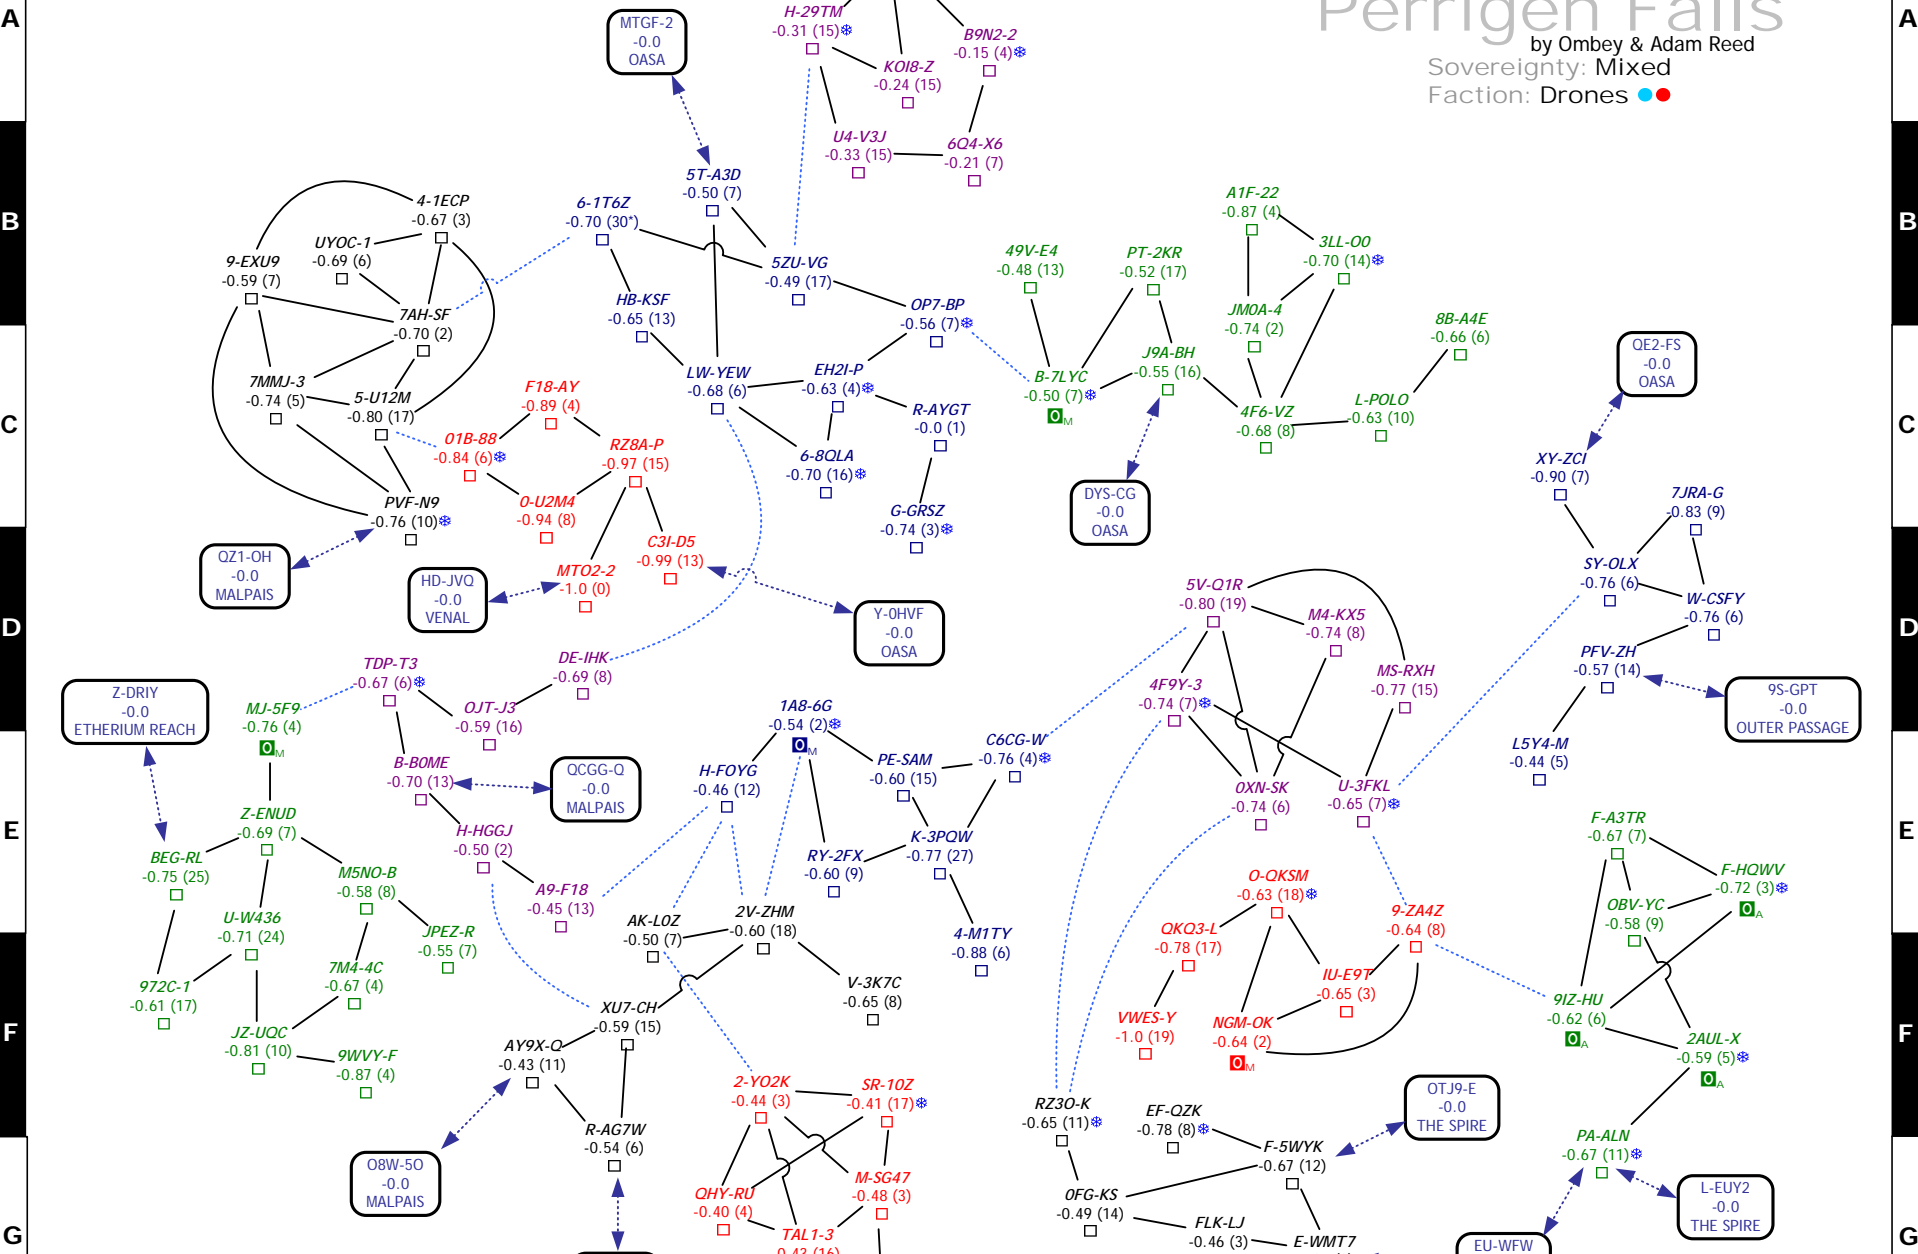

Perrigen Falls

by Ombey & Adam Reed
Sovereignty: Mixed
Faction: Drones ●●

Set: v3.56

A
B
C
D
E
F
G

A
B
C
D
E
F
G

Placid
by Ombey
Sovereignty: Gallente
Faction: Serpentis ●●

Providence

by Omby
Sovereignty: Mixed
Faction: Sanshas ●●