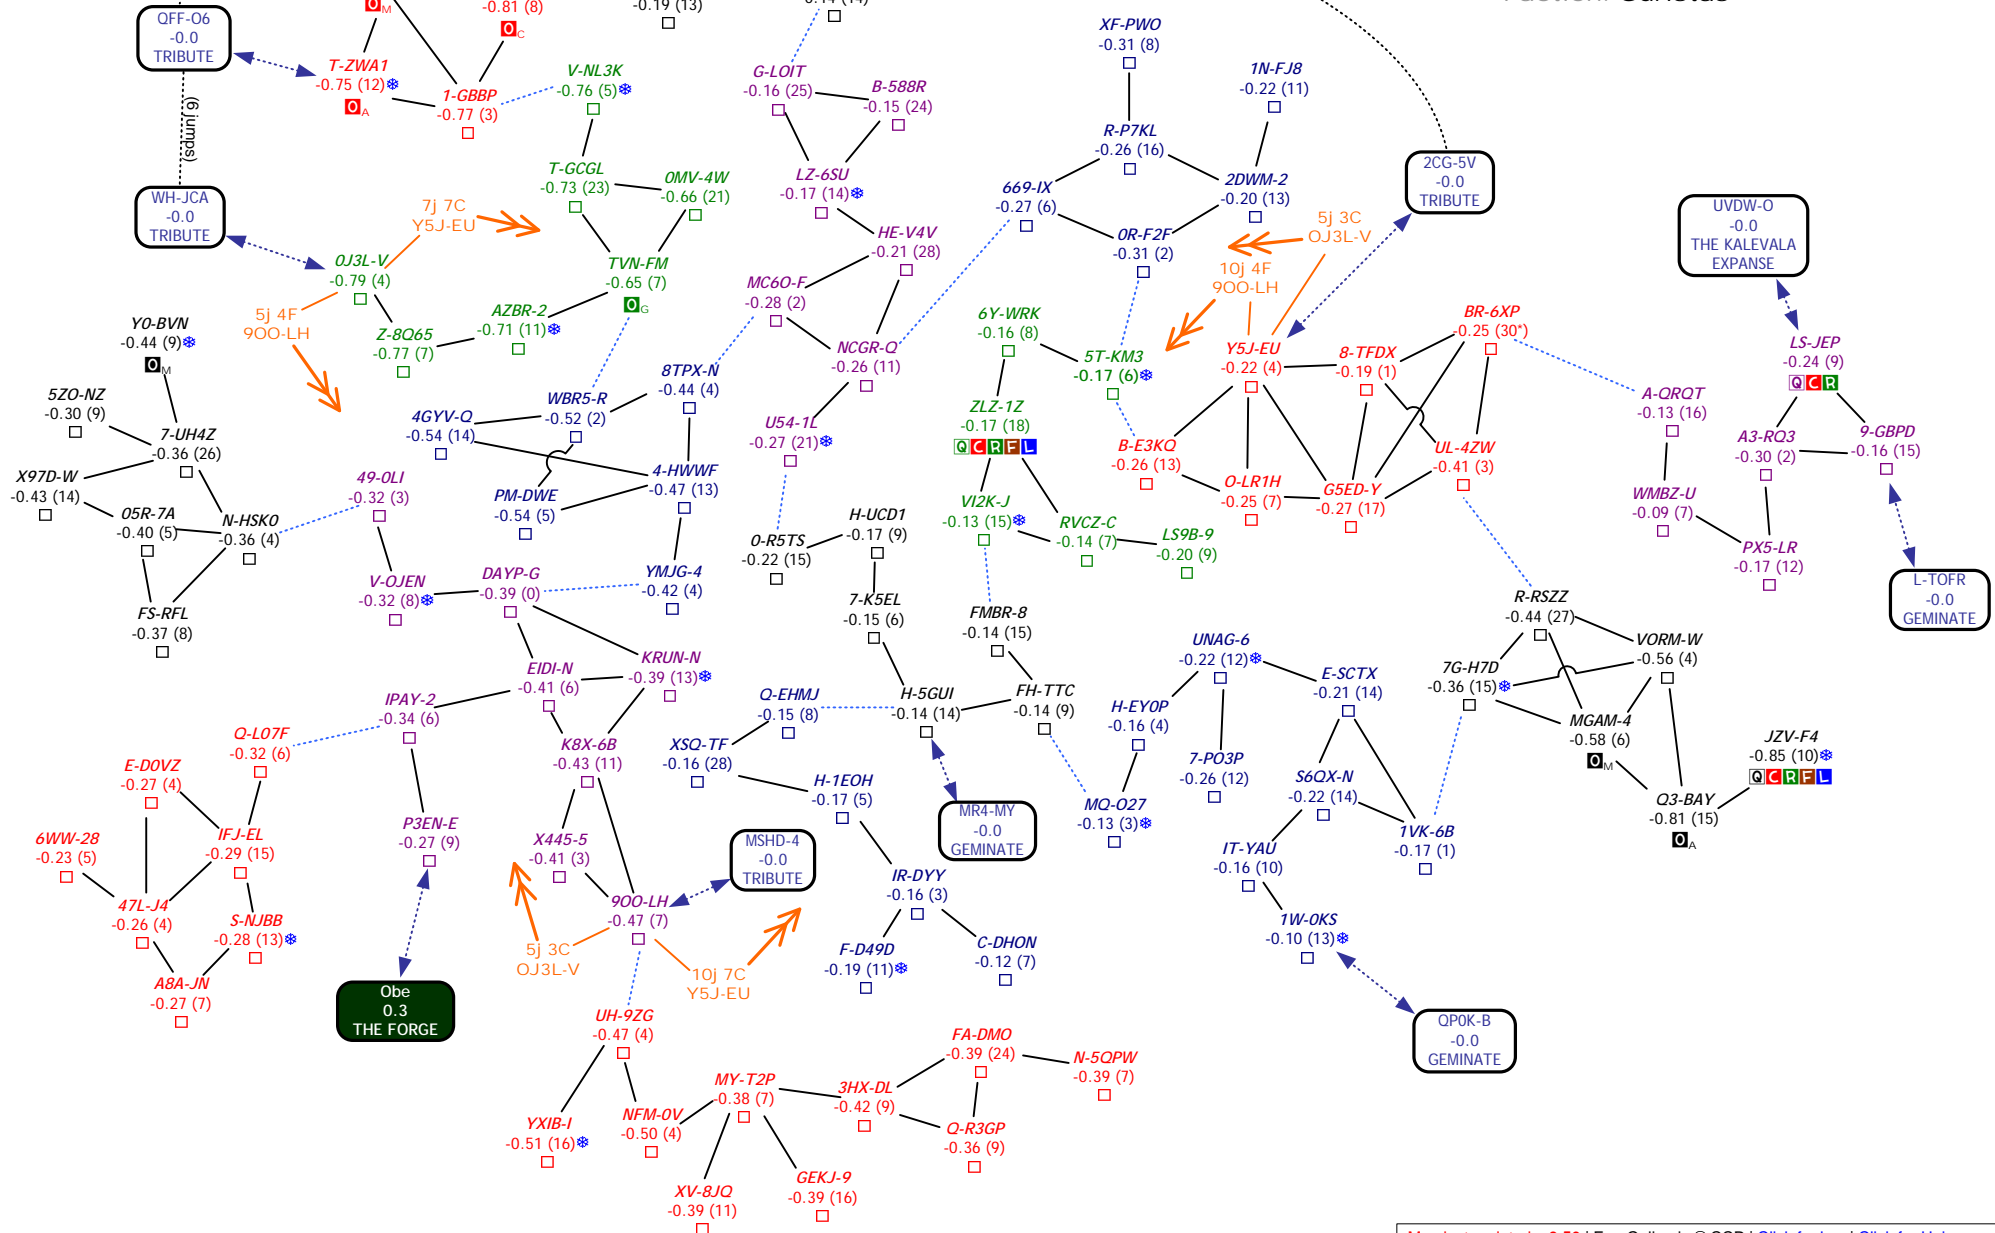

Tenerifis

by Ombey
Sovereignty: Minmatar
Faction: Angels ●

Set: v3.56

Tribute
by Ombey
Sovereignty: Mixed
Faction: Guristas ●●

Vale of the Silent

by Ombey

Sovereignty: Mixed
Faction: Guristas ●●

Set: v3.56