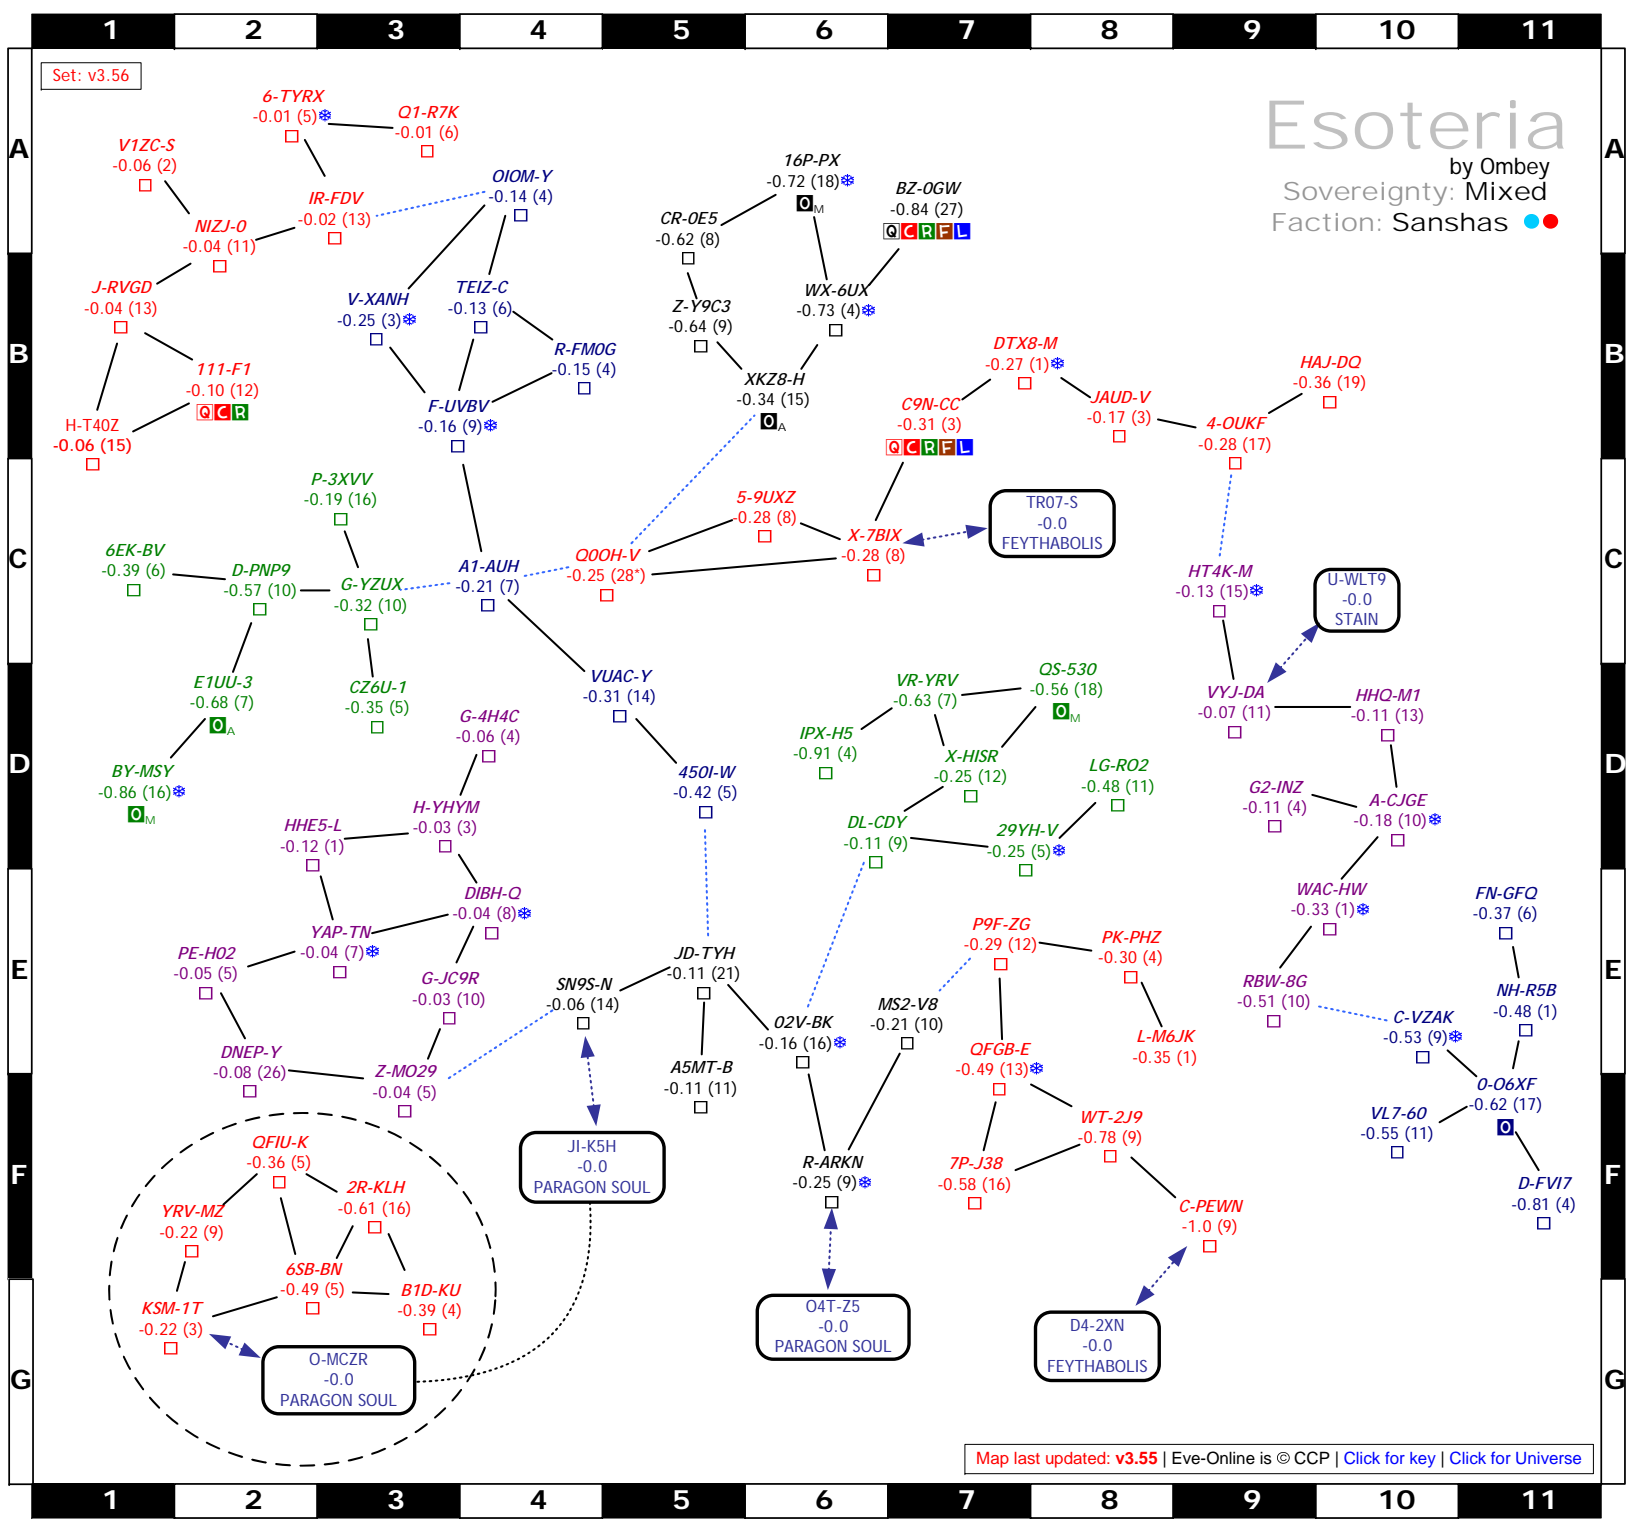

Devoid

by Ombey

Sovereignty: Amarr
Faction: Sanshas ●●

10j 6D
Lisudeh

10j 6G
Rahadalon

Domain
by Omby
Sovereignty: Amarr
Faction: Sanshas

Different colour jump lines are purely for ease of following and do not signify anything