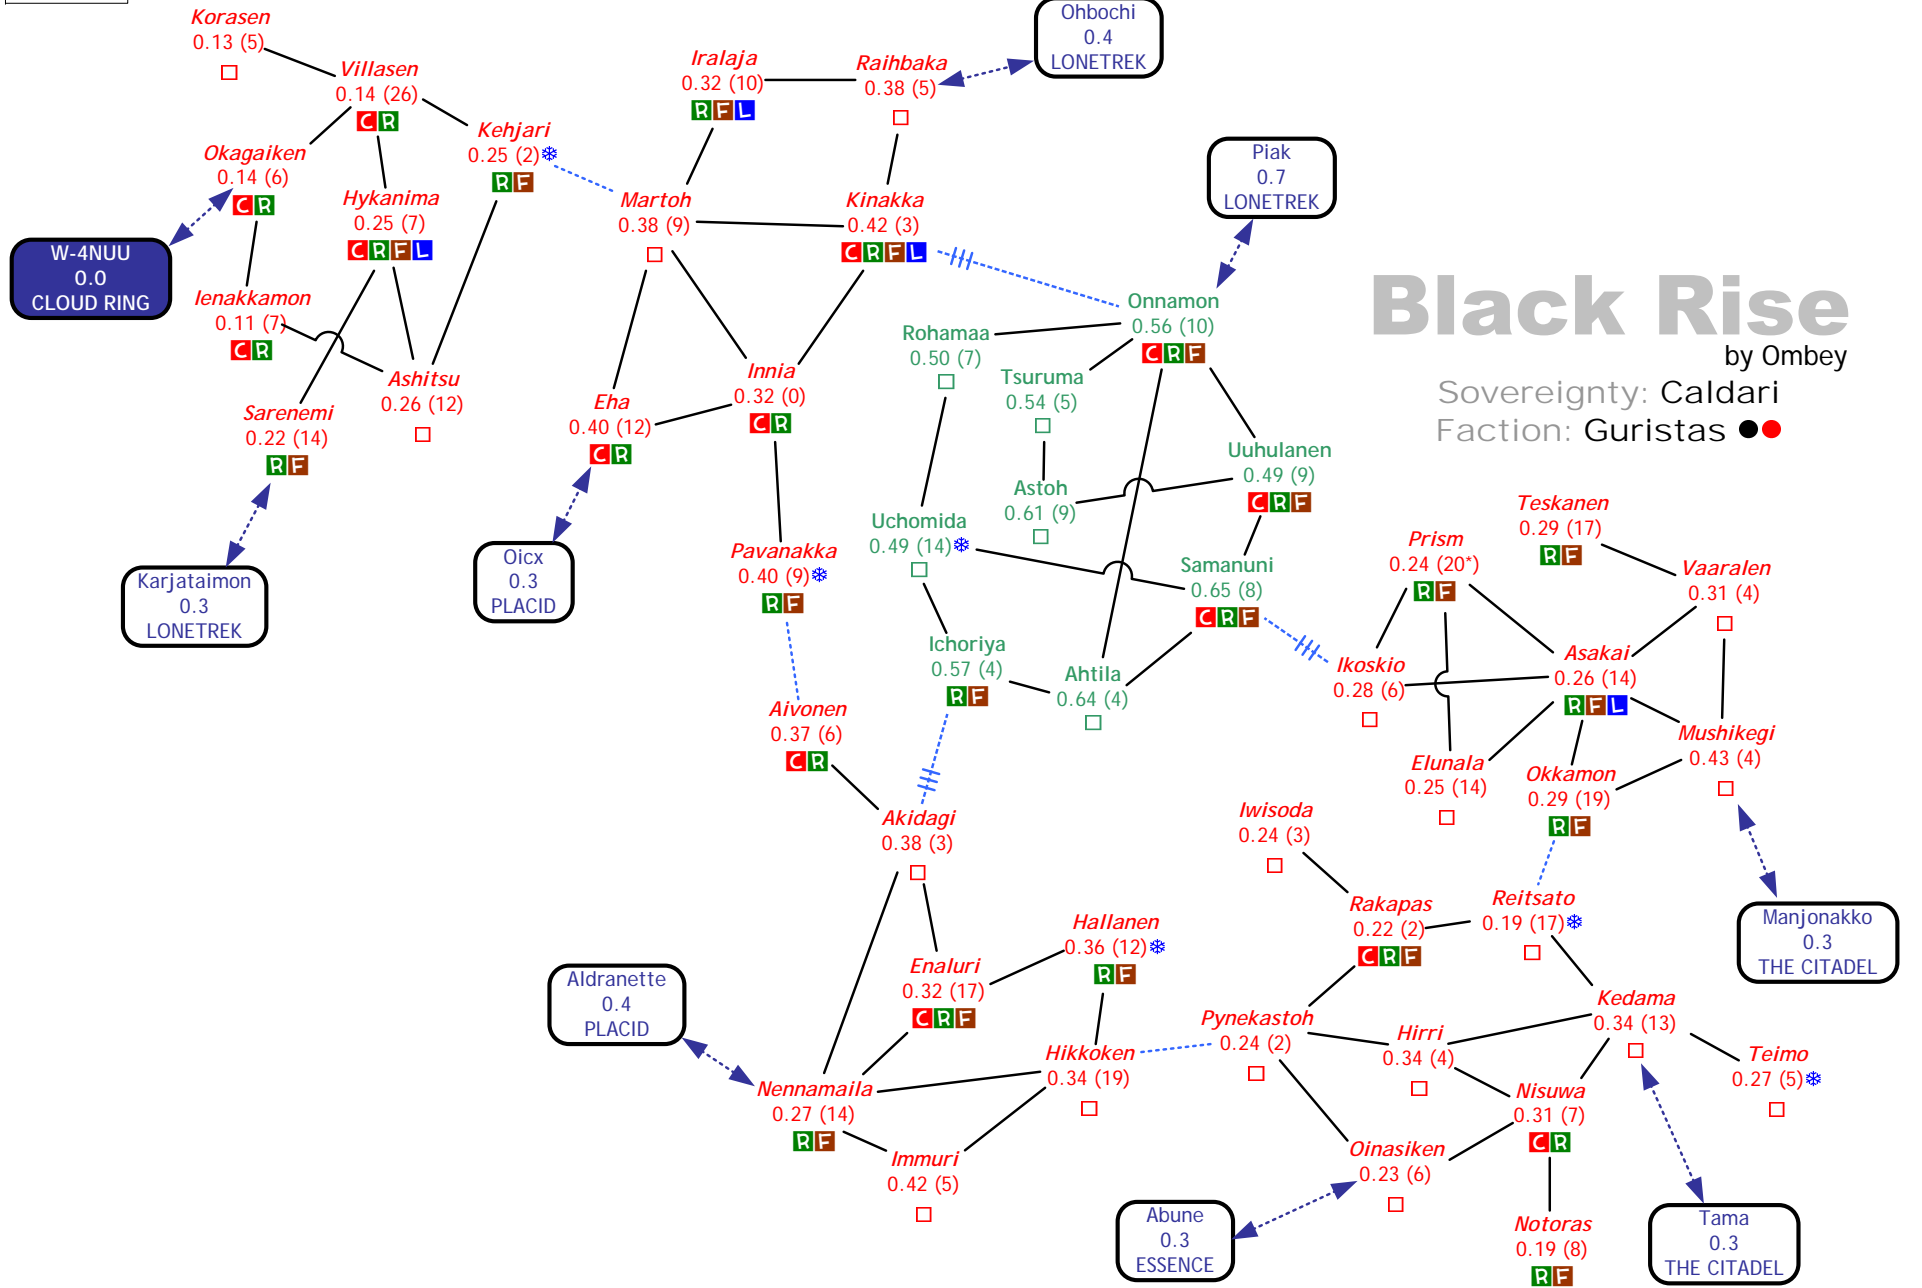

This indicates a trade hub system

Eve Universe

by Ombey

Symbols	NPC Colours	

Set: v3.56

Aridia by Ombe

Sovereignty: Amarr

Faction: Blood Raiders

Set: v3.56

Black Rise

by Ombey

Sovereignty: Caldari
Faction: Guristas ●●

Actual sec. status to follow data dump

Map last updated: v3.56 | Eve-Online is © CCP | [Click for key](#) | [Click for Universe](#)

Branch
by Ombey
Sovereignty: Mixed
Faction: Guristas ●●