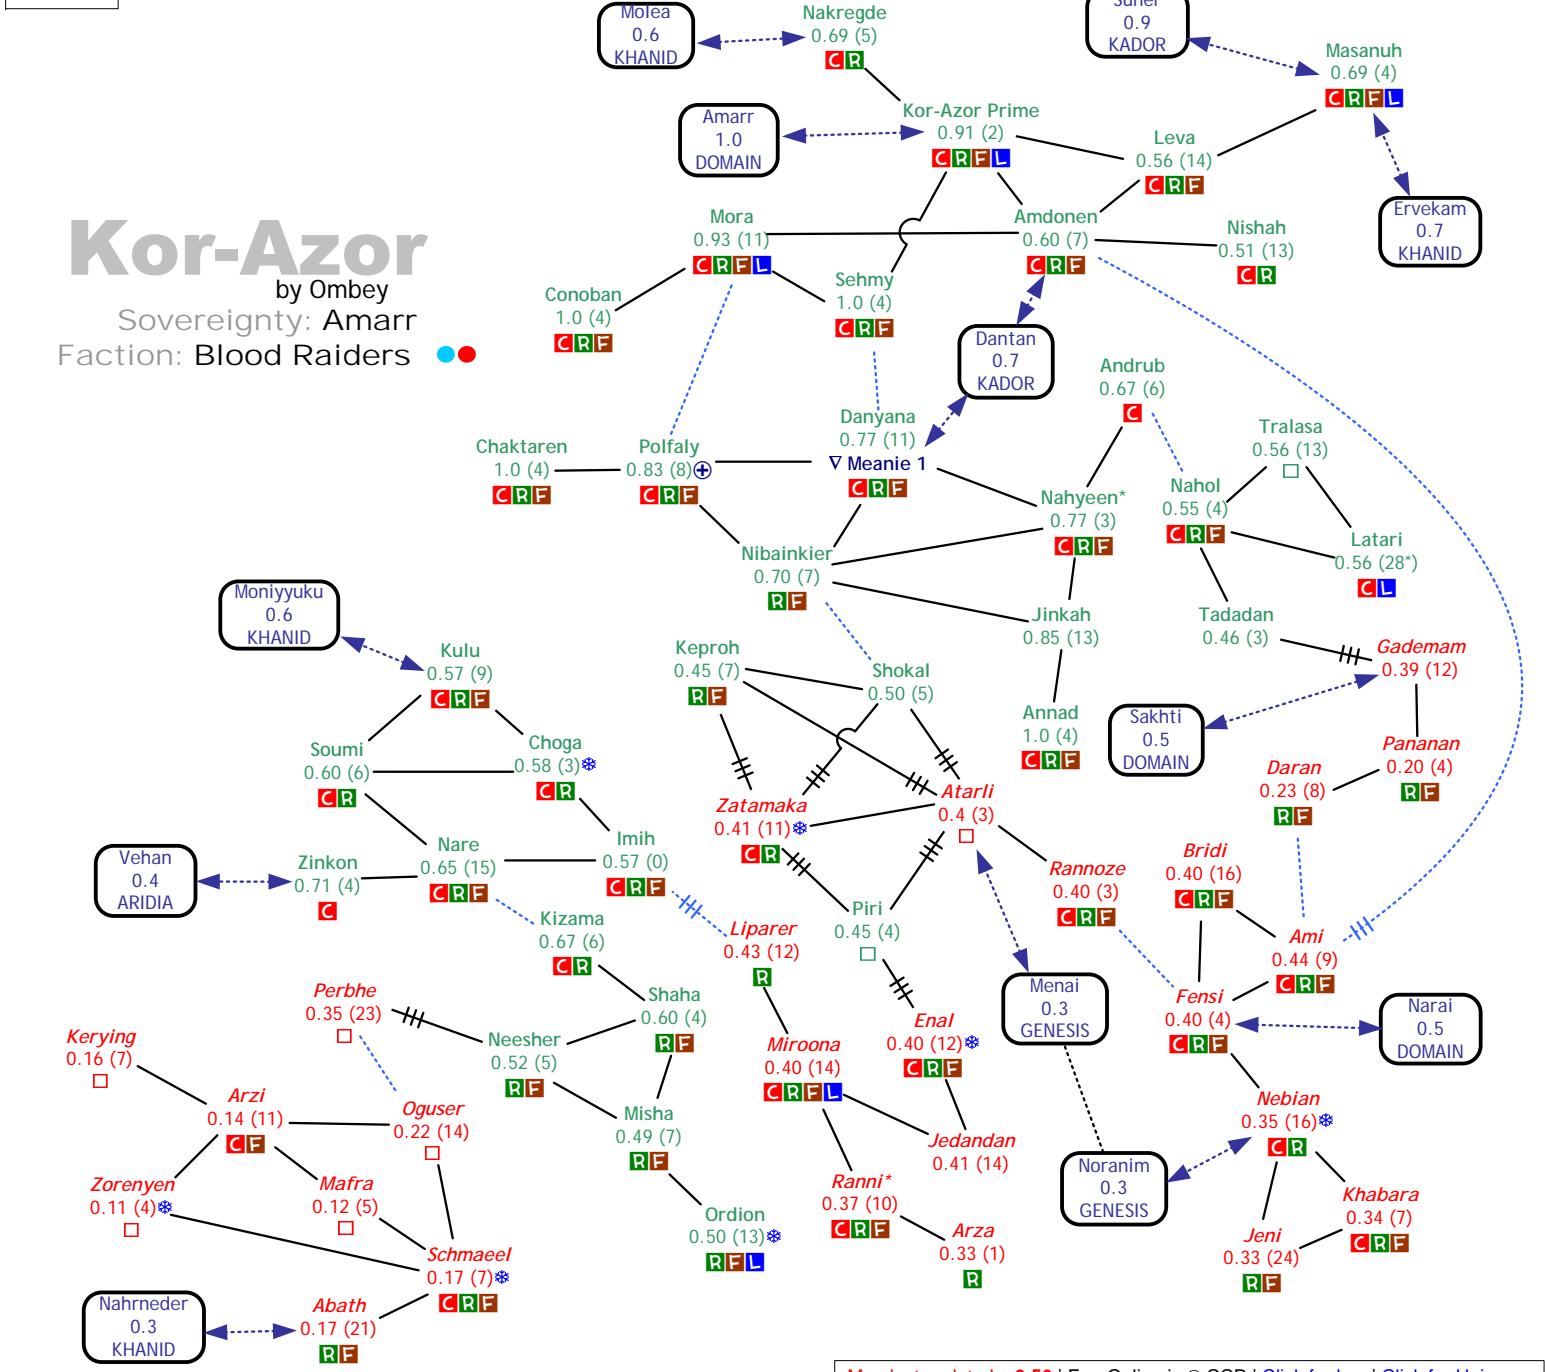

Kor-Azor

by Ombey
Sovereignty: Amarr
Faction: Blood Raiders