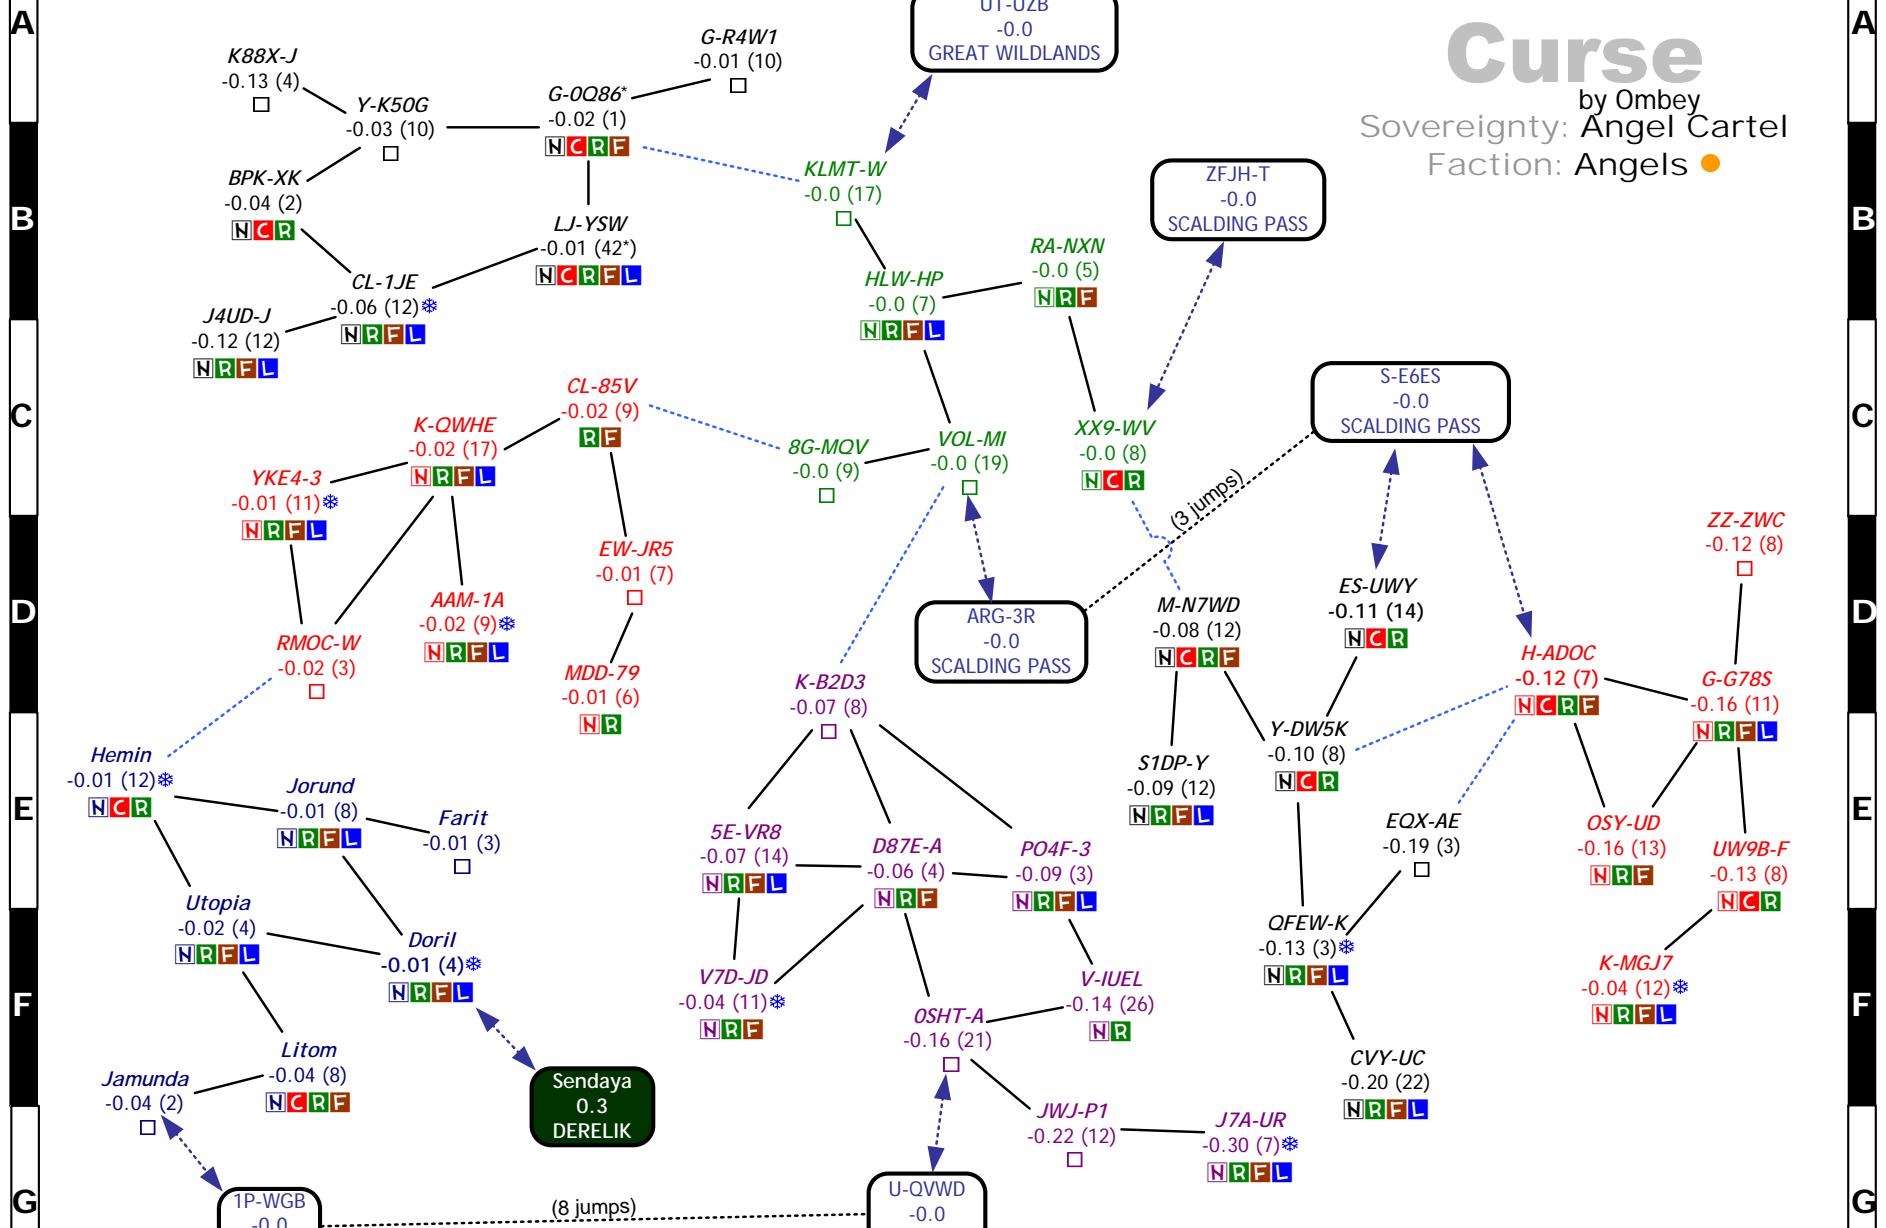

1 2 3 4 5 6 7 8 9 10 11

Set: v3.56

Cobalt Edge
 by Ombeby & Adam Reed
 Sovereignty: Mixed
 Faction: Drones ●●

Curse

by Ombey
Sovereignty: Angel Cartel
Faction: Angels ●

Set: v3.56

Deklein
by Ombey
Sovereignty: Mixed
Faction: Guristas ●●