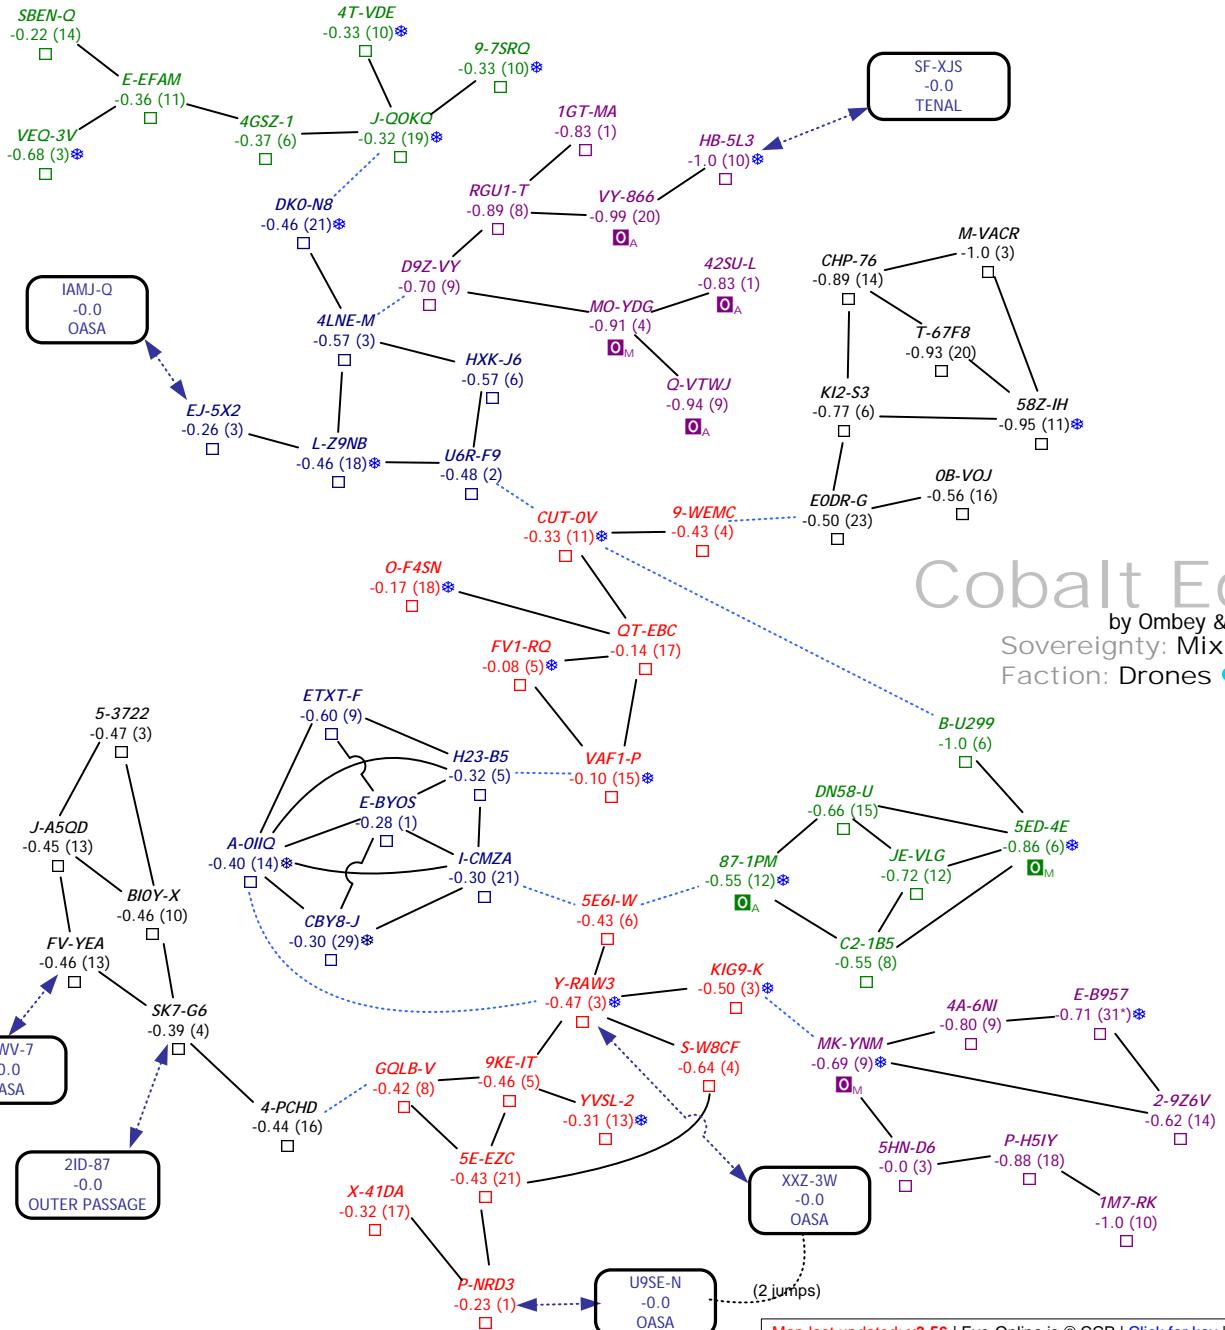

Set: v3.56

Cobalt Edge
by Ombeby & Adam Reed
Sovereignty: Mixed
Faction: Drones ●●