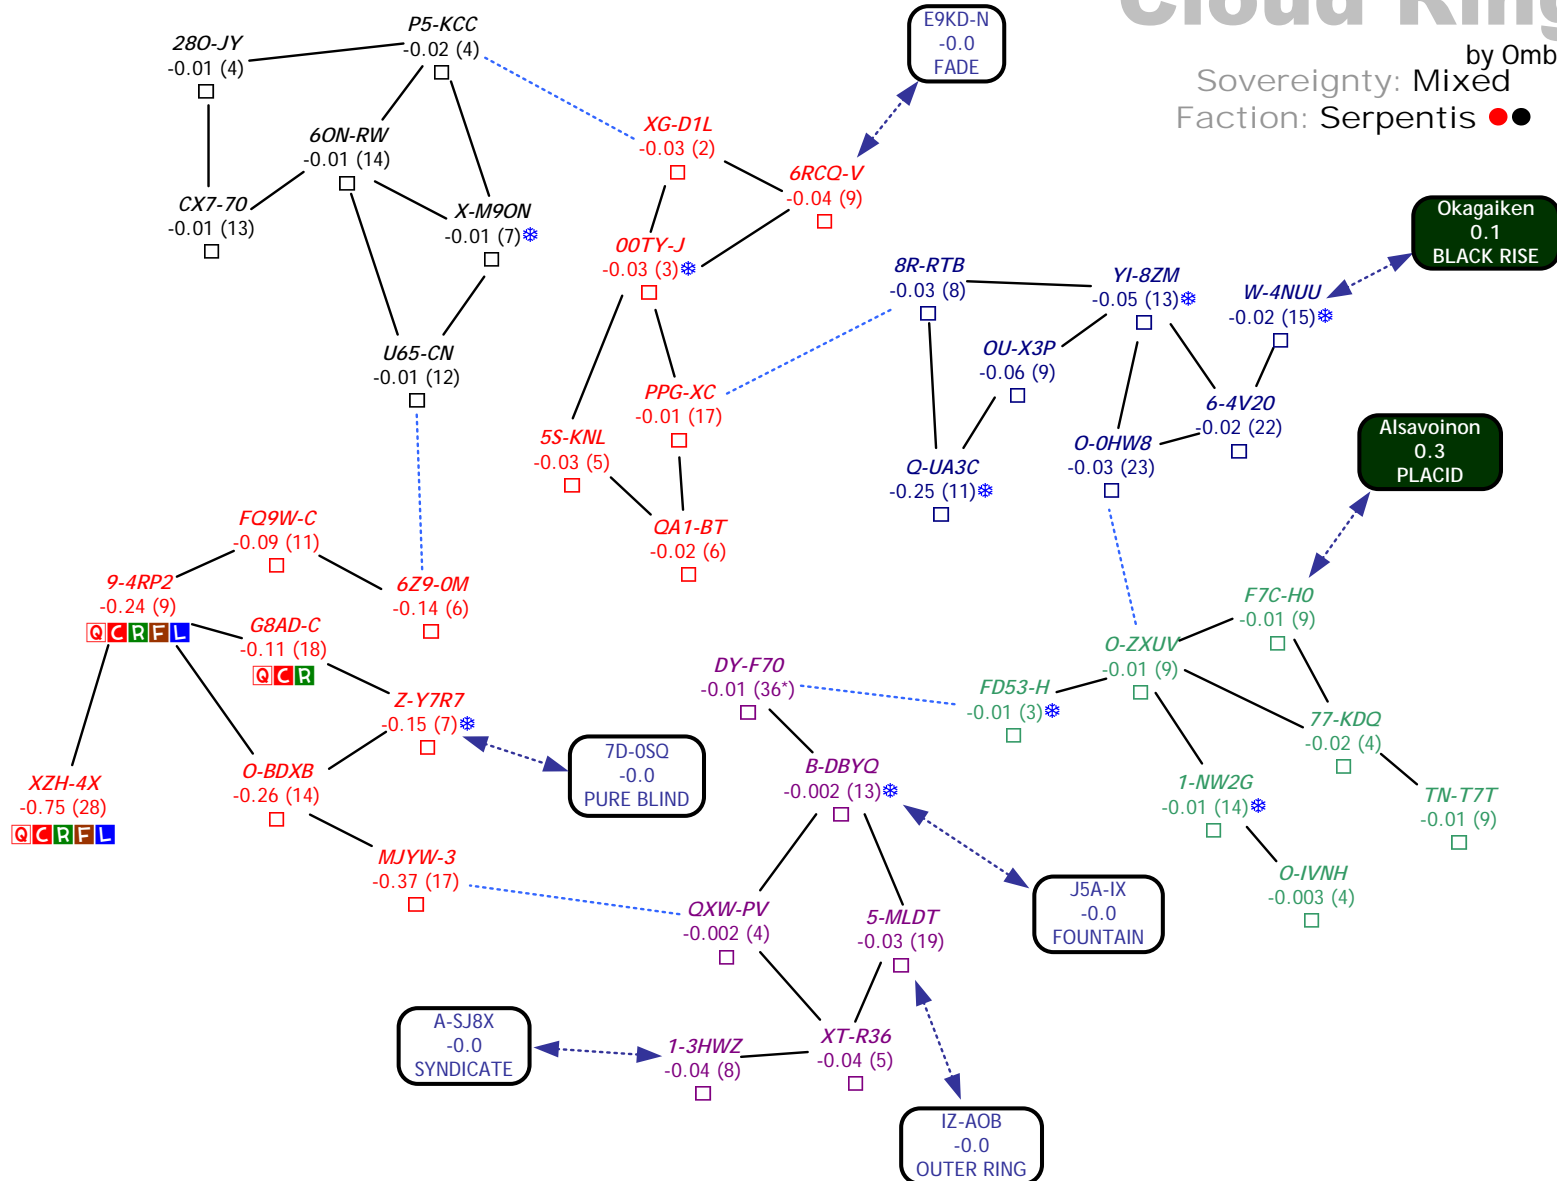

by Ombey

Sovereignty: Mixed
 Faction: Sanshas ●●

The Citadel

by Ombey
Sovereignty: Caldari State
Faction: Guristas ●●

1 2 3 4 5 6 7 8 9 10 11

Set: v3.56

Cloud Ring

by Ombey
Sovereignty: Mixed
Faction: Serpentis ●●