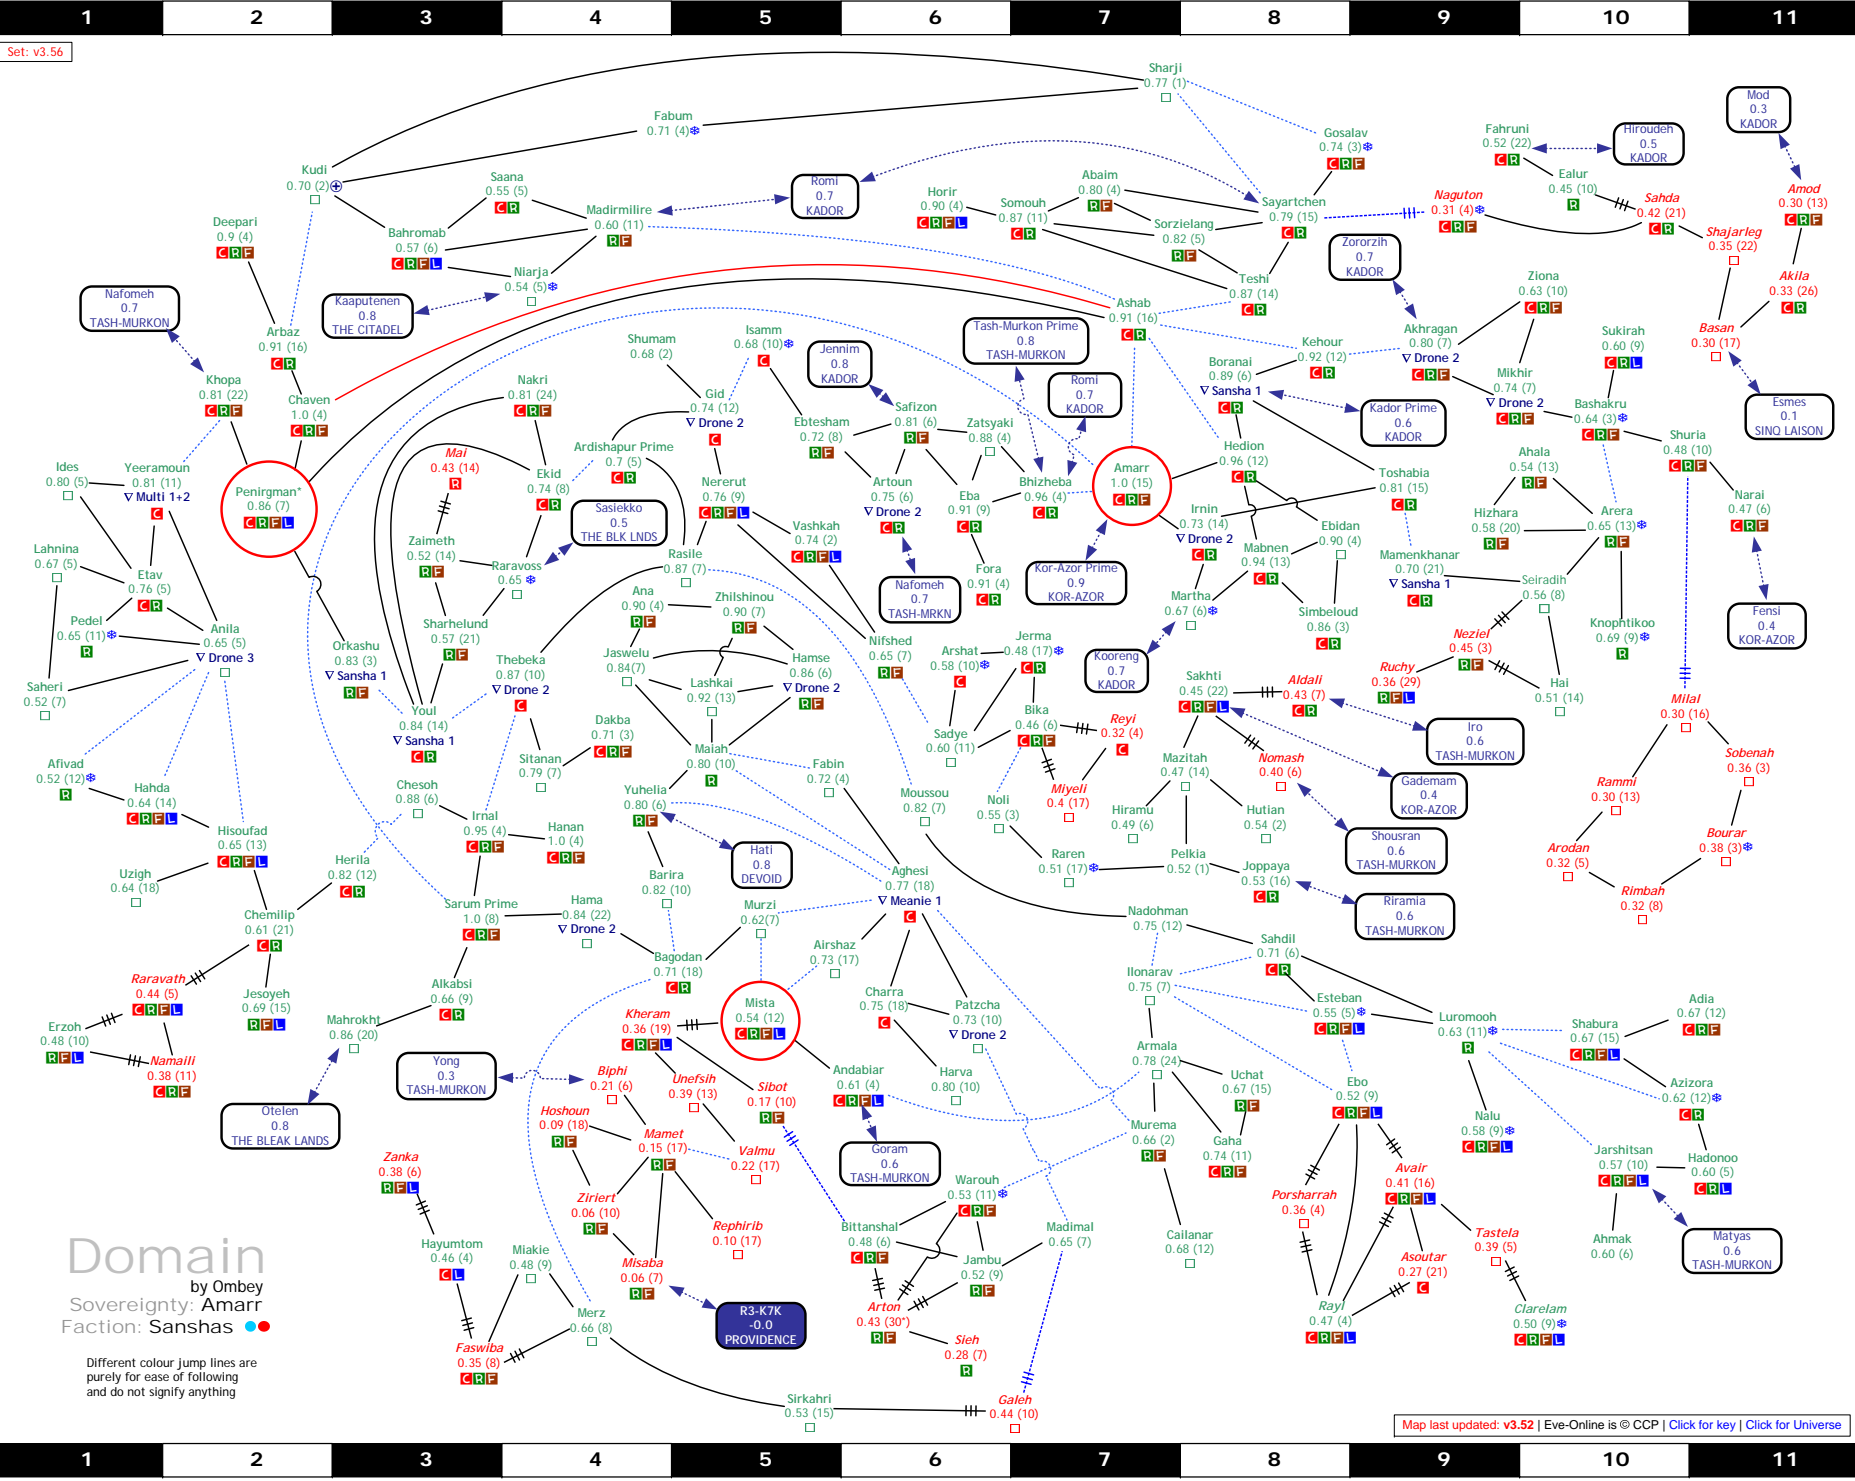

Domain
by Omby
Sovereignty: Amarr
Faction: Sanshas