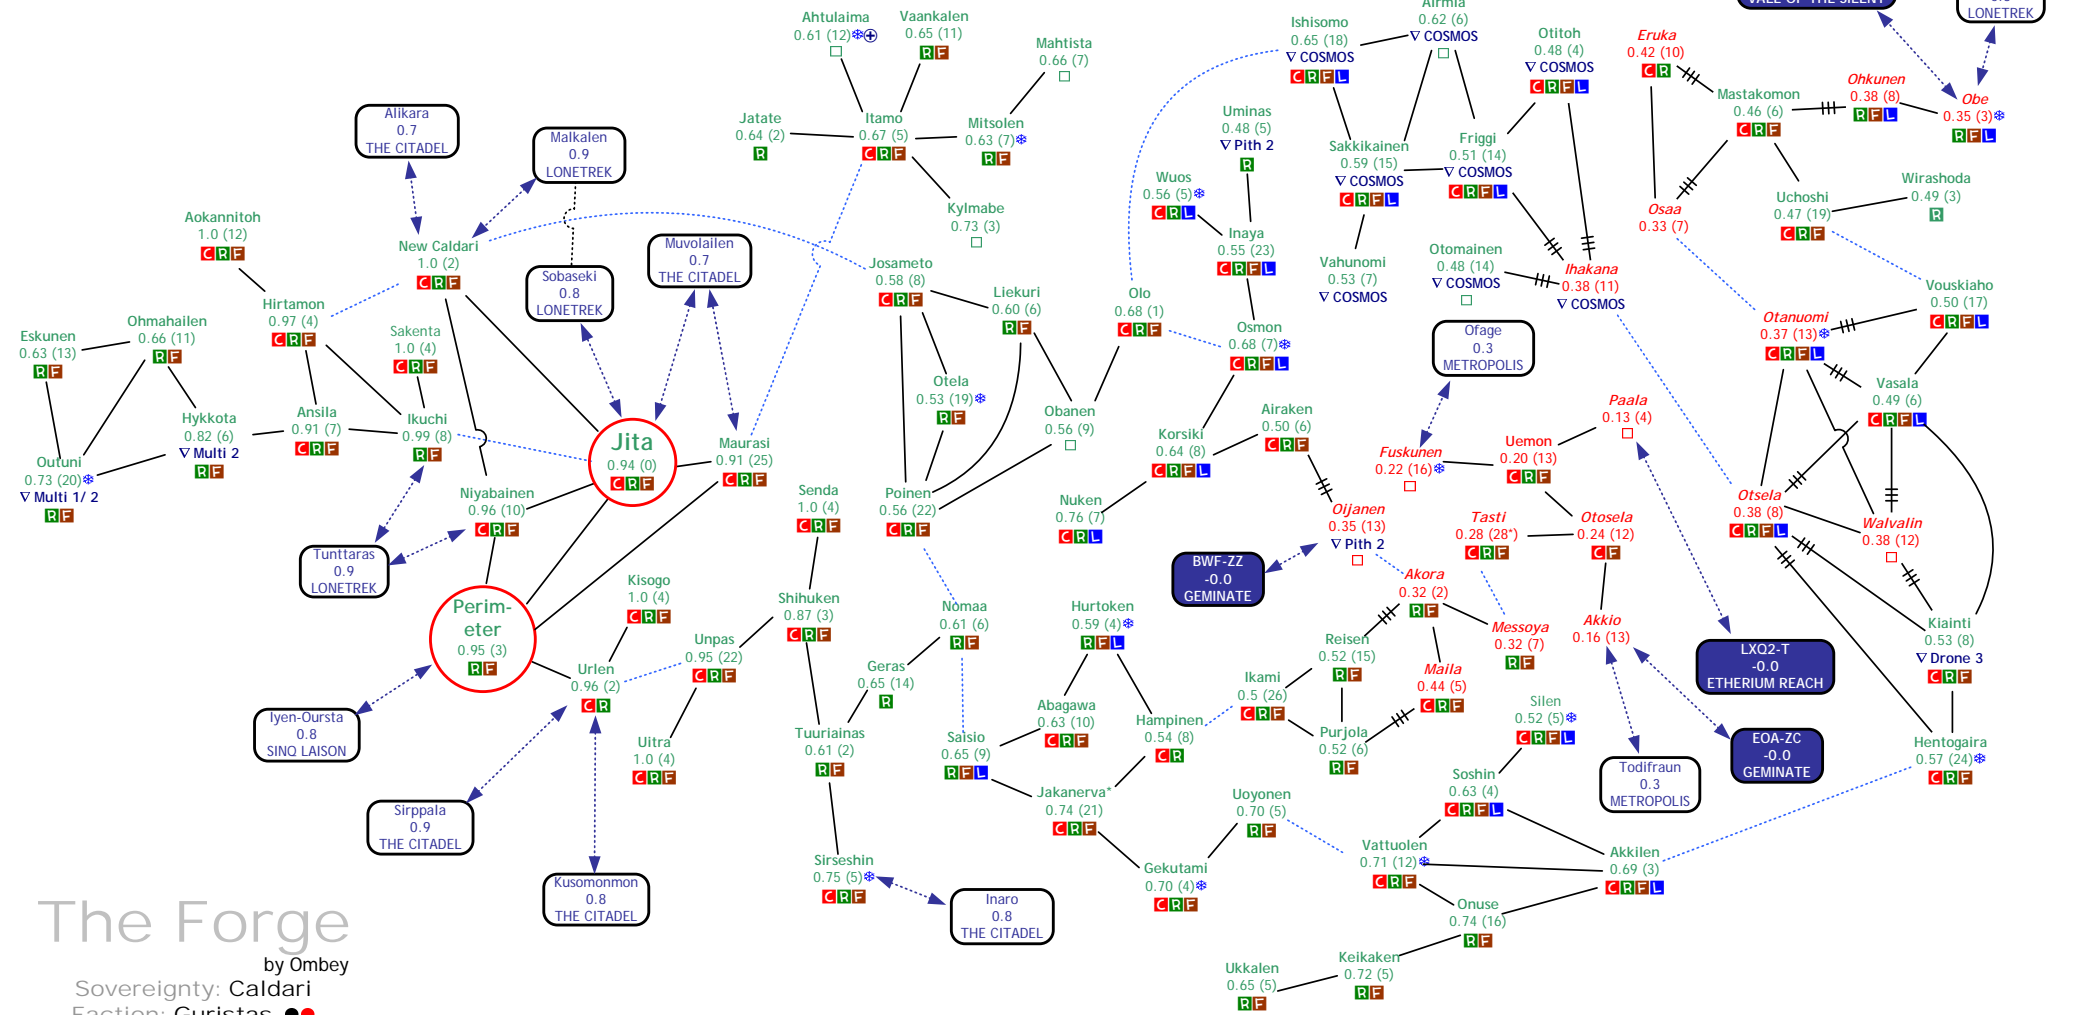

A
B
C
D
E
F
G

A
B
C
D
E
F
G

The Forge
by Ombey
Sovereignty: Caldari
Faction: Guristas ●●