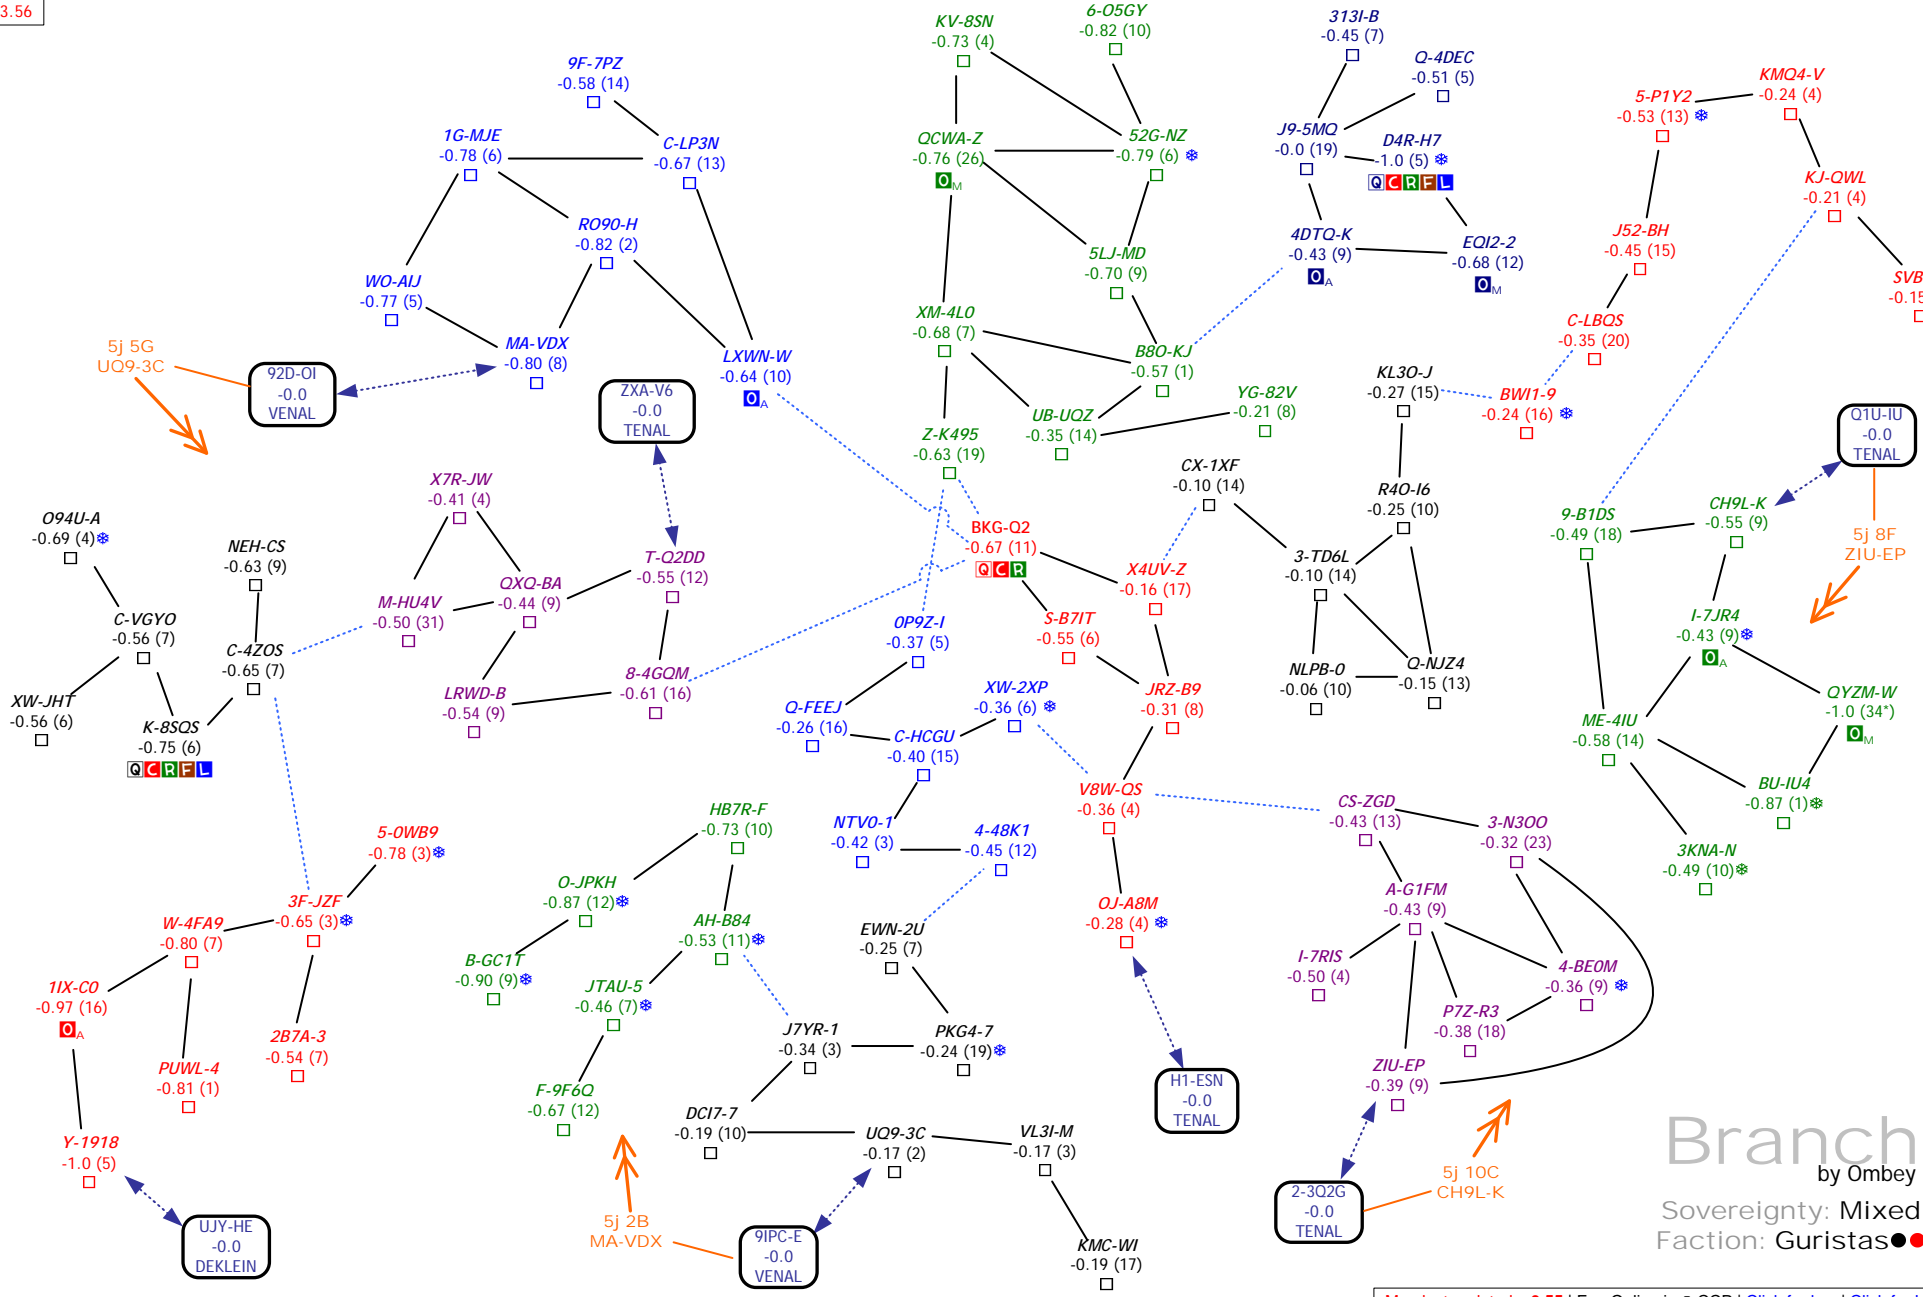

Set: v3.56

Black Rise

by Ombey

Sovereignty: Caldari
Faction: Guristas ●●

Actual sec. status to follow data dump

Map last updated: v3.56 | Eve-Online is © CCP | [Click for key](#) | [Click for Universe](#)

Branch
by Ombey
Sovereignty: Mixed
Faction: Guristas ●●